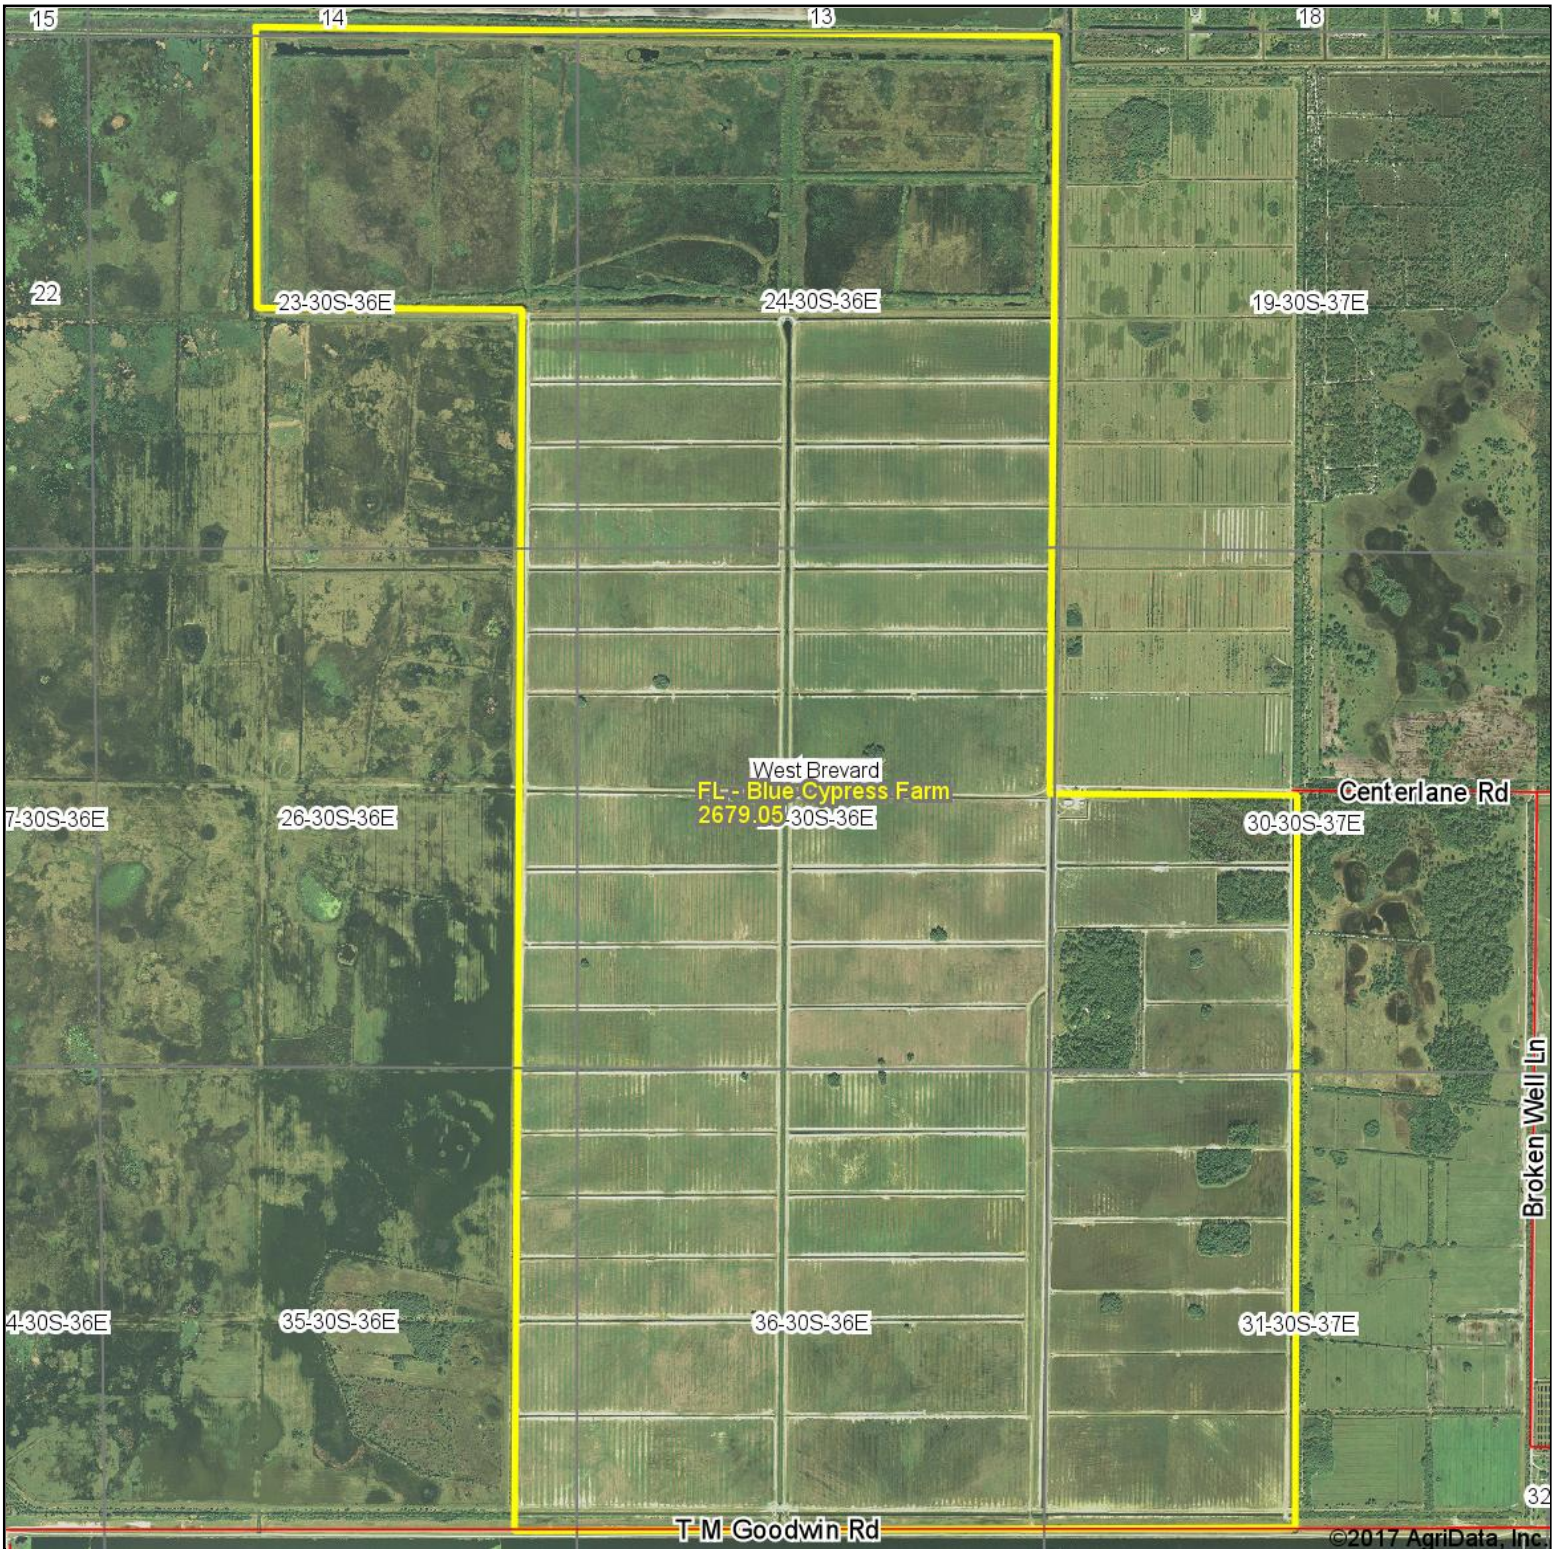

Blue Cypress Aerial Map

map center: 27° 50' 45.44, -80° 40' 55.37

Maps Provided By:

© AgriData, Inc. 2017

www.AgriDataInc.com

25-30S-36E
Brevard County
Florida

1/24/2017