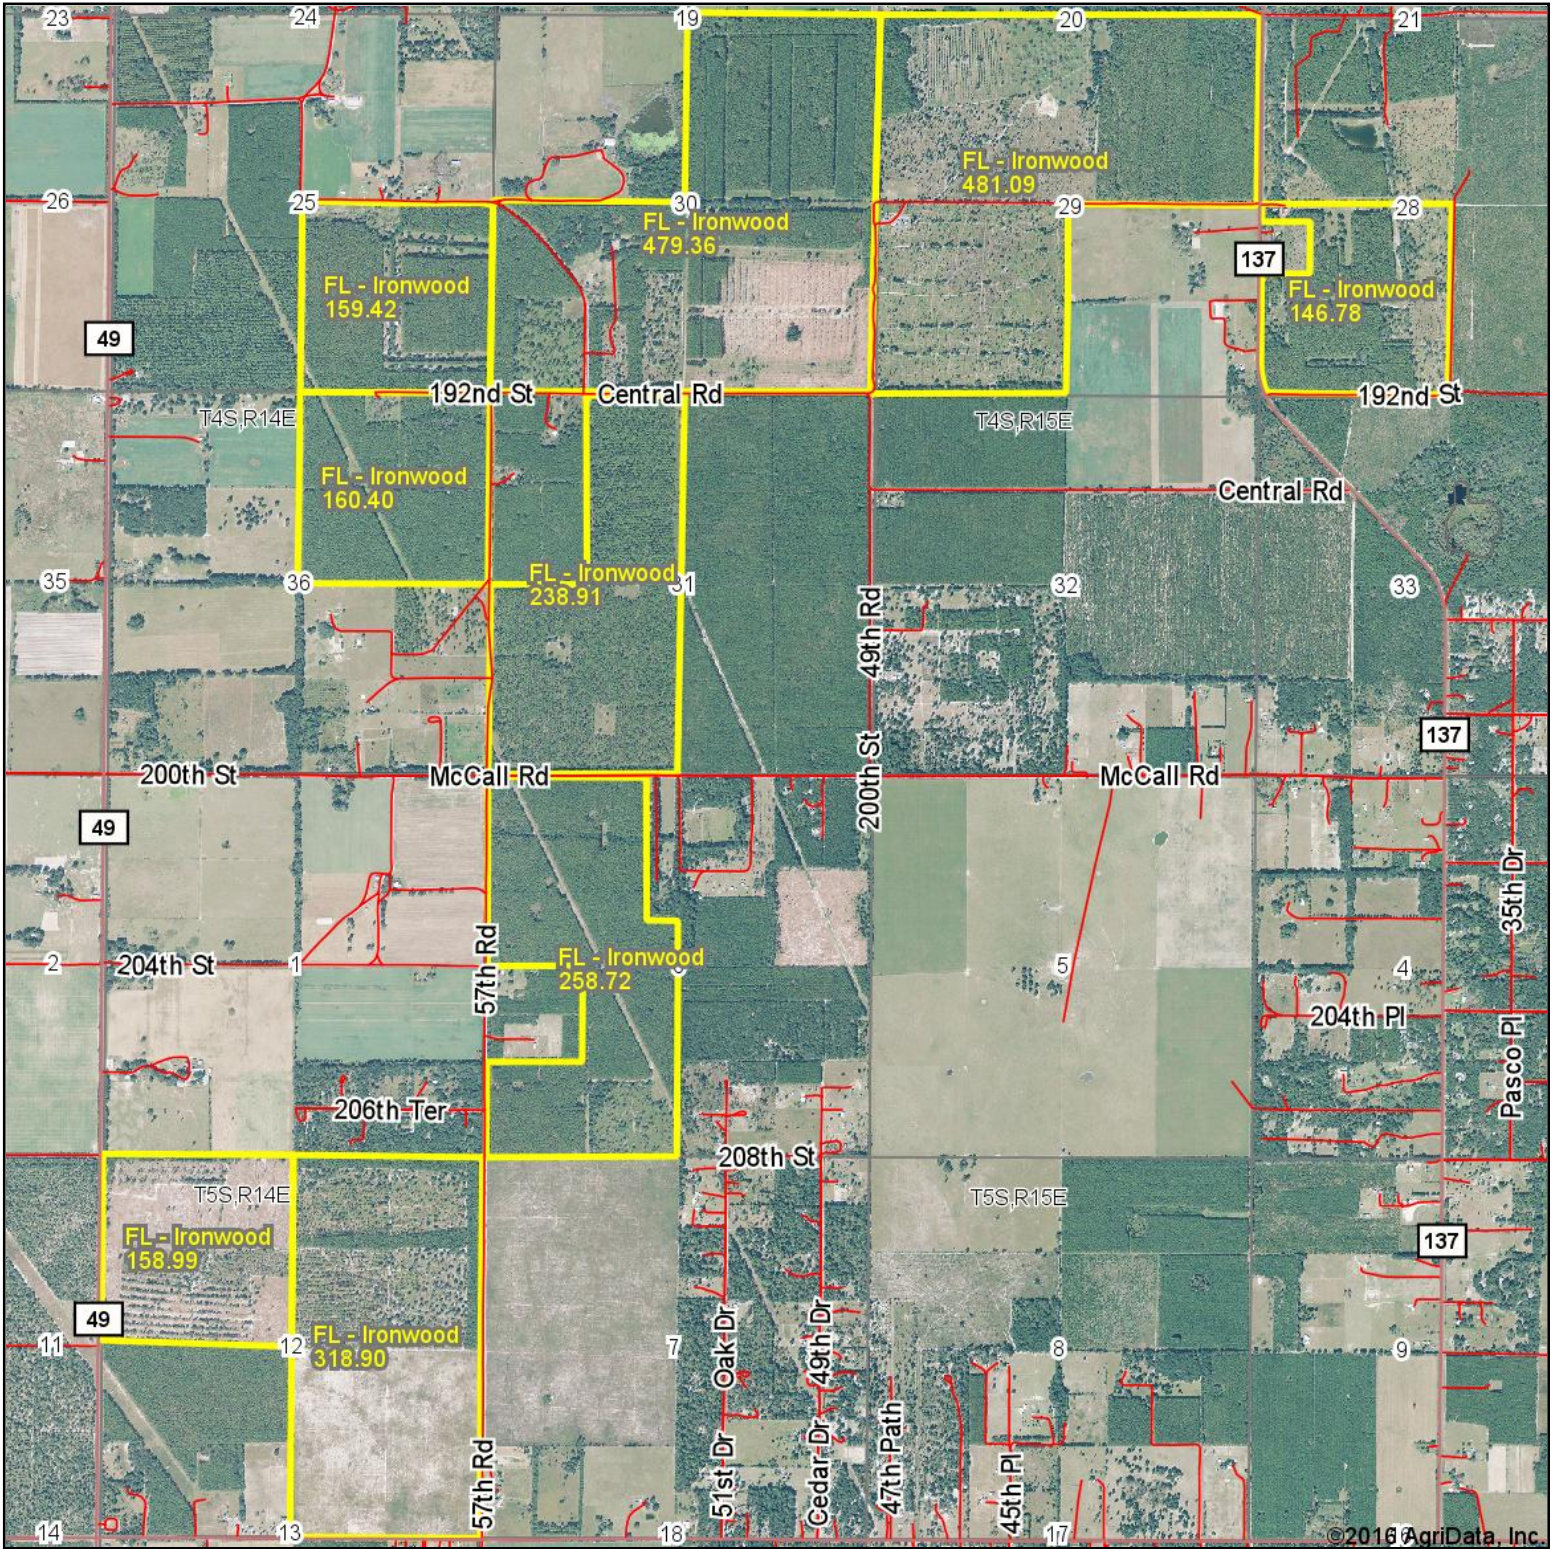

Ironwood Aerial Map

map center: 30° 5' 16.12, -82° 50' 57.07

Maps Provided By:
surety
 CUSTOMIZED ONLINE MAPPING
 © AgriData, Inc. 2016 www.AgriDataInc.com

6-5S-15E
Suwannee County
Florida

8/26/2016