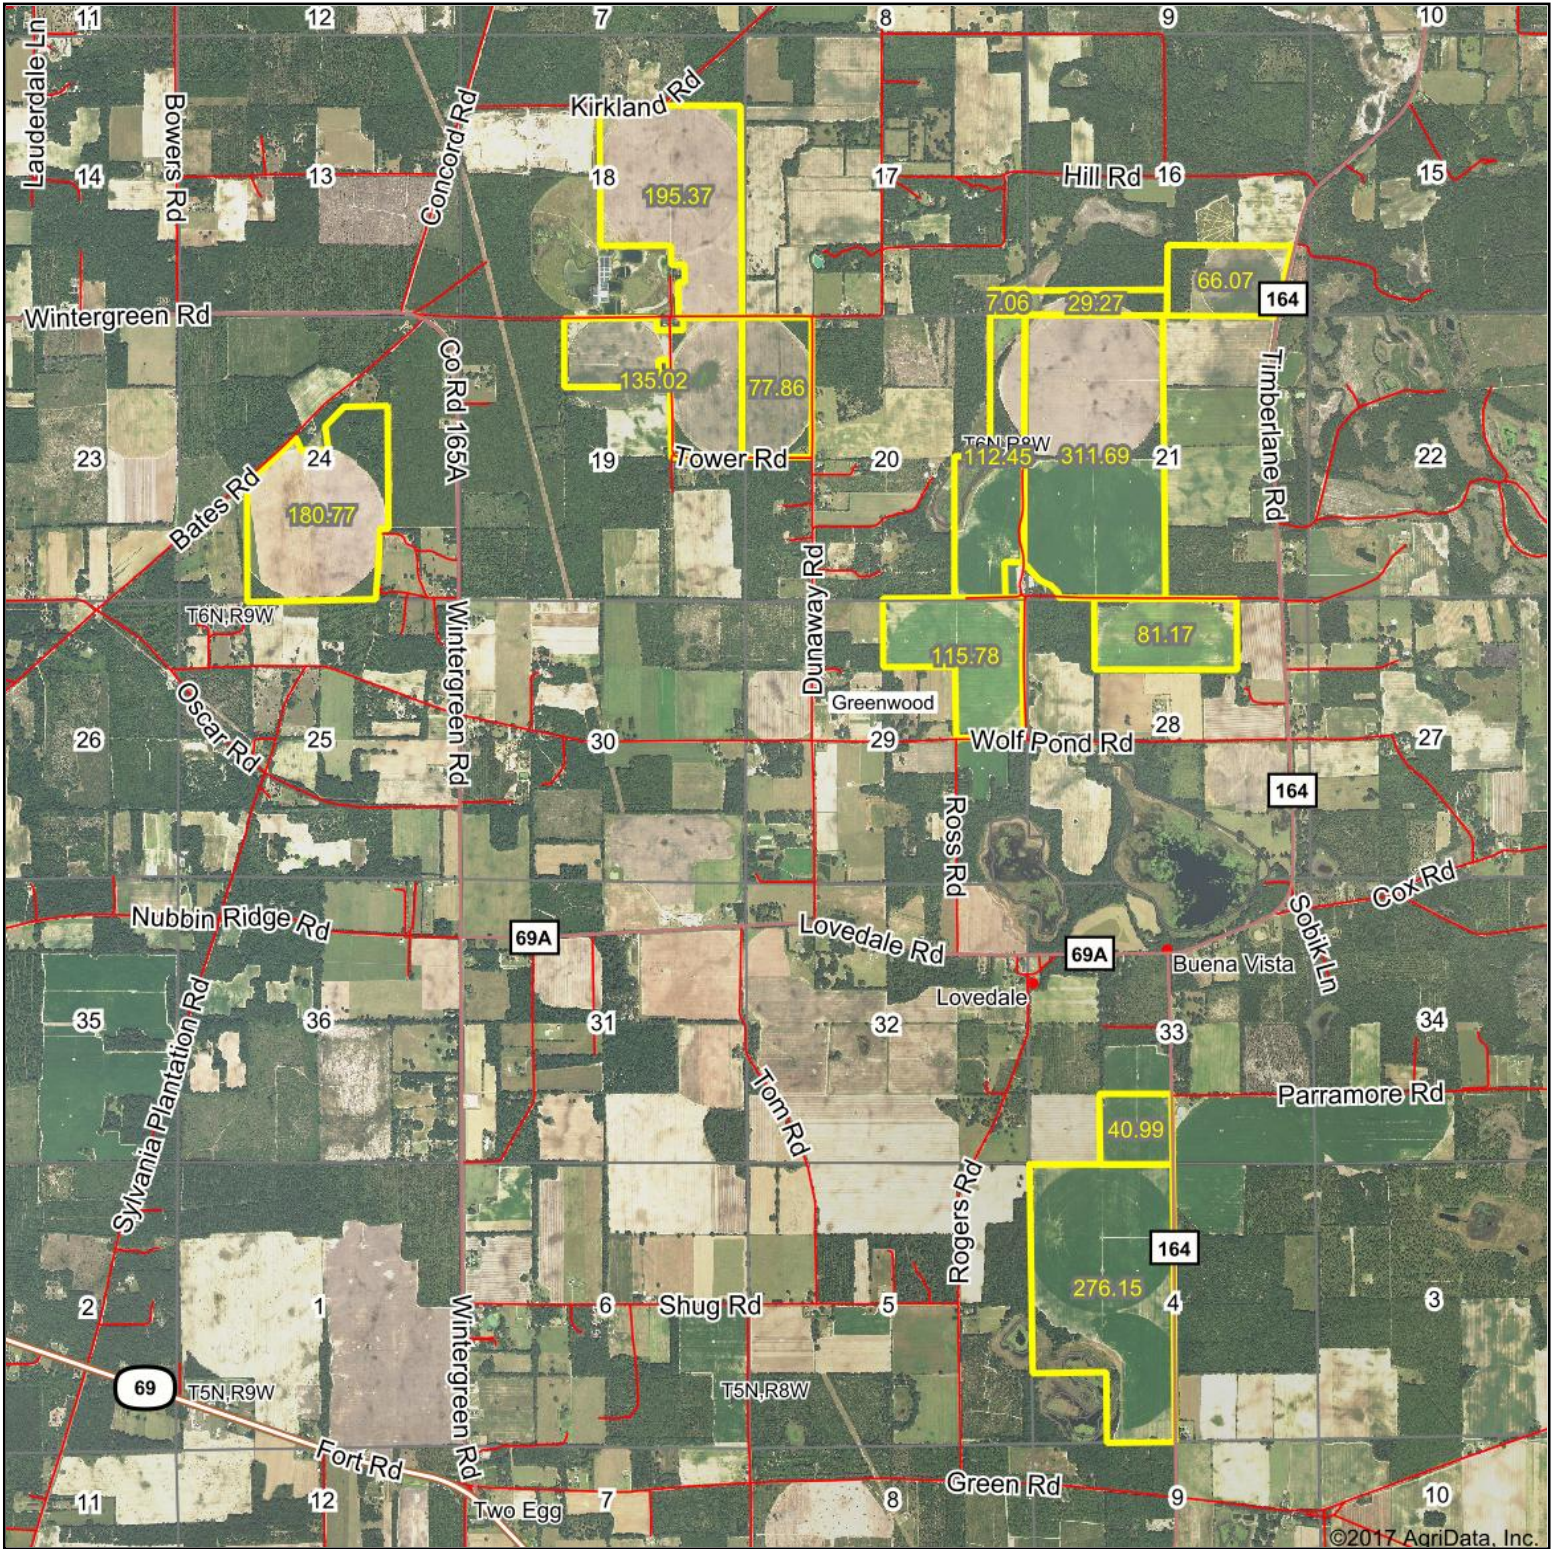

Sweetwater Aerial Map

©2017 AgriData, Inc.

map center: 30° 53' 21.38, -85° 3' 29.84

Maps Provided By:

© AgriData, Inc. 2017

www.AgriDataInc.com

29-6N-8W
Jackson County
Florida

8/30/2017