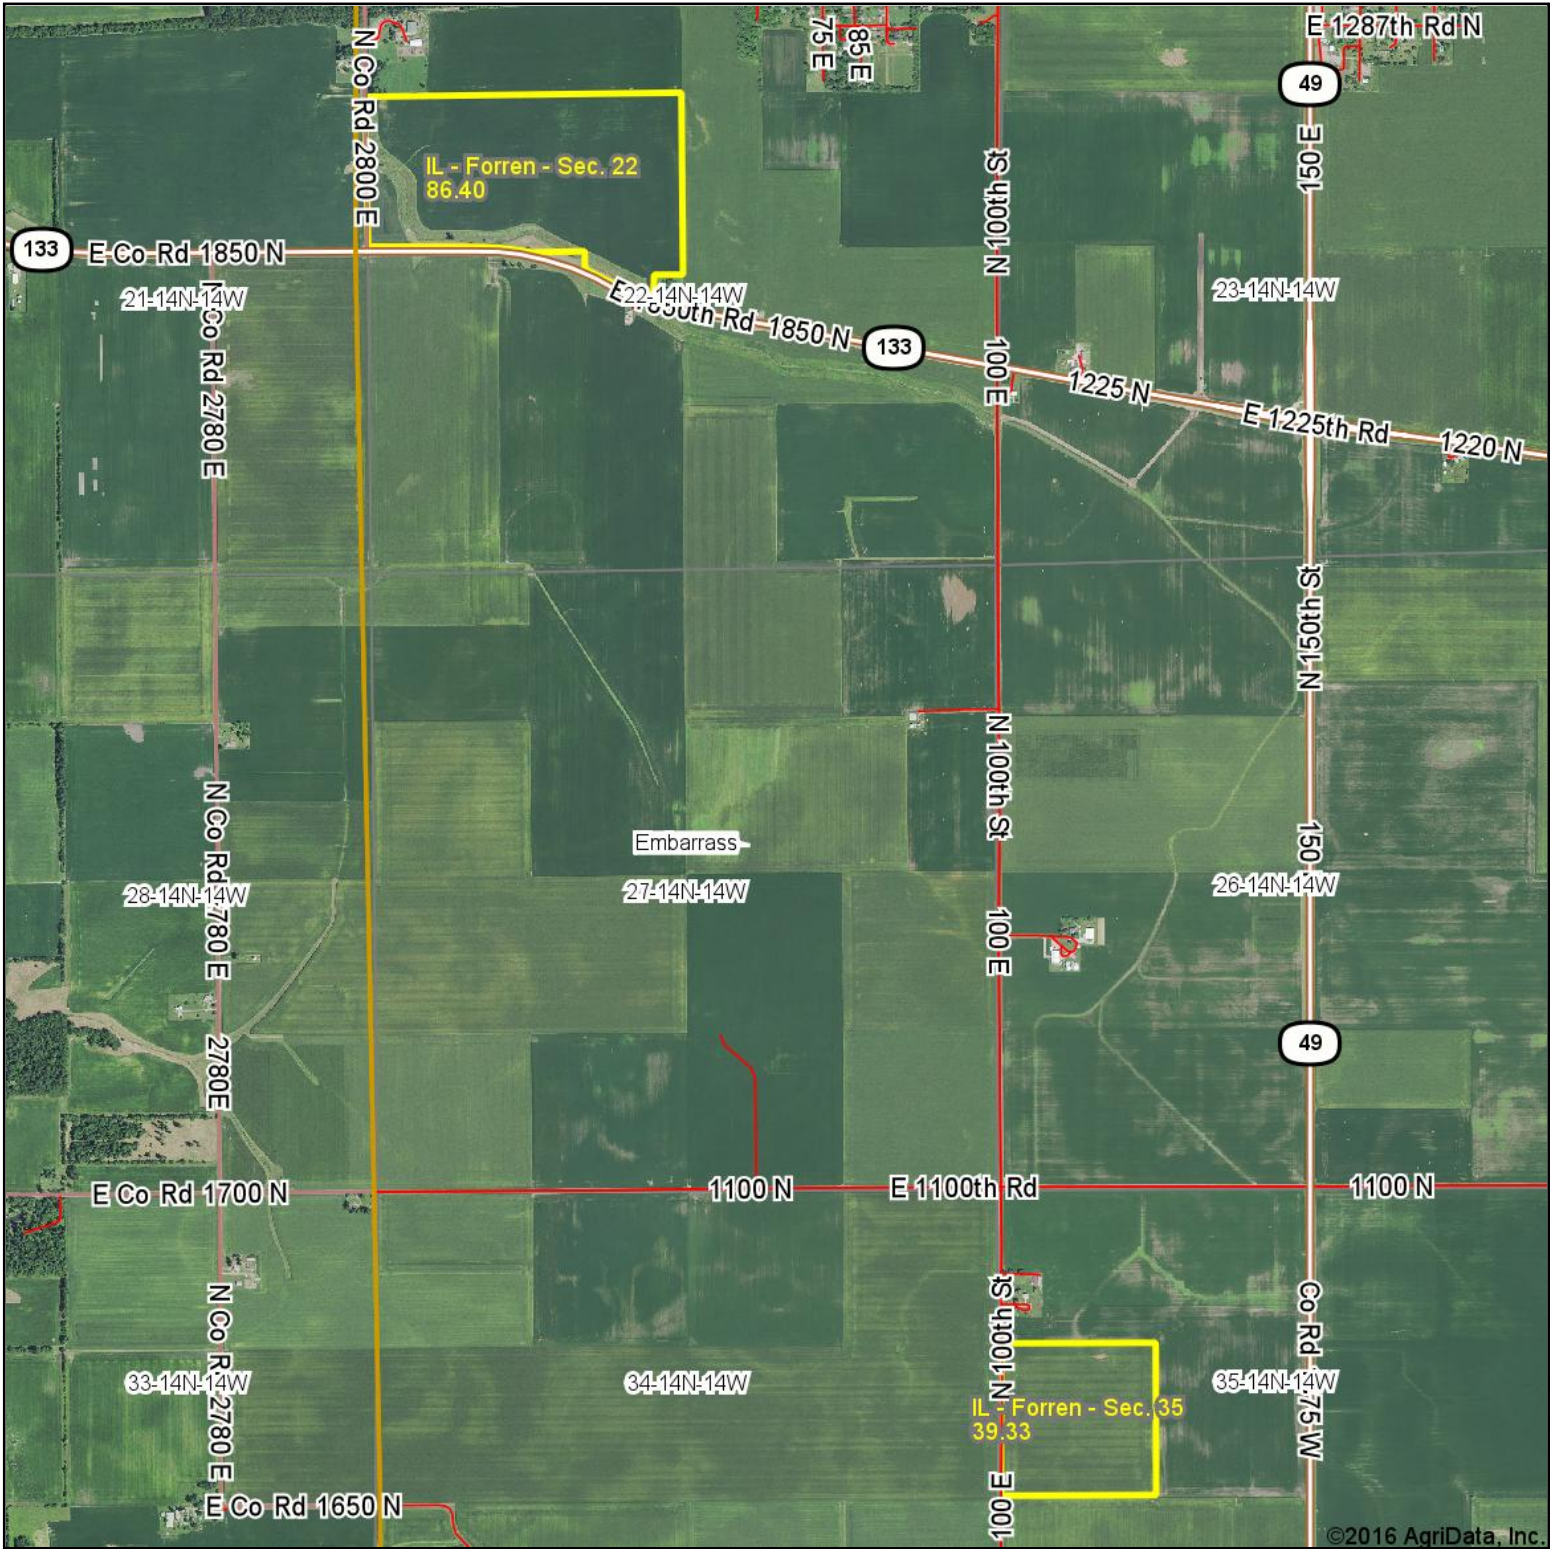

Forren Aerial Map

©2016 AgriData, Inc.

map center: 39° 38' 13.72, -87° 57' 11.09

© AgriData, Inc. 2016 www.AgriDataInc.com

27-14N-14W
Edgar County
Illinois

10/25/2016