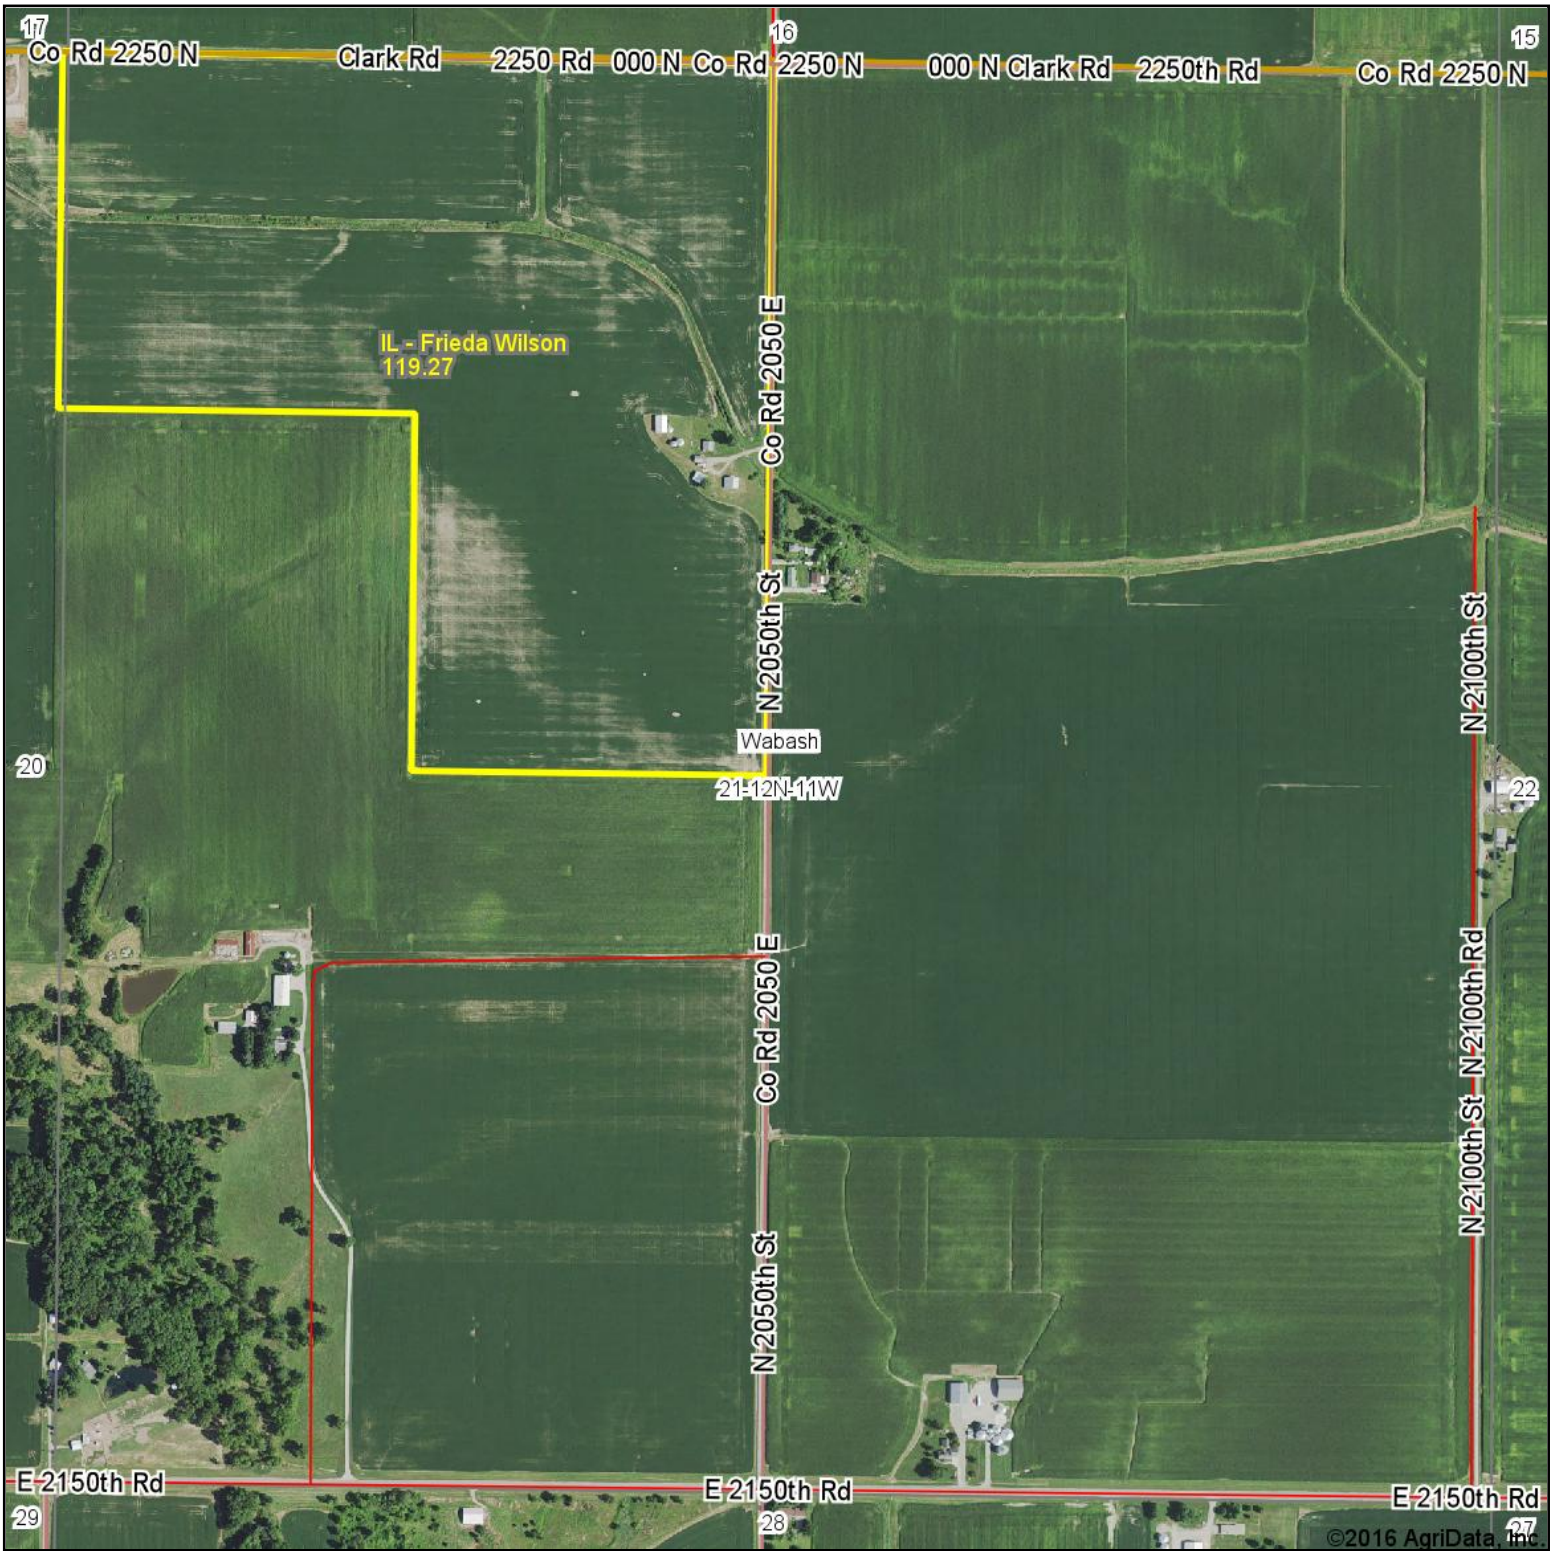

Frieda Wilson Aerial Map

map center: 39° 28' 10.19, -87° 38' 18.07

Maps Provided By:

© AgriData, Inc. 2016

www.AgriDataInc.com

21-12N-11W
Clark County
Illinois

10/21/2016