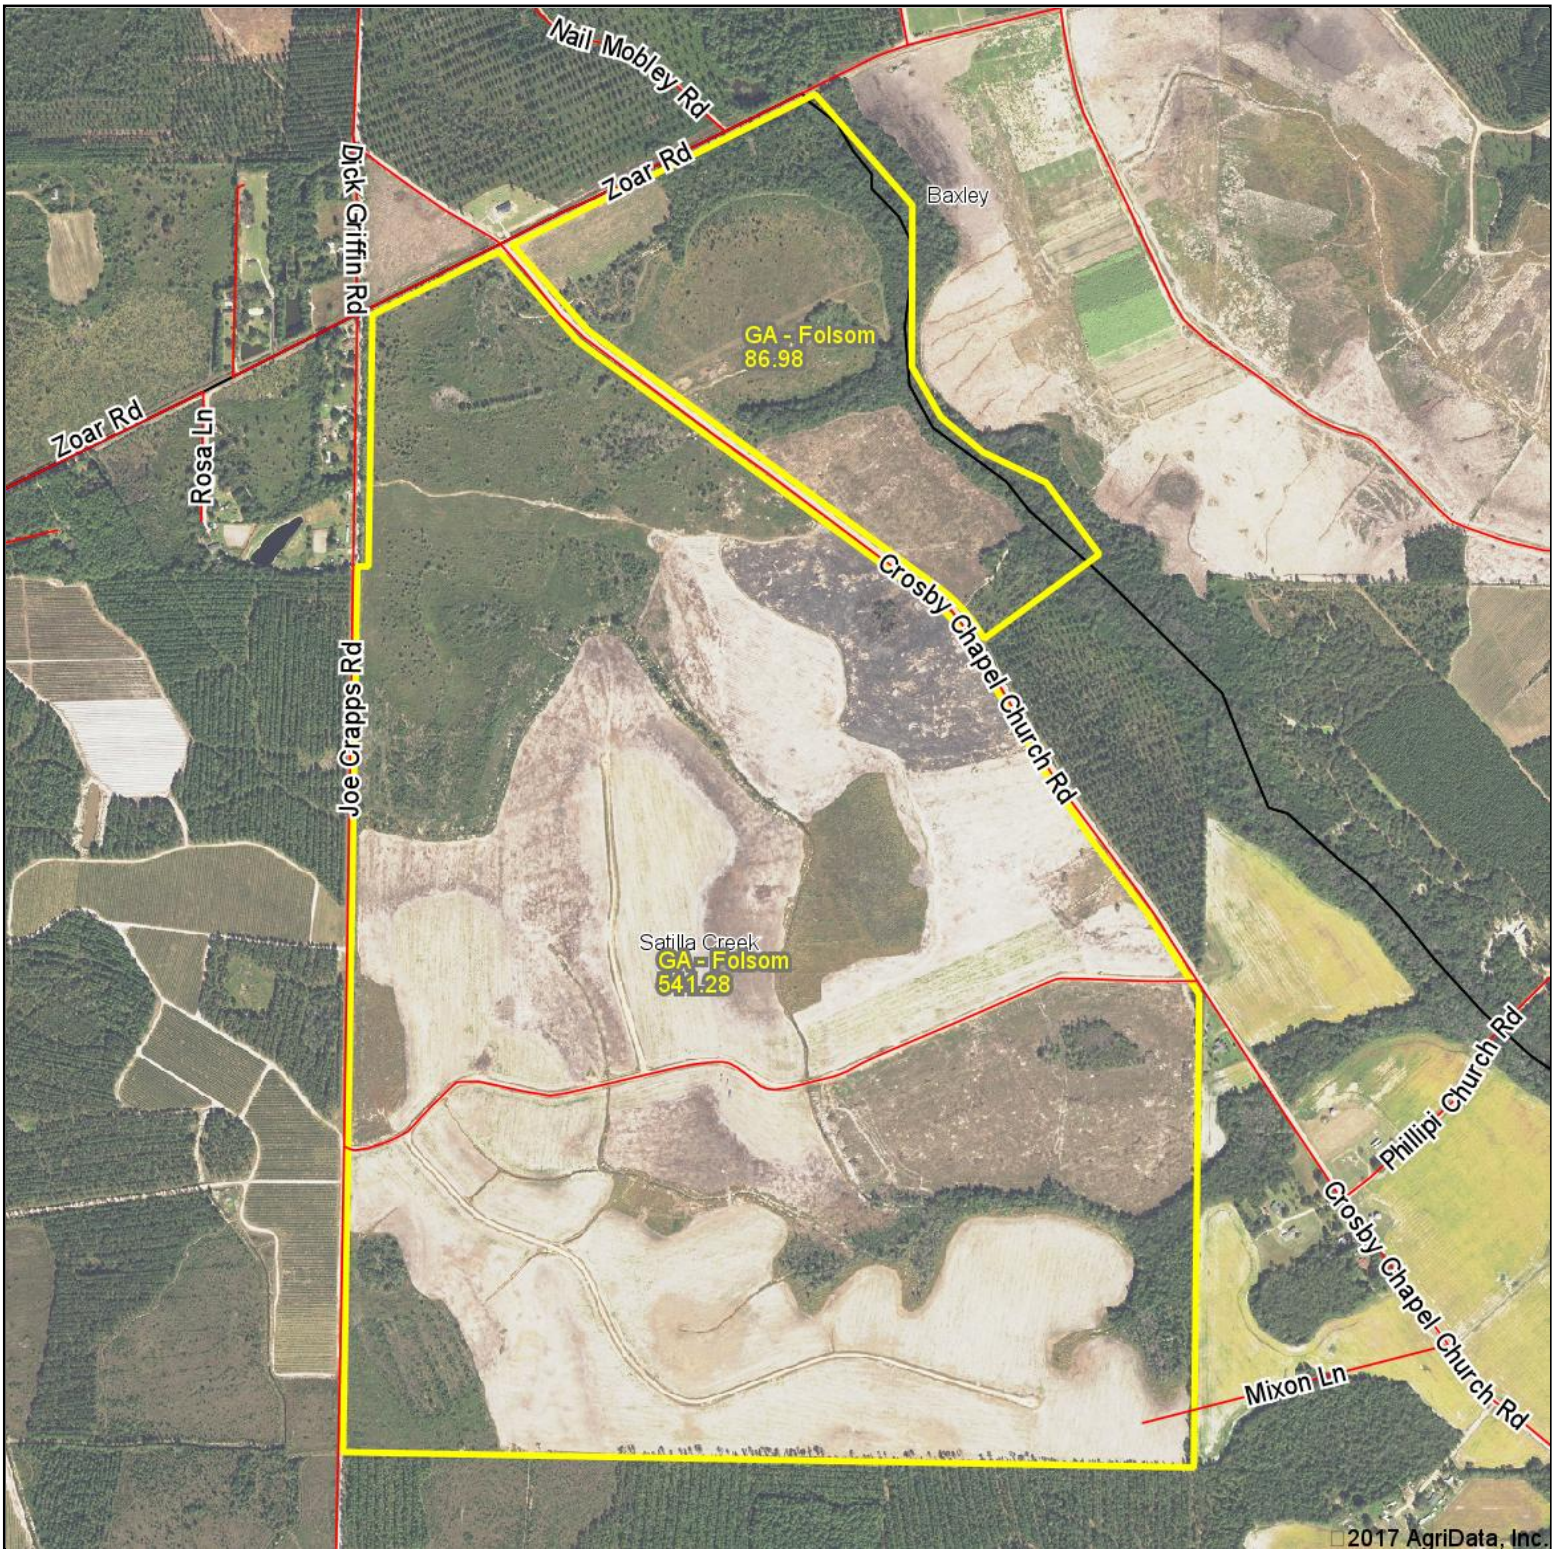

Folsom Aerial Map

map center: 31° 45' 31.47, -82° 25' 26.85

Maps Provided By:

© AgriData, Inc. 2017 www.AgriDataInc.com

Appling County Georgia

3/25/2017