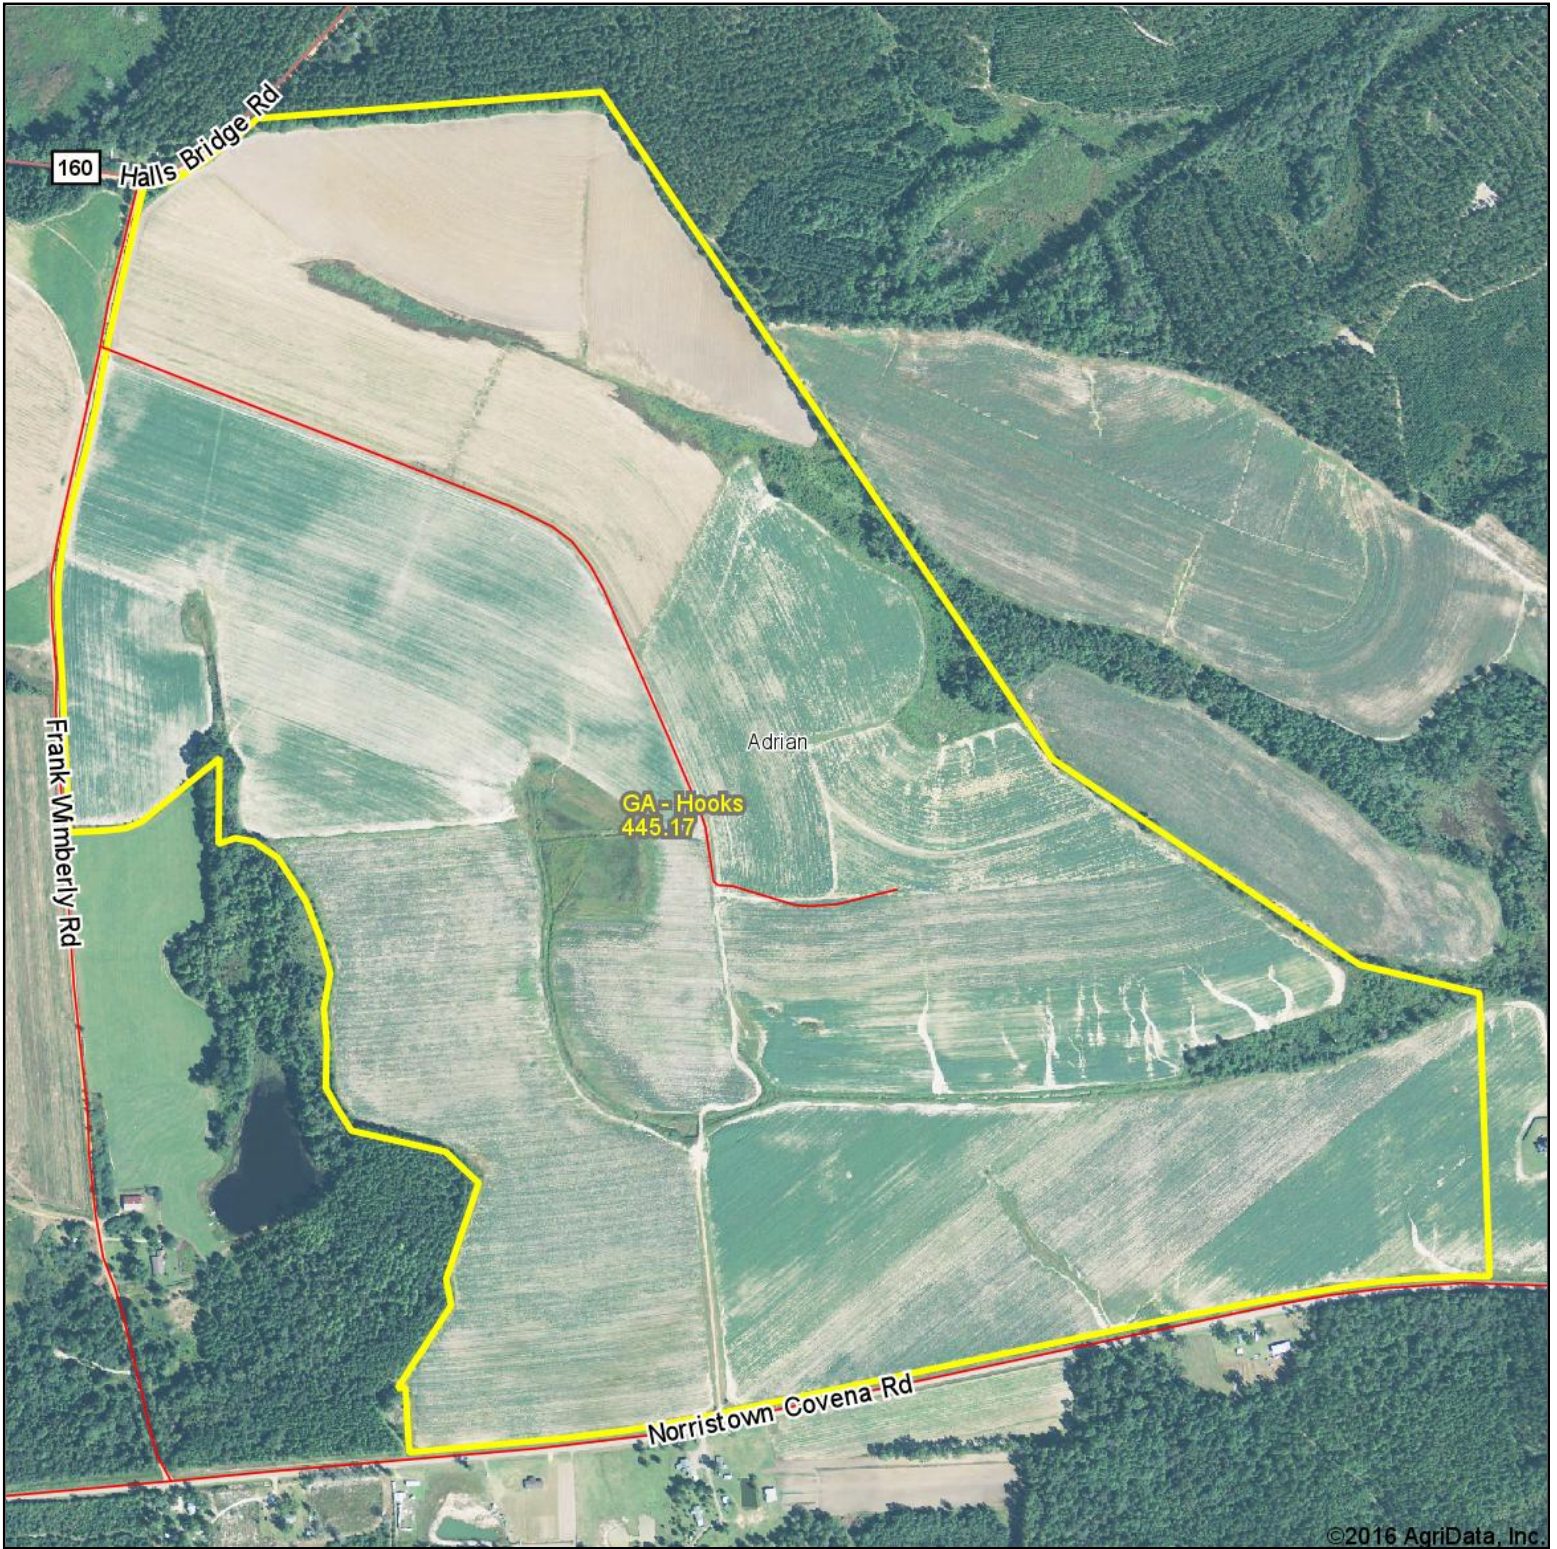

Hooks Aerial Map

©2016 AgriData, Inc.

map center: 32° 30' 43.64, -82° 27' 49.18

Maps Provided By:

© AgriData, Inc. 2016 www.AgriDataInc.com

Emanuel County
Georgia

8/26/2016