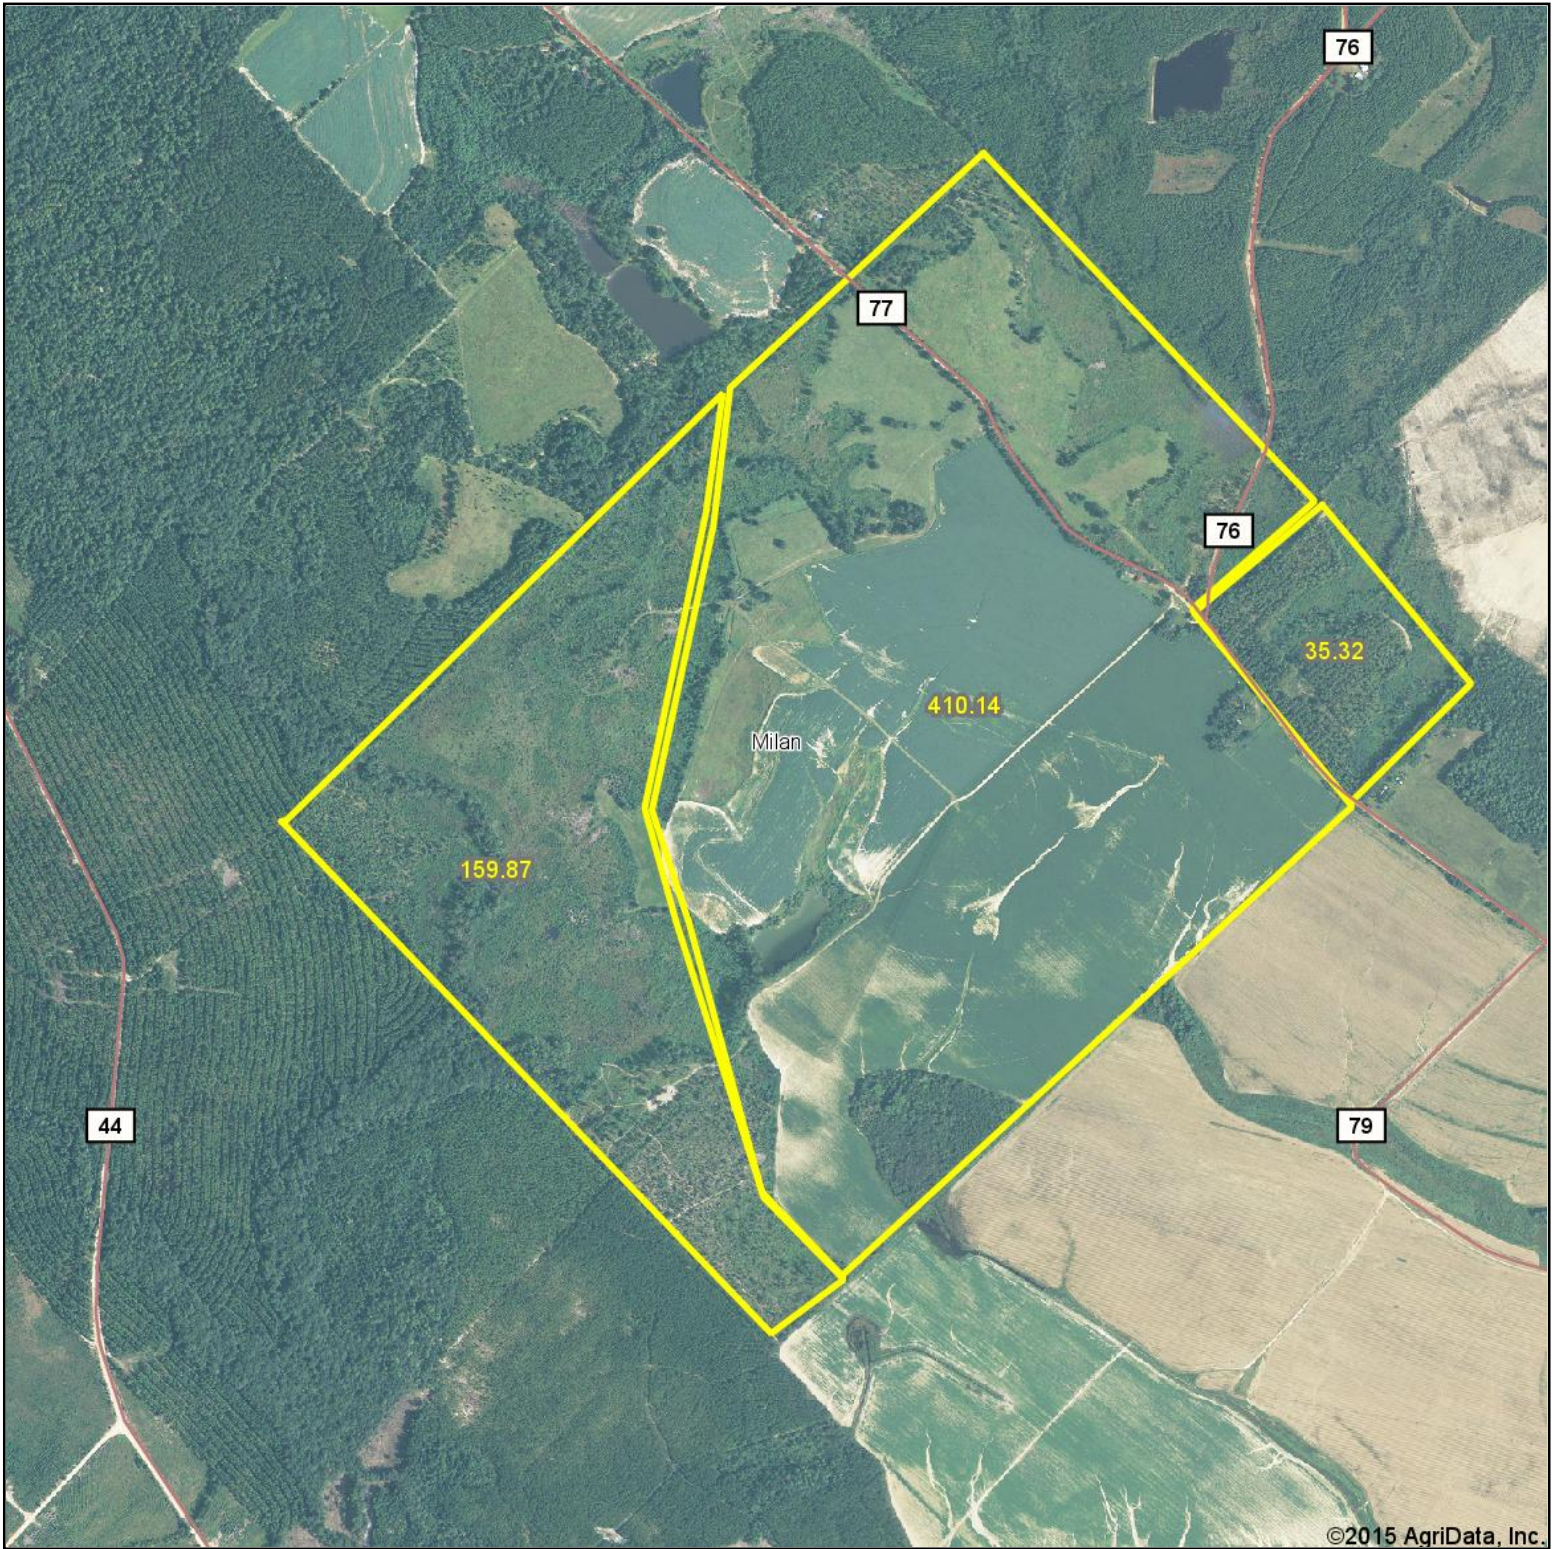

Knowles Aerial Map

©2015 AgriData, Inc.

Maps Provided By:

© Agridata, Inc. 2015 www.AgriDataInc.com

Telfair County
Georgia

map center: 31° 56' 39.51, 83° 0' 25.21

scale: 15671

9/24/2015