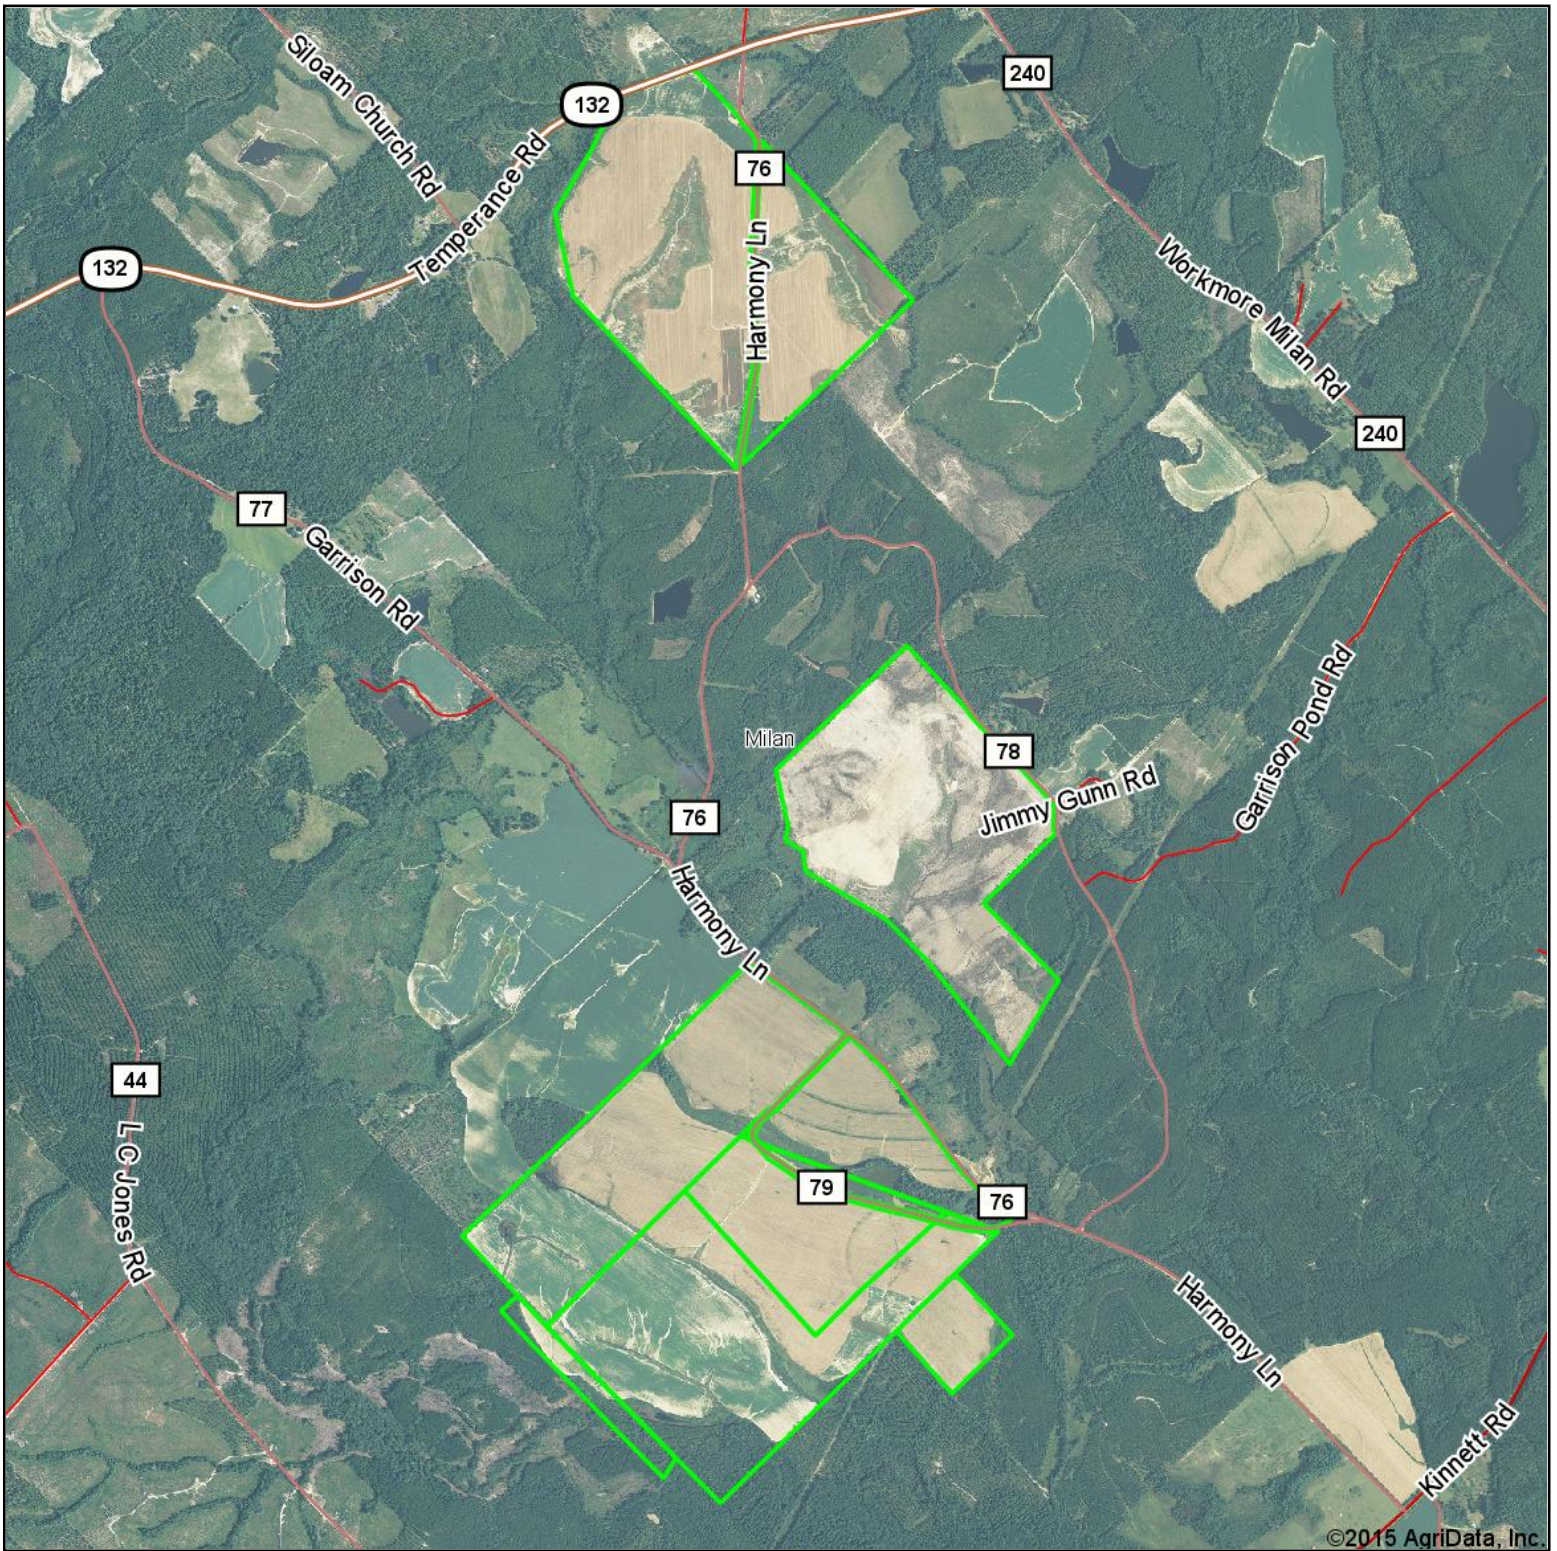

Aerial Map

©2015 AgriData, Inc.

Maps Provided By:

© AgriData, Inc. 2015 www.AgriDataInc.com

Telfair County
Georgia

map center: 31° 57' 1.26, 82° 59' 40.86

scale: 31363

9/30/2015