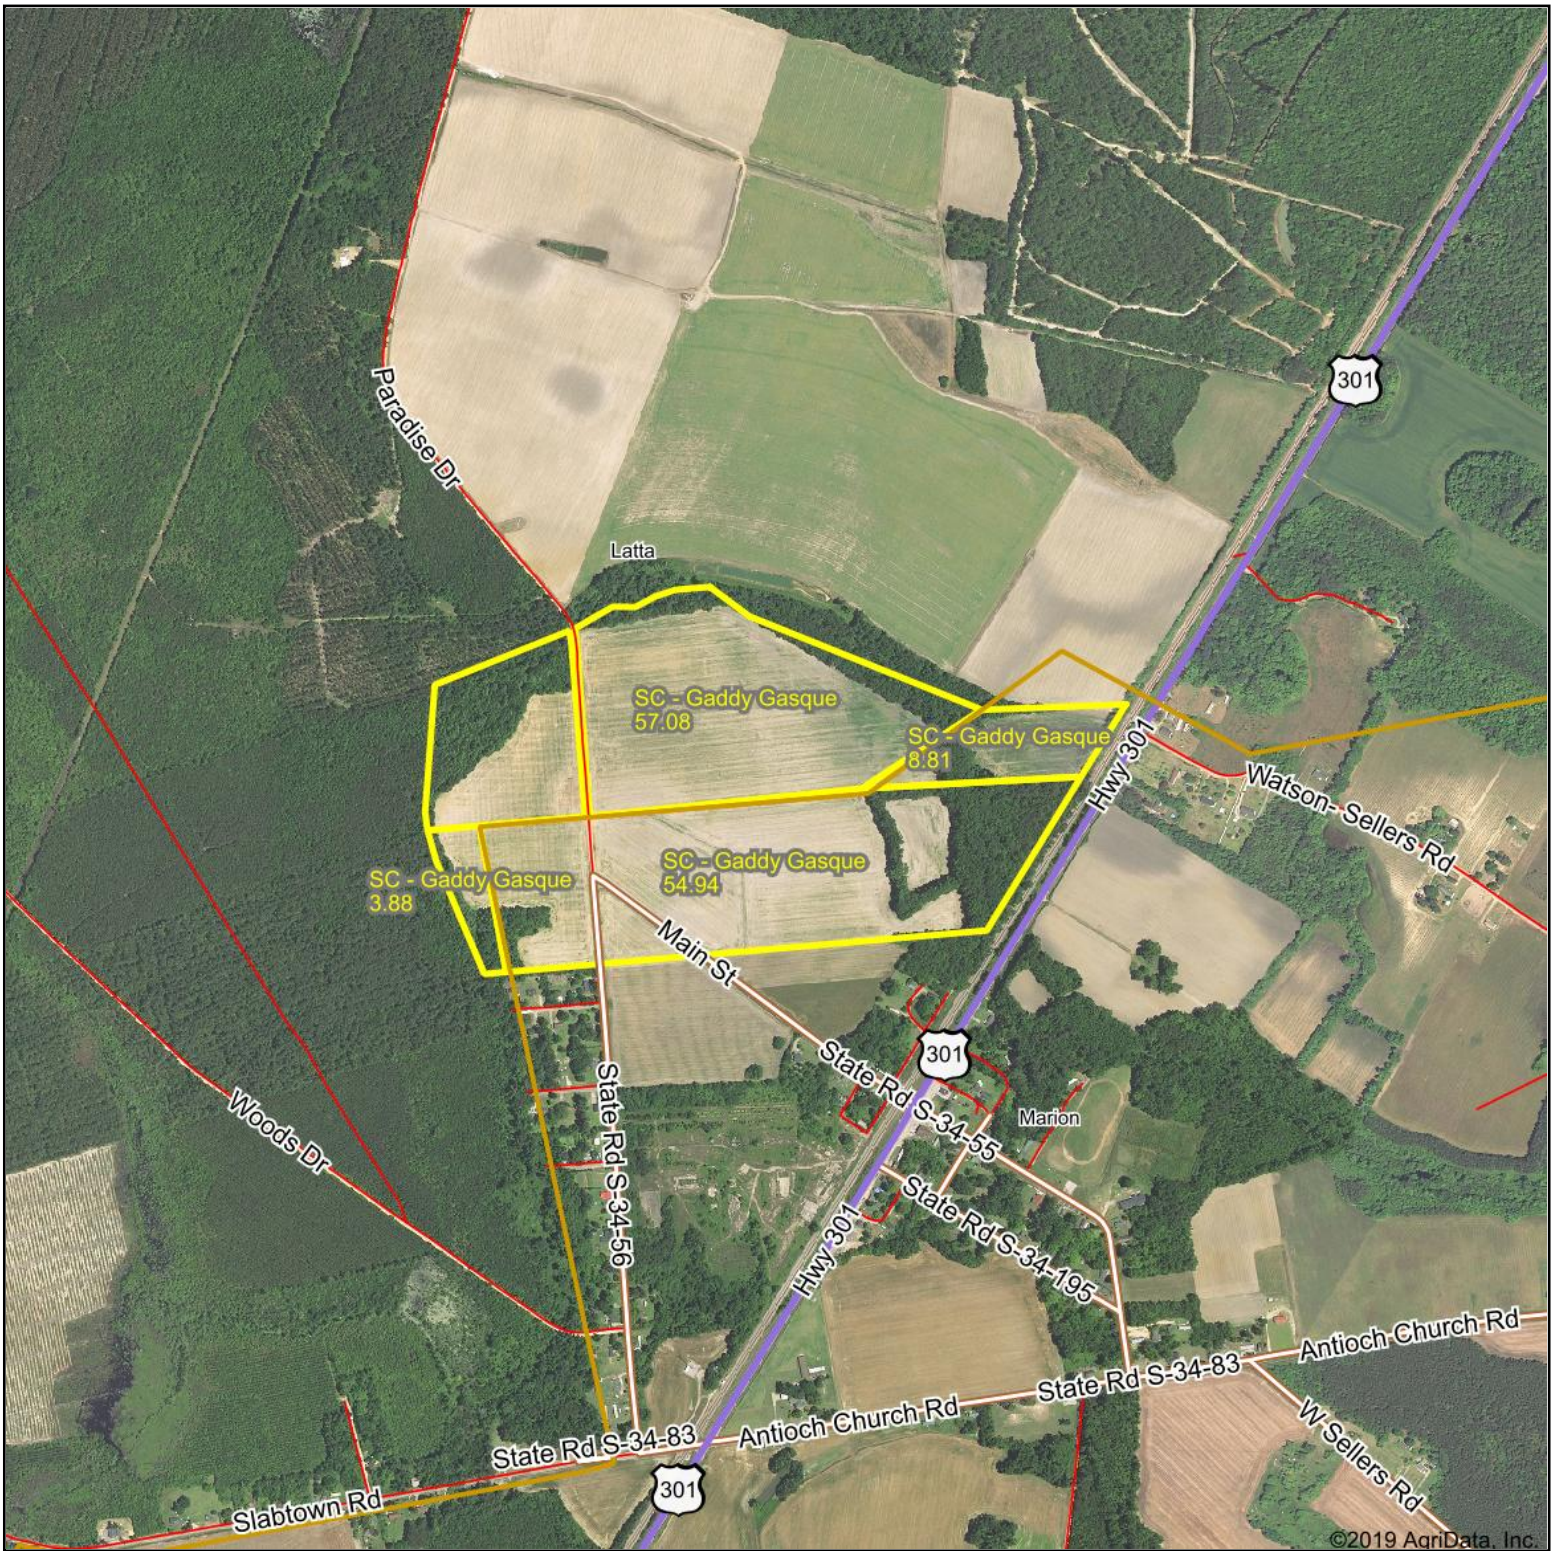

# Gaddy Gasque Aerial Map

©2019 AgriData, Inc.

map center: 34° 17' 19.48, -79° 28' 31.36

Maps Provided By:  
 **surety**  
CUSTOMIZED ONLINE MAPPING  
© AgriData, Inc. 2019 www.AgridataInc.com

Dillon County  
South Carolina