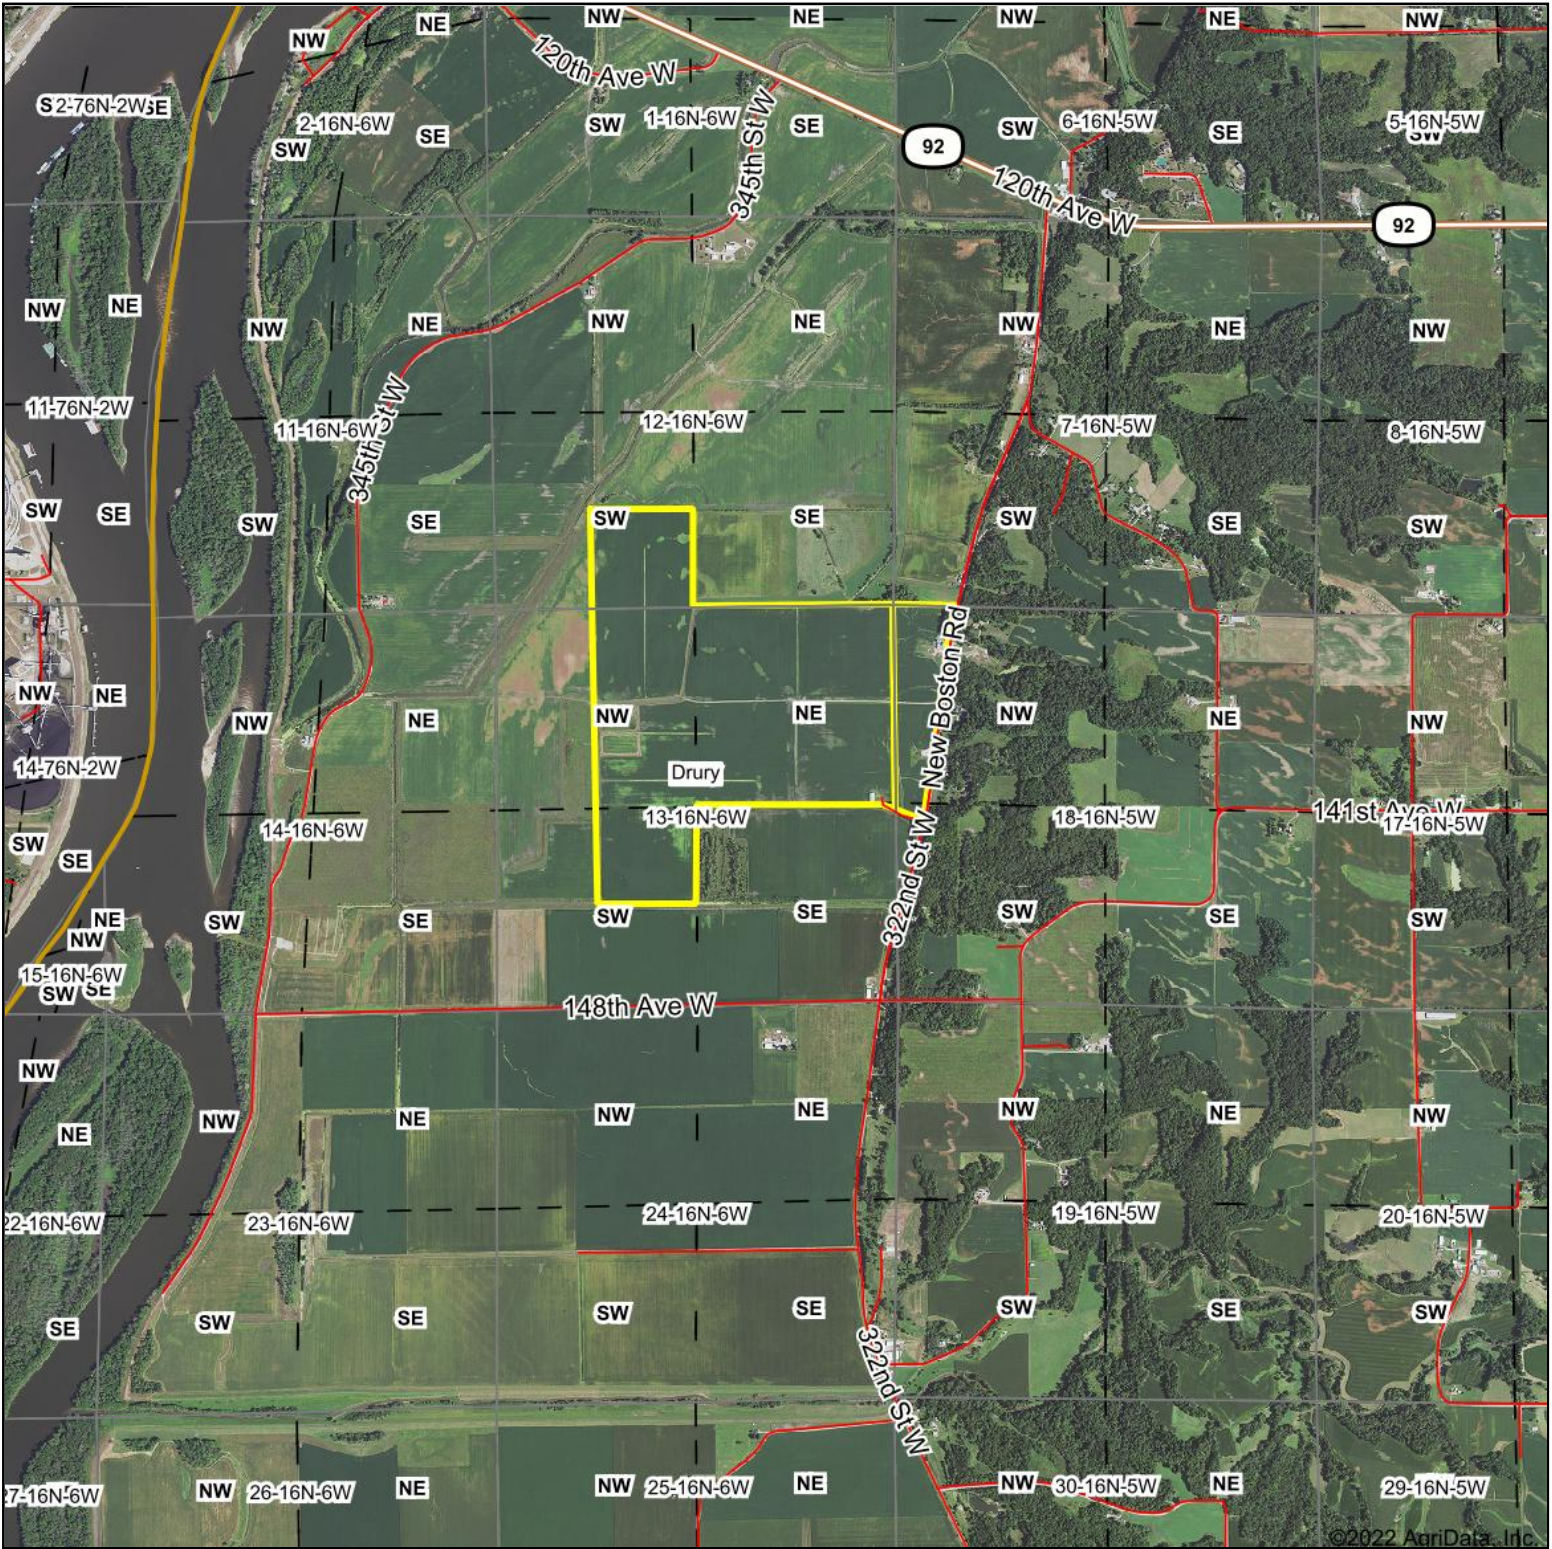

# Gochee Aerial Map

Map Center: 41° 23' 6.21, -91° 1' 14.07

0ft 2966ft 5933ft

**13-16N-6W**  
**Rock Island County**  
**Illinois**