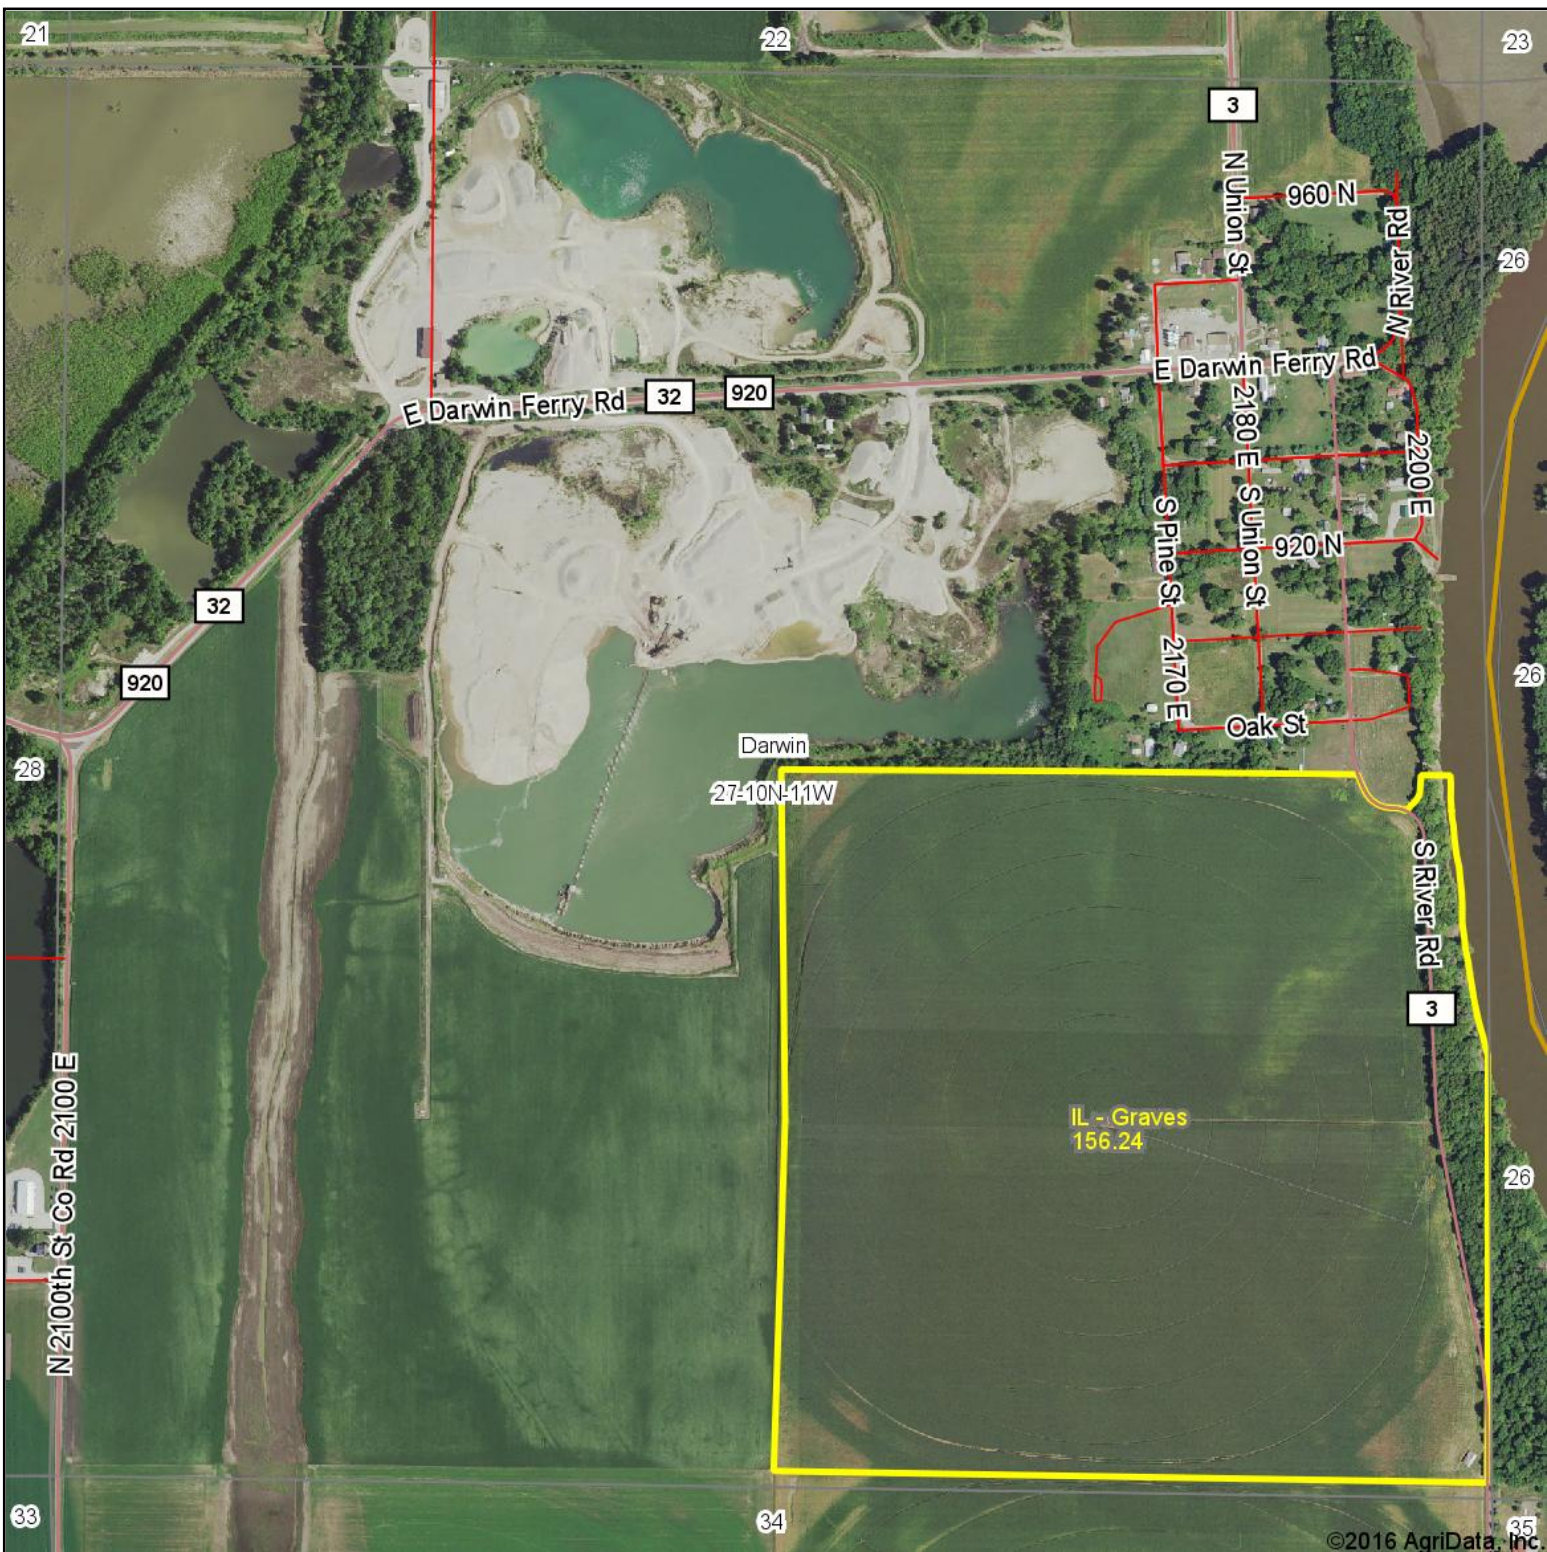

Graves Aerial Map

©2016 AgriData, Inc.

map center: 39° 16' 51.45, -87° 37' 9.95

Maps Provided By:

© AgriData, Inc. 2016 www.AgriDataInc.com

27-10N-11W
Clark County
Illinois

10/21/2016