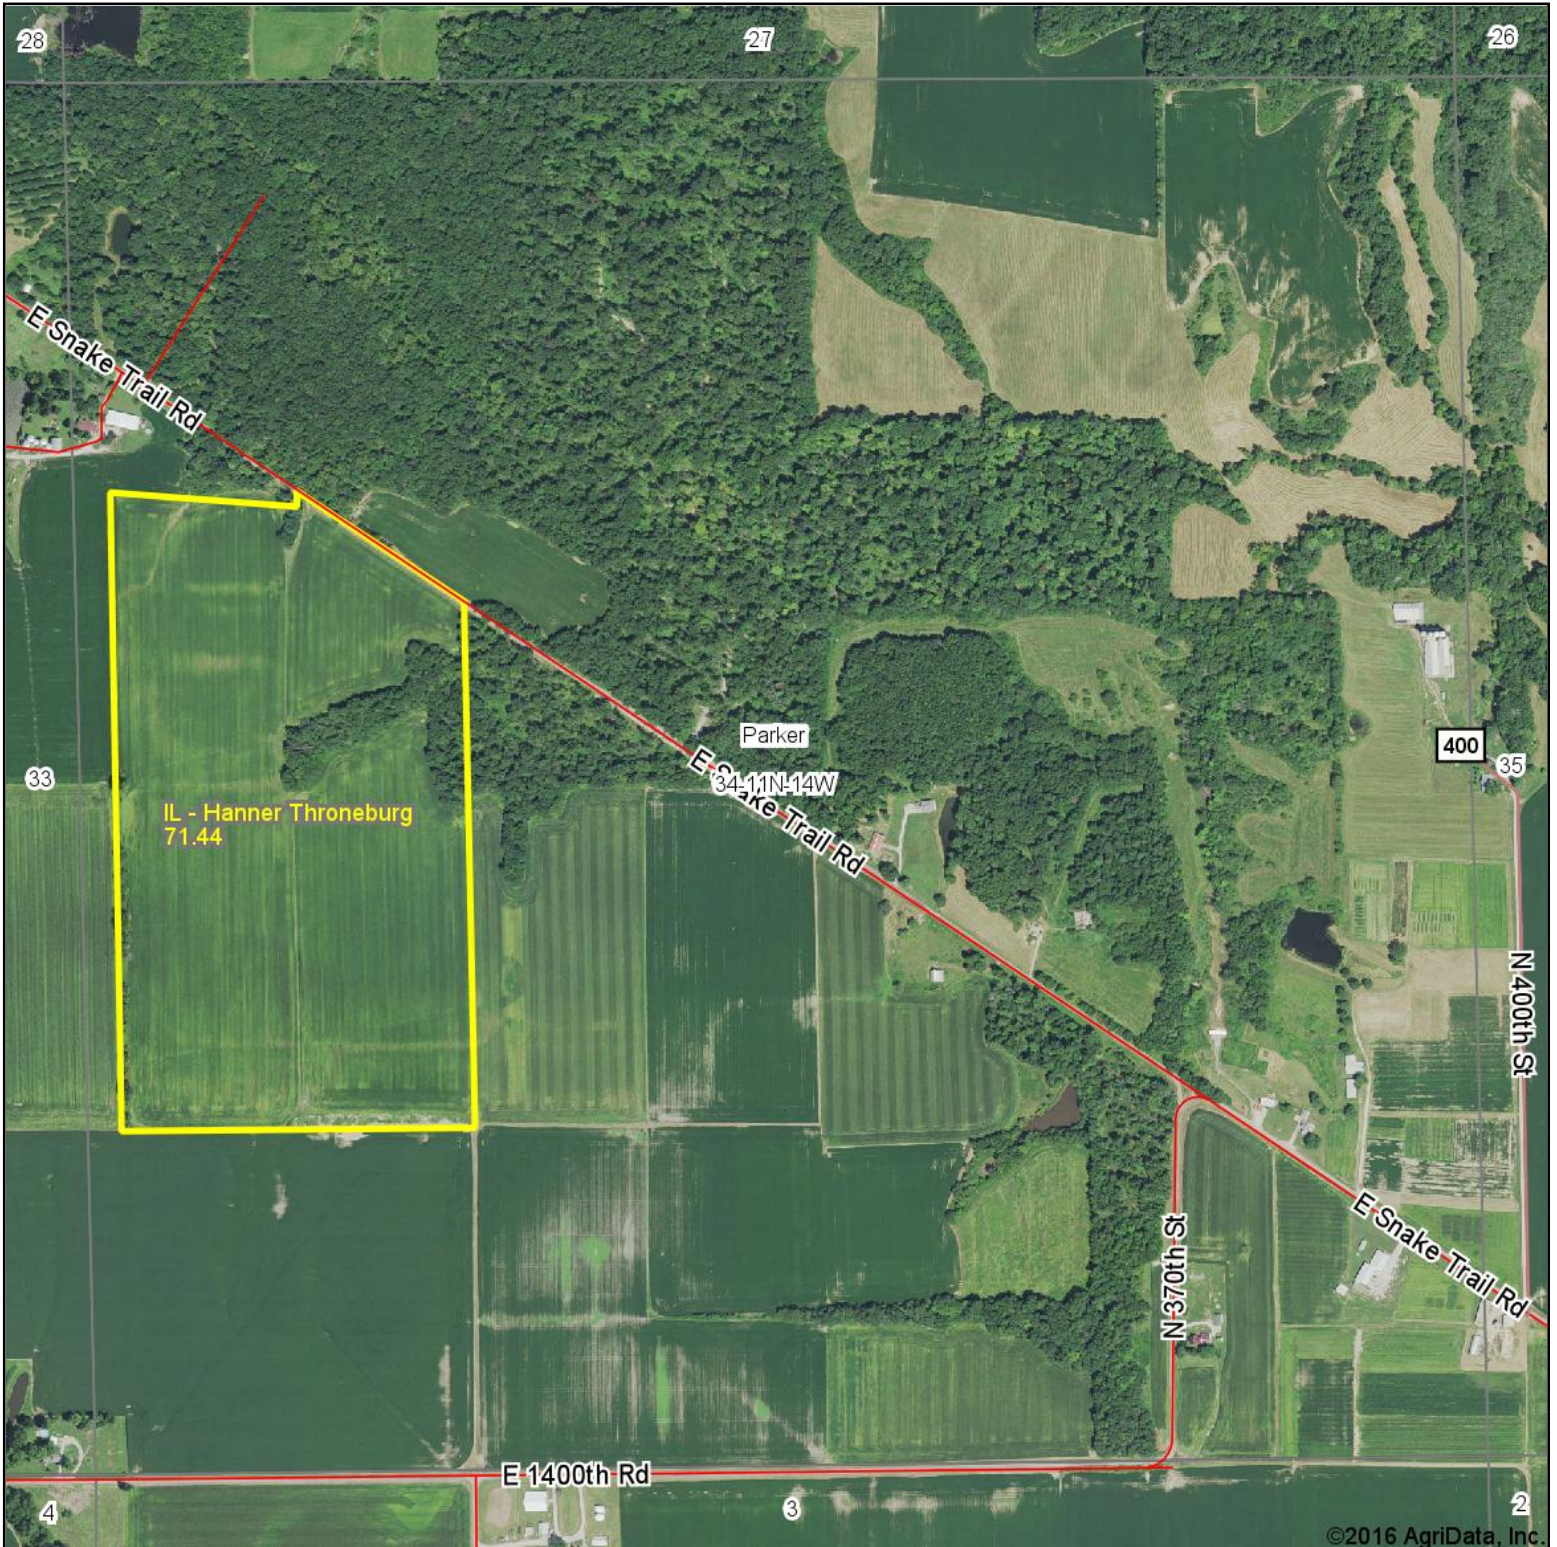

Hanner Throneburg Aerial Map

©2016 AgriData, Inc.

map center: 39° 21' 28.38, -87° 56' 51.75

34-11N-14W
Clark County
Illinois

10/21/2016