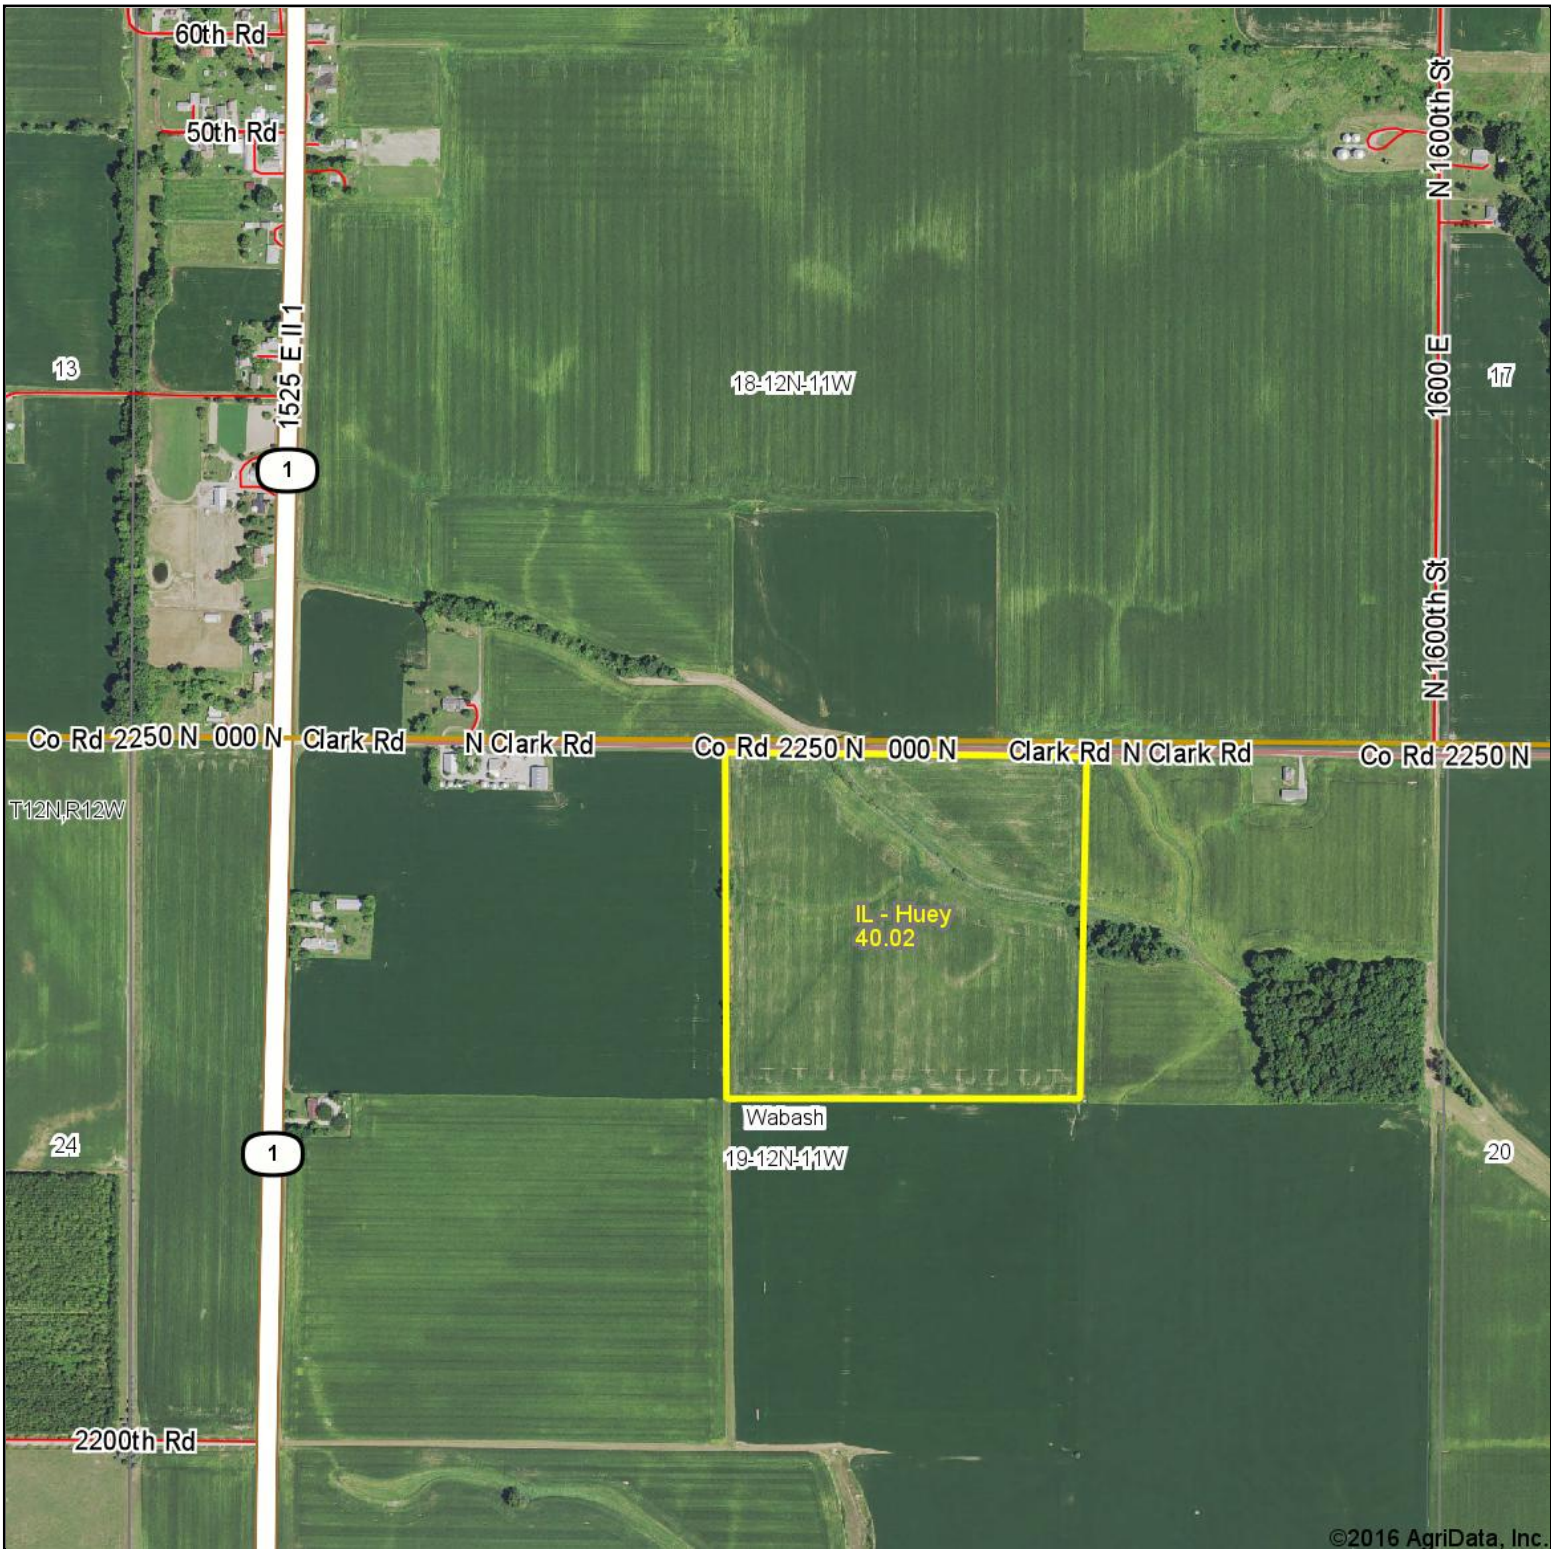

# Huey Aerial Map

©2016 AgriData, Inc.

map center: 39° 28' 35.34, -87° 40' 30.97

**19-12N-11W**  
**Clark County**  
**Illinois**

10/27/2016

Soils data provided by University of Illinois at Champaign-Urbana.