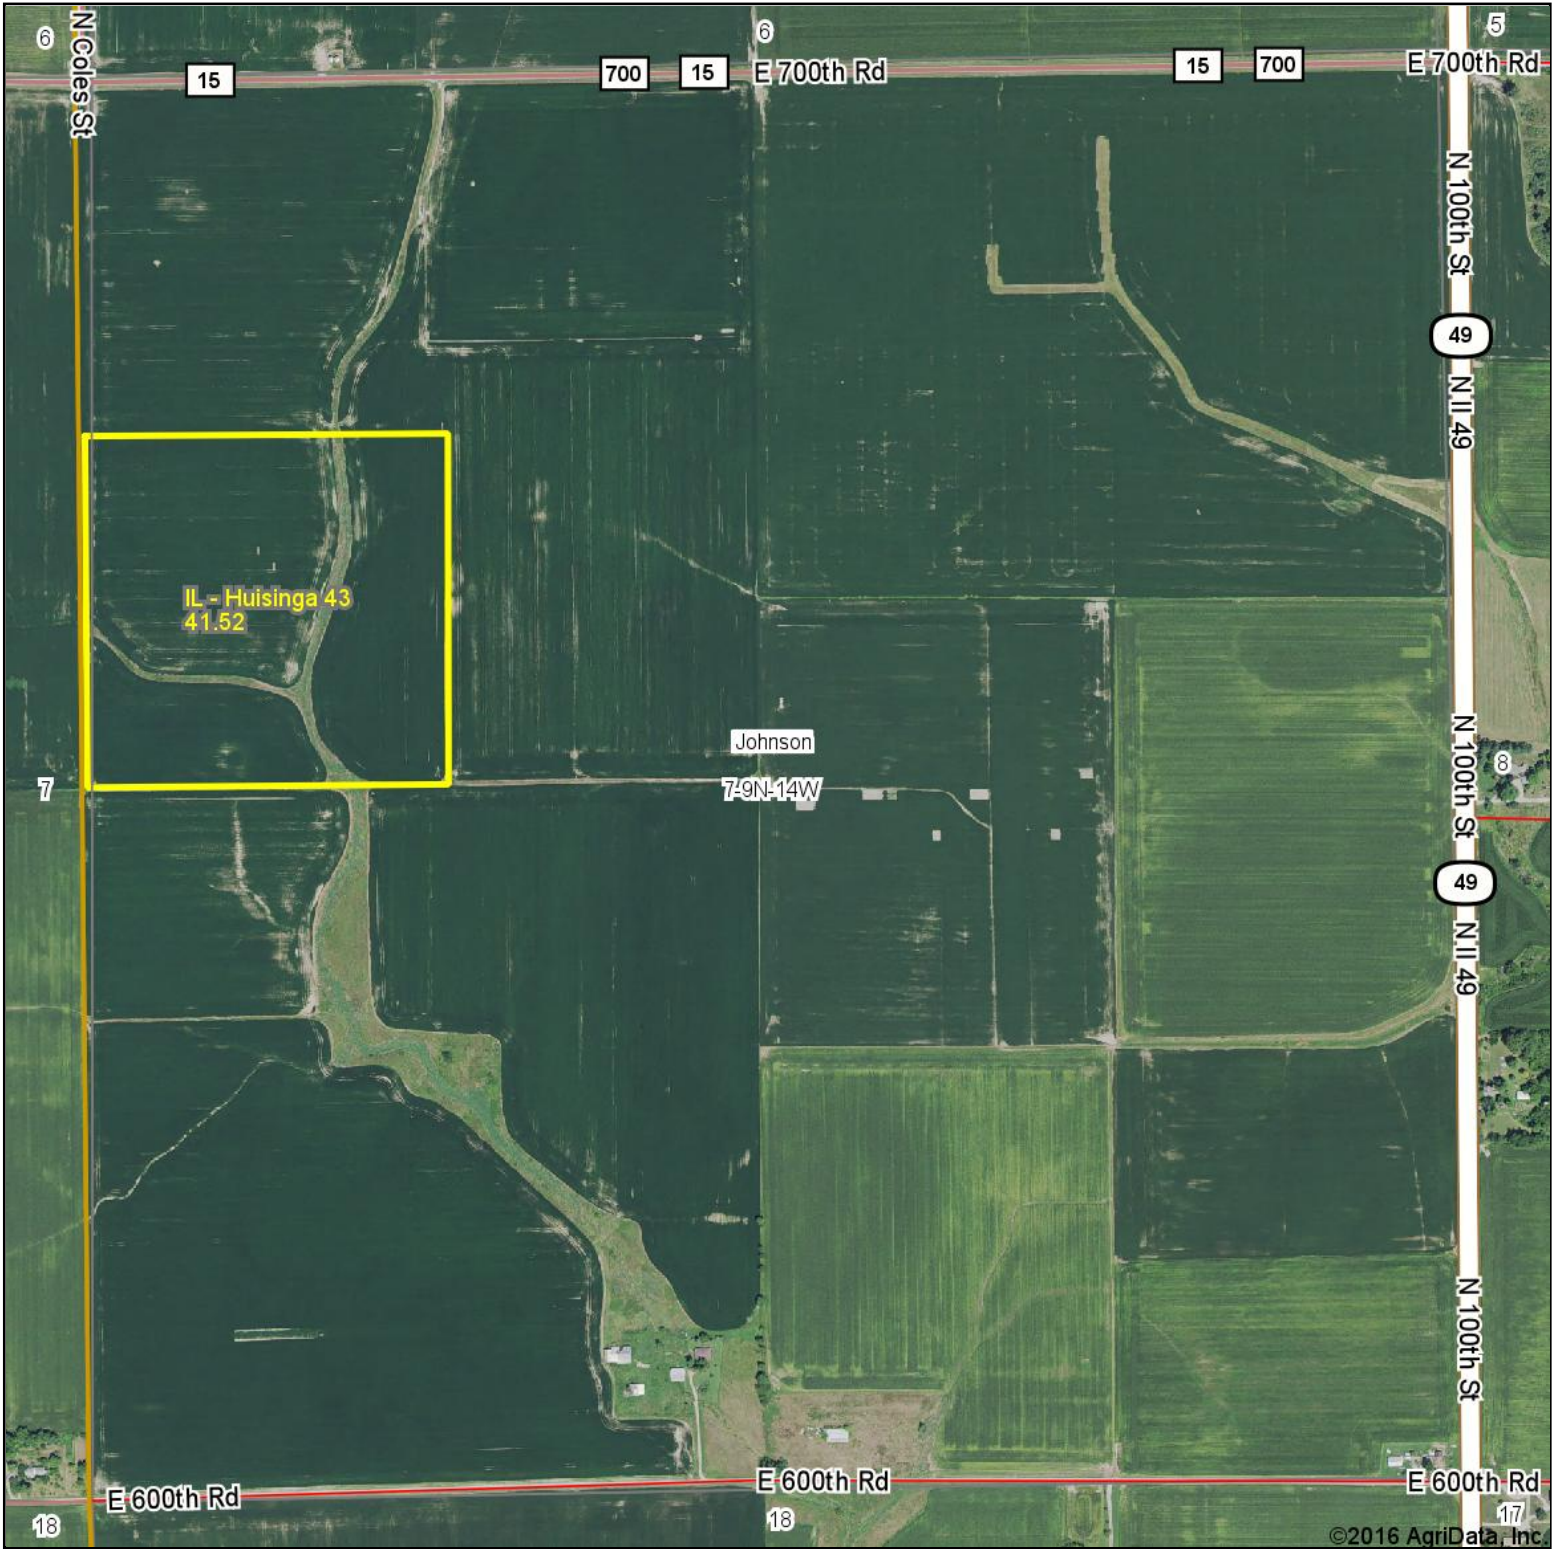

Huisinga 43 Aerial Map

©2016 AgriData, Inc.

map center: 39° 14' 24.51, -88° 0' 0.5

© AgriData, Inc. 2016 www.AgriDataInc.com

7-9N-14W
Clark County
Illinois

10/27/2016