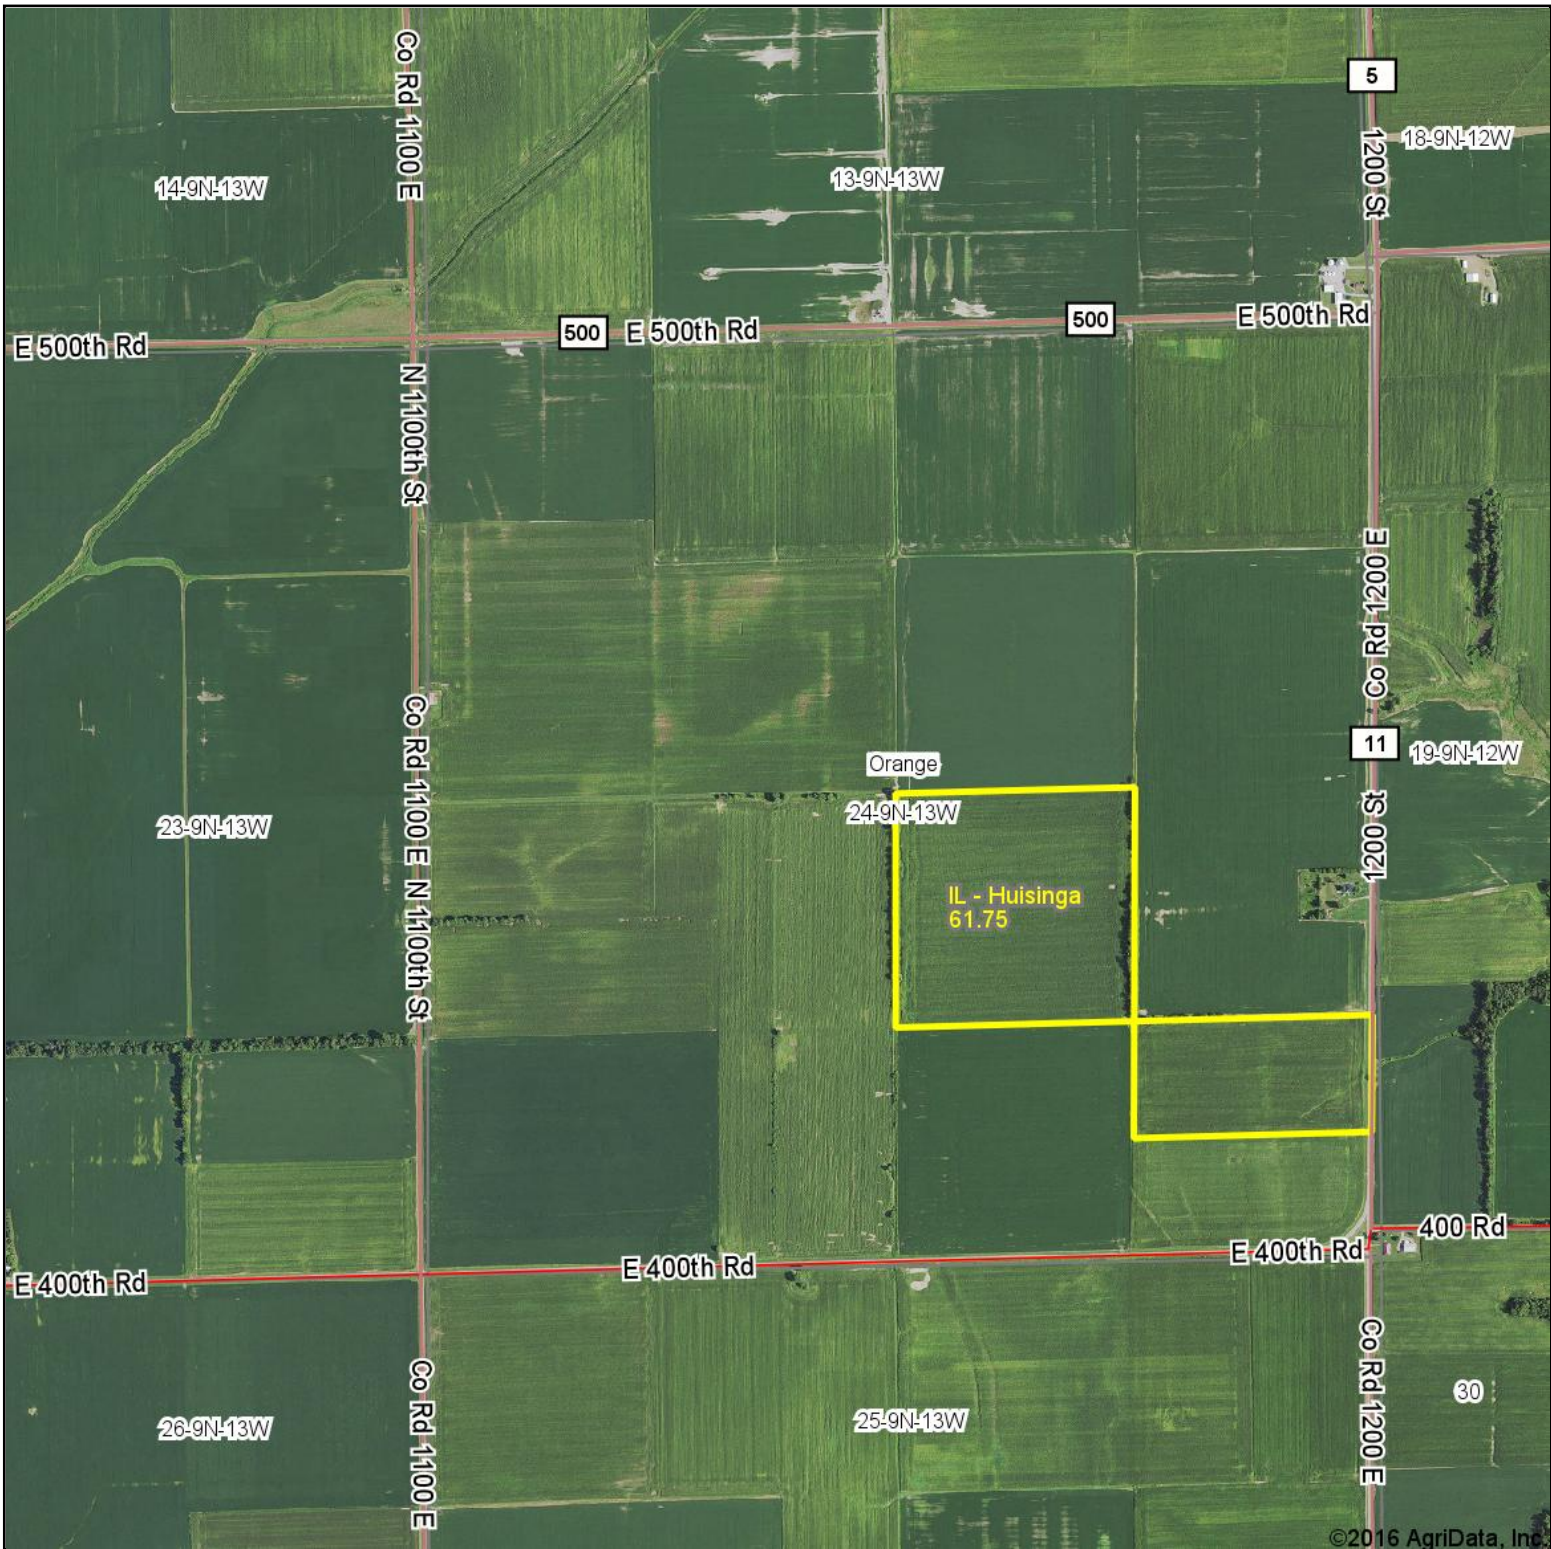

Huisinga Aerial Map

©2016 AgriData, Inc.

map center: 39° 12' 53.77, -87° 47' 43.38

24-9N-13W
Clark County
Illinois

10/27/2016