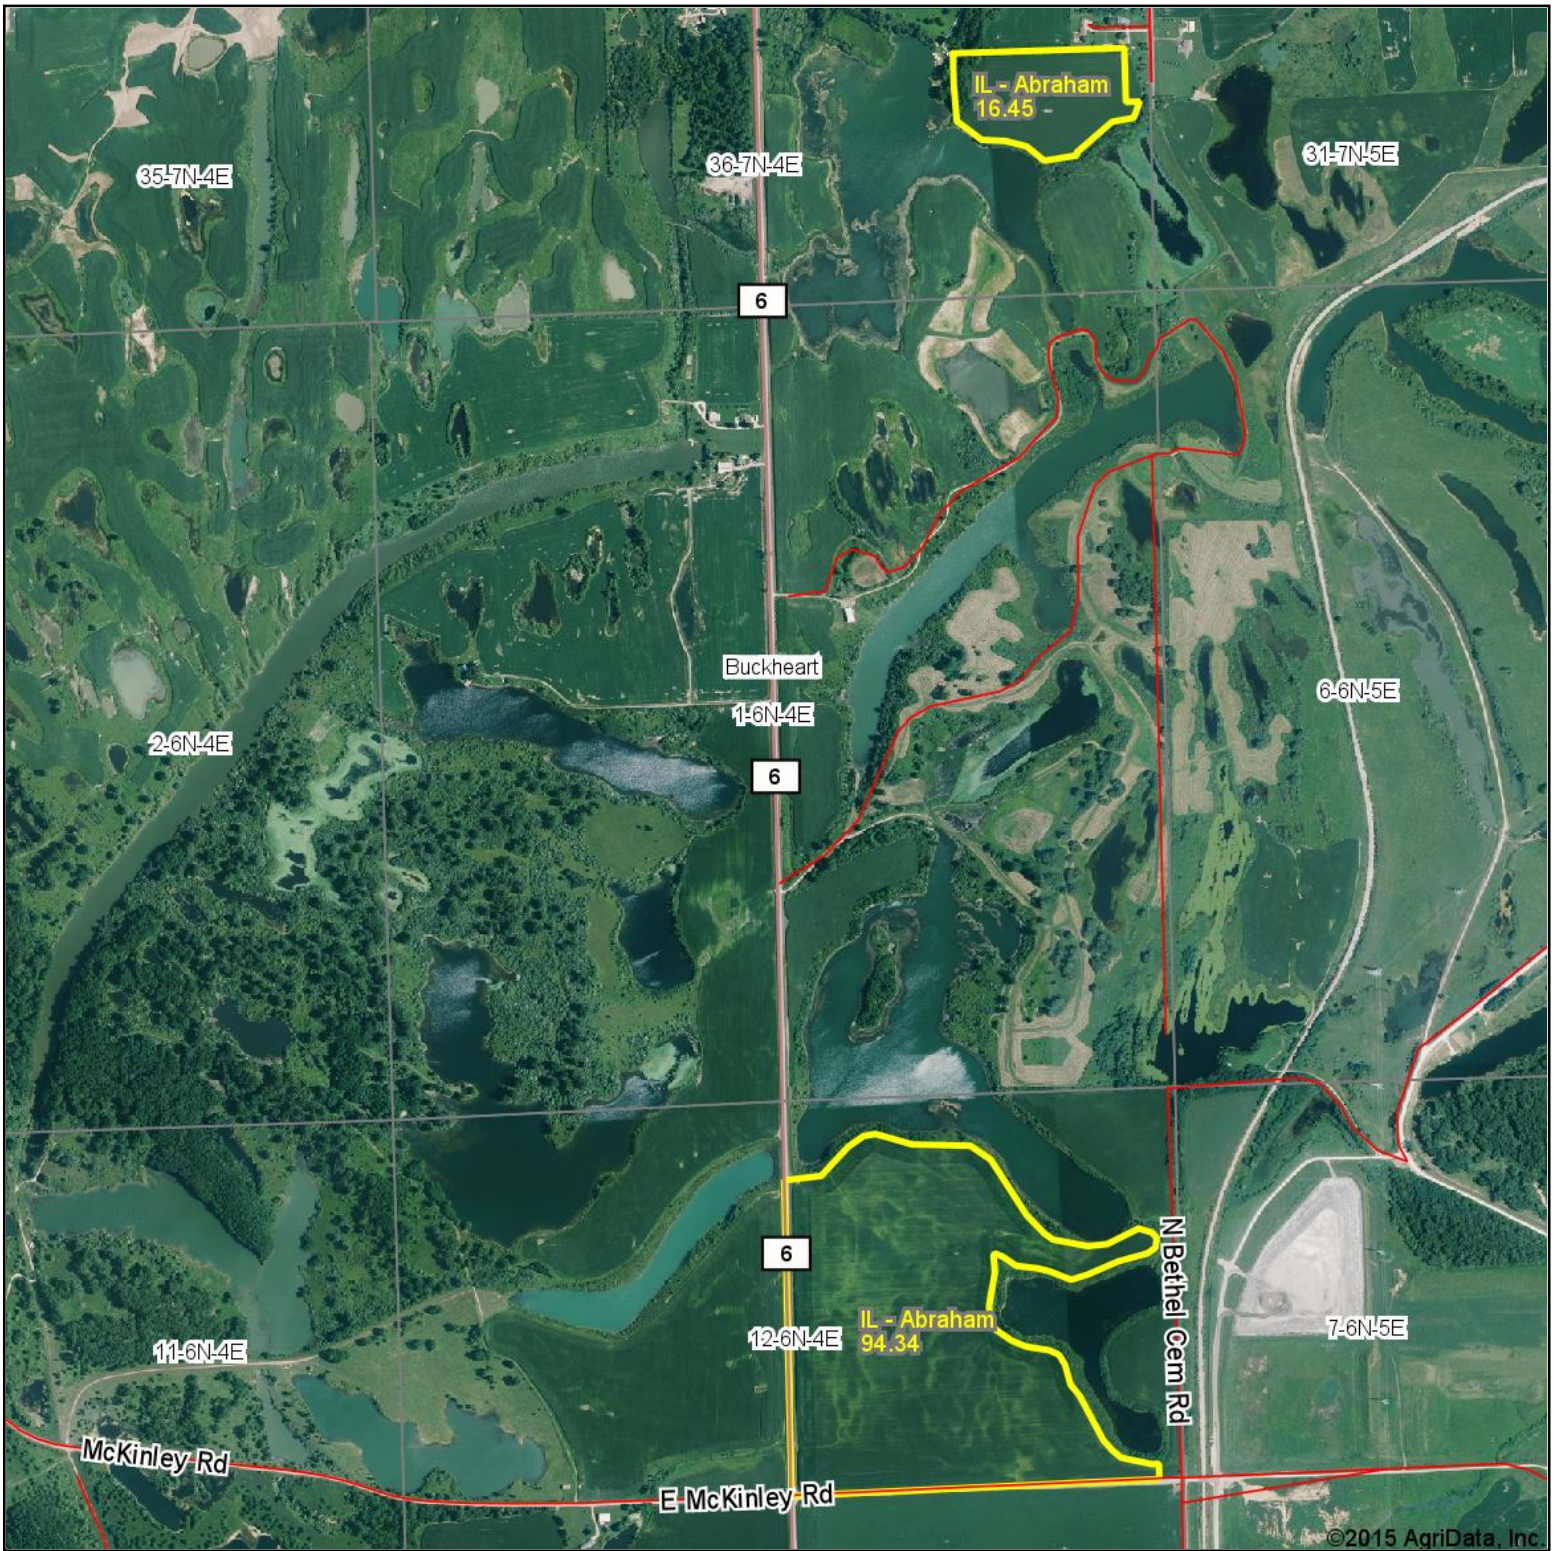

Aerial Map

©2015 AgriData, Inc.

Maps Provided By:

© AgriData, Inc. 2014 www.AgriDataInc.com

1-6N-4E
Fulton County
Illinois

map center: 40° 31' 48.93, 90° 0' 2.09

scale: 17122

5/28/2015