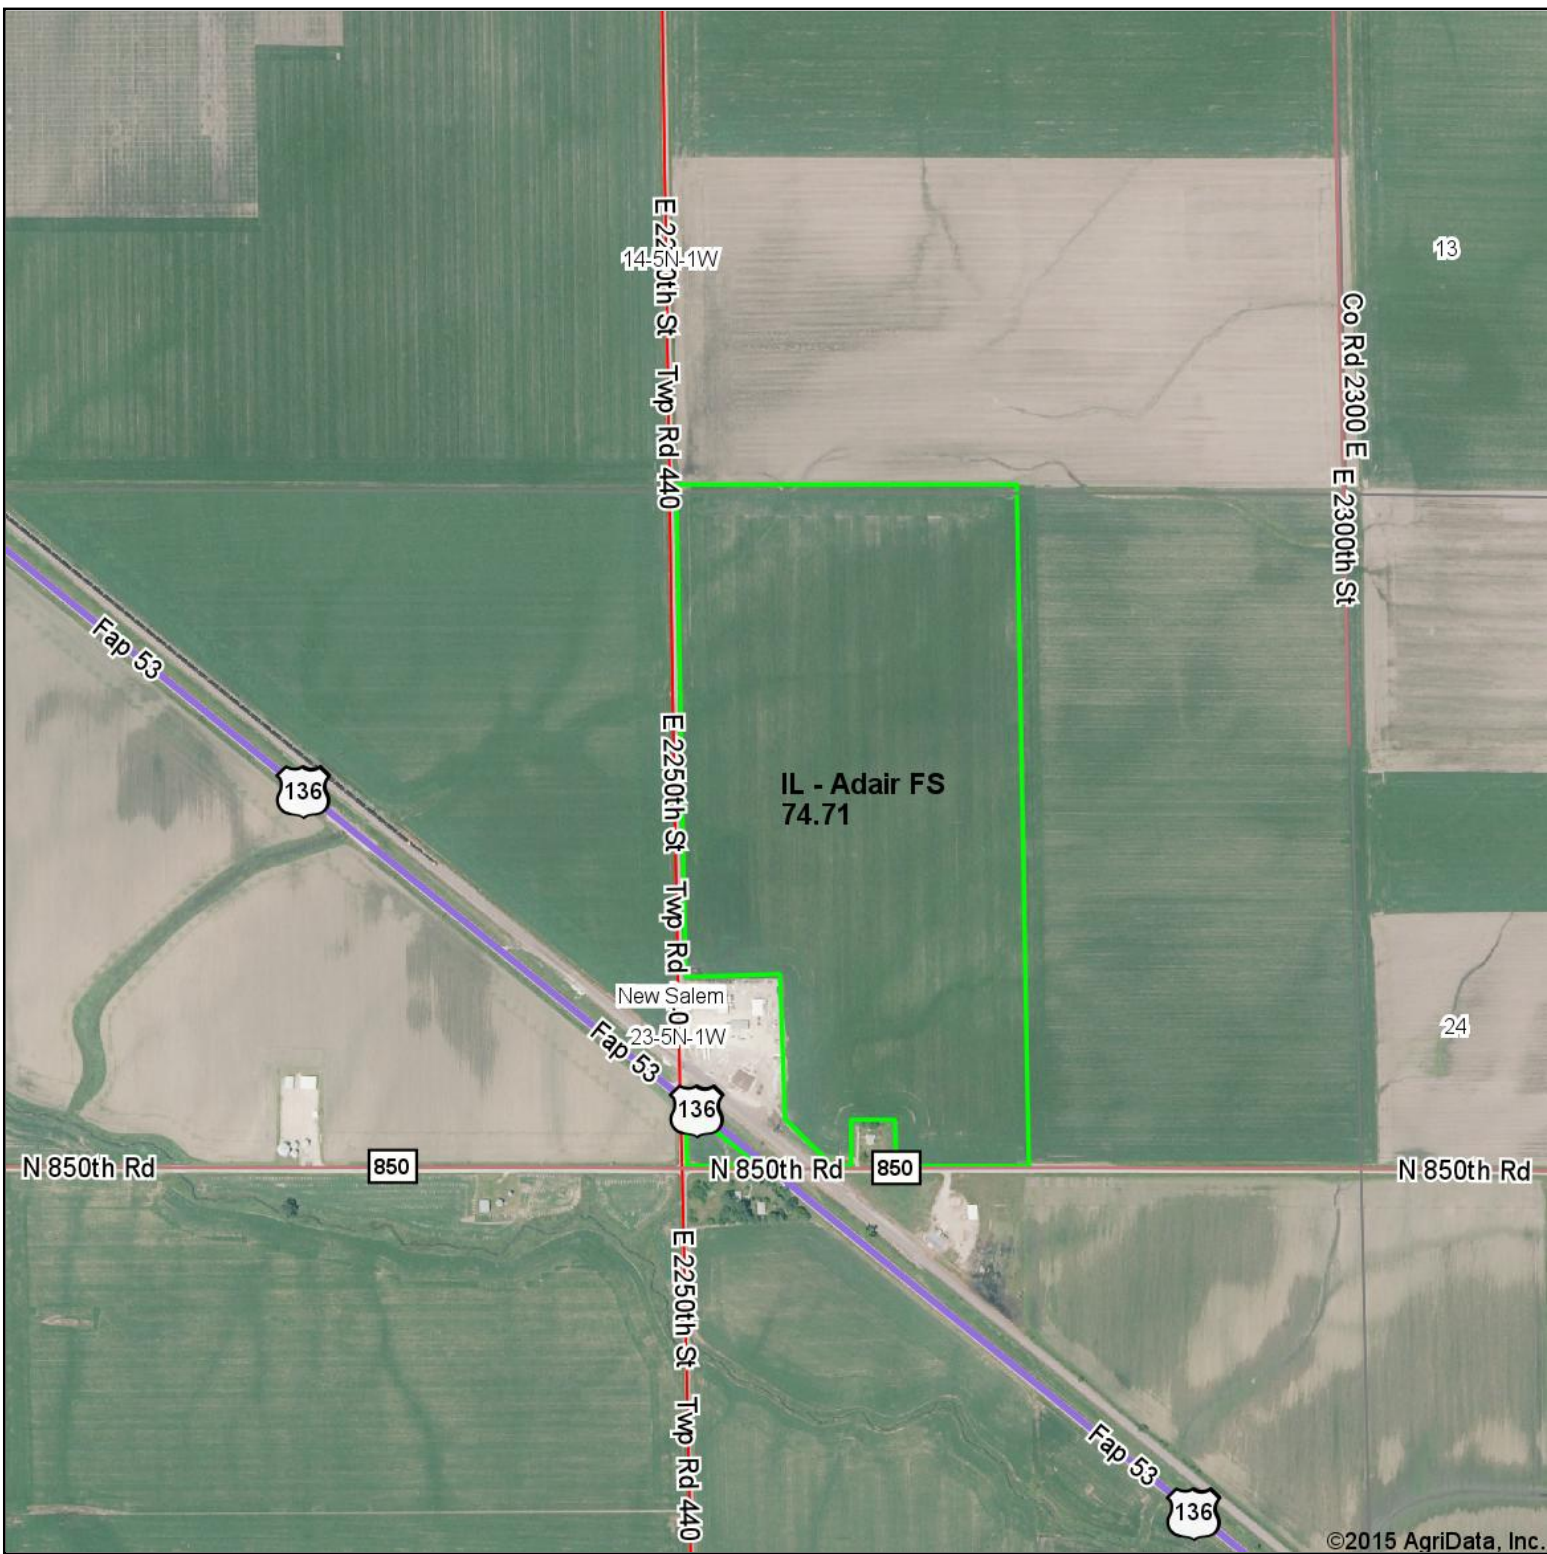

Aerial Map

Maps Provided By:

© AgriData, Inc. 2014 www.AgriDataInc.com

23-5N-1W
McDonough County
Illinois

map center: 40° 24' 20.8, 90° 28' 31.72
scale: 9932

4/21/2015