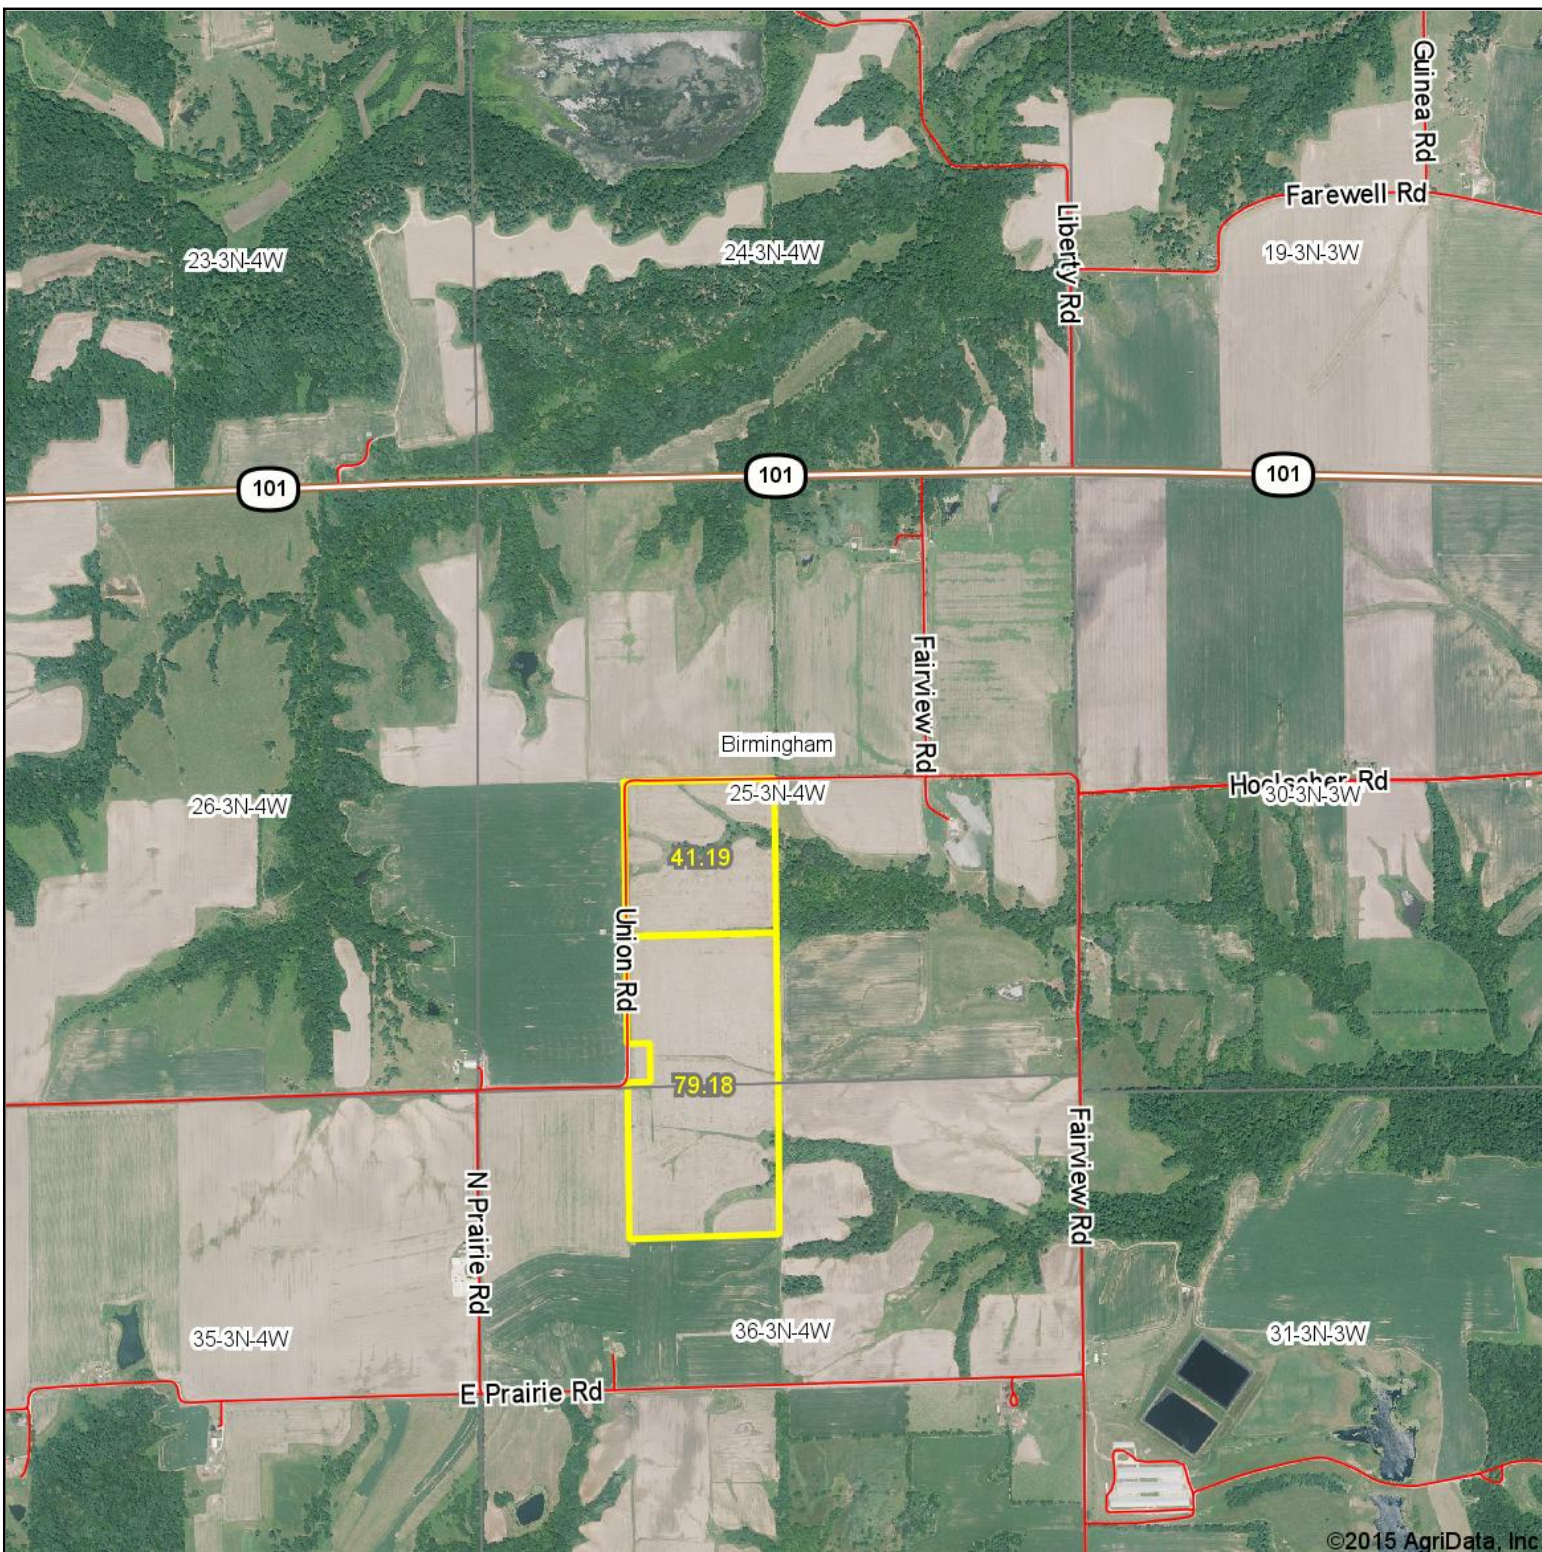

Aerial Map

©2015 AgriData, Inc.

Maps Provided By:

© AgriData, Inc. 2014 www.AgriDataInc.com

25-3N-4W
Schuyler County
Illinois

map center: 40° 12' 55.74, 90° 48' 13.19
scale: 22320

4/21/2015