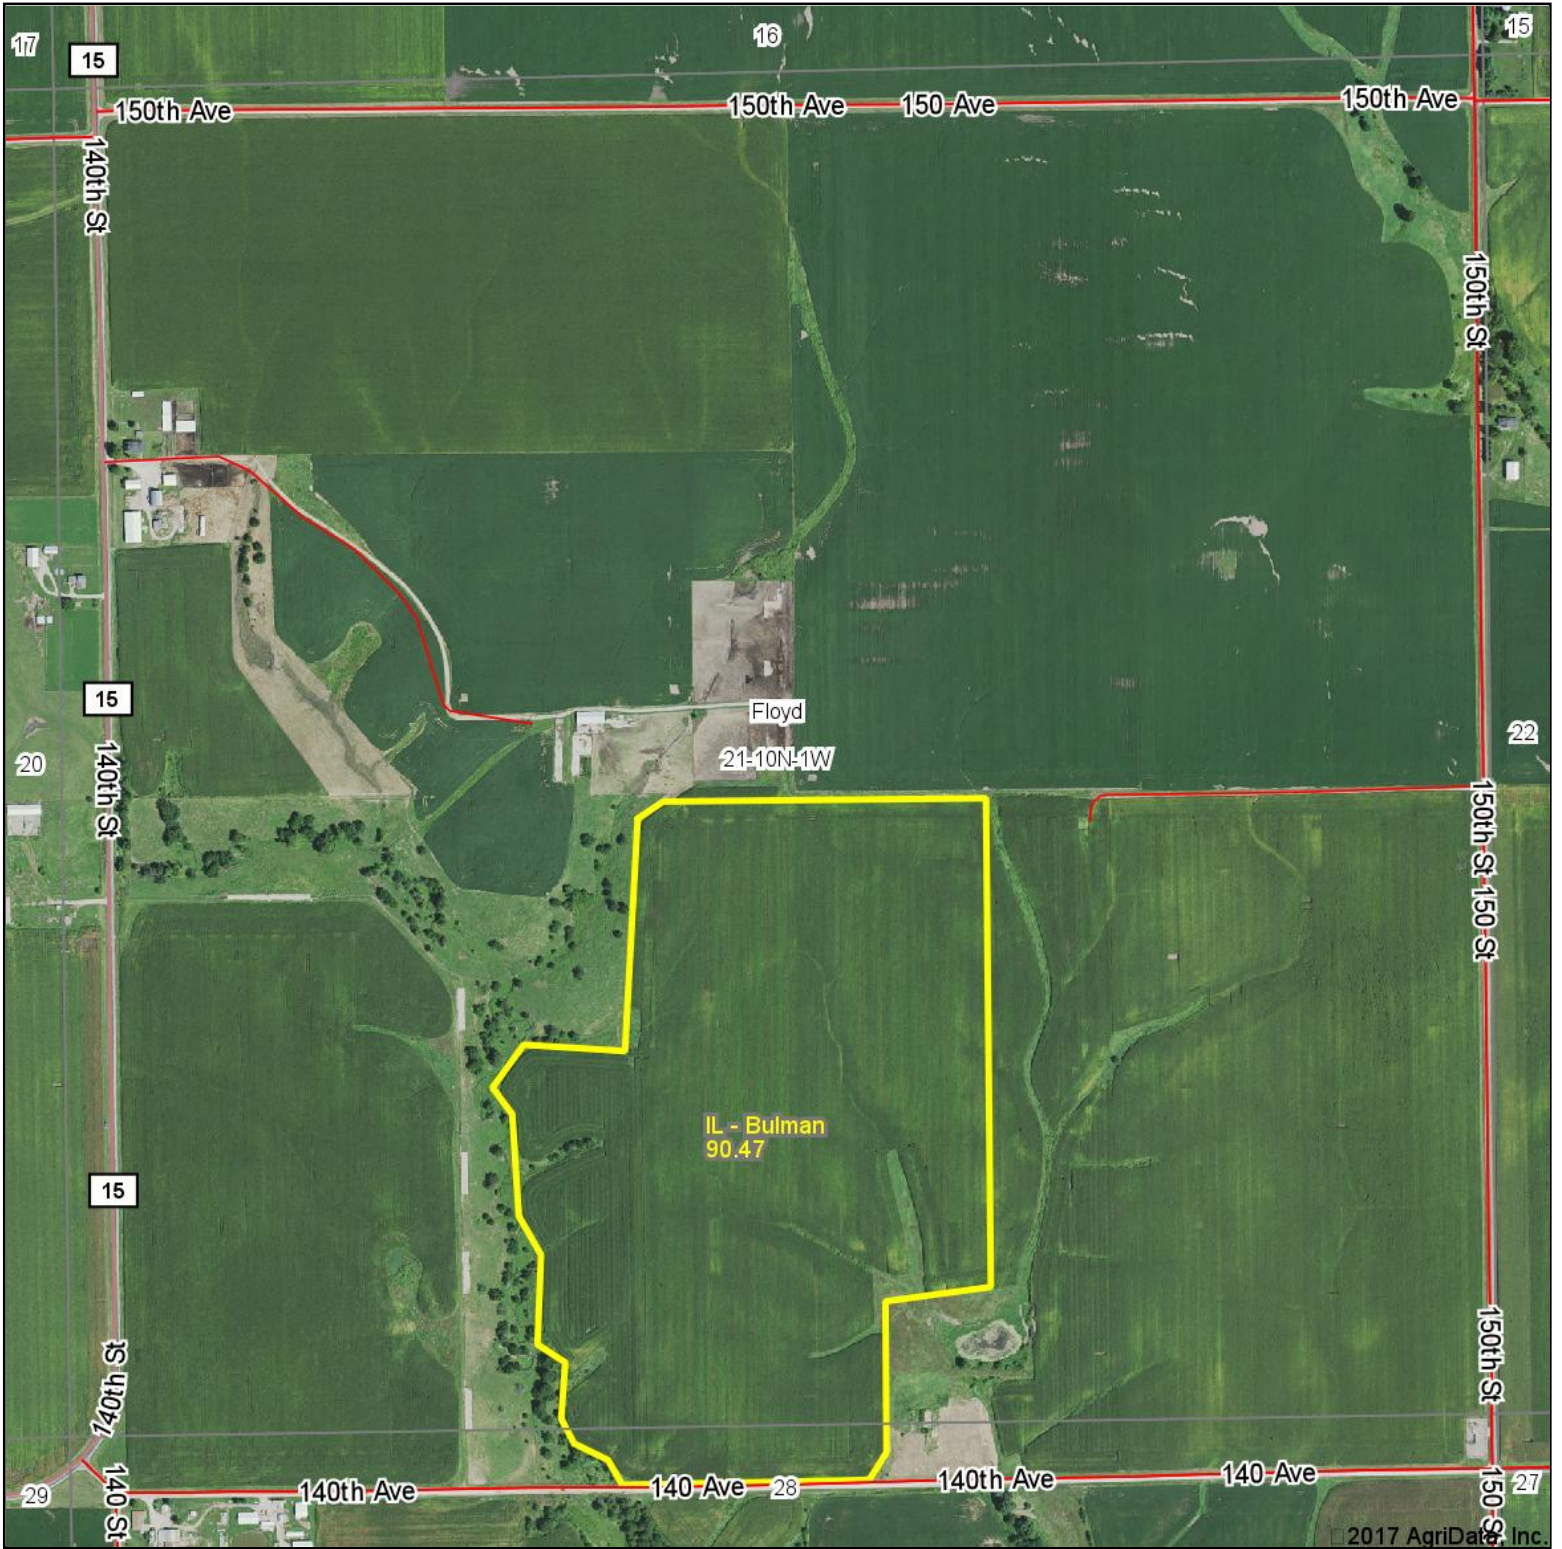

Bulman Aerial Map

map center: 40° 50' 19.47, -90° 30' 32.52

21-10N-1W
Warren County
Illinois

3/24/2017