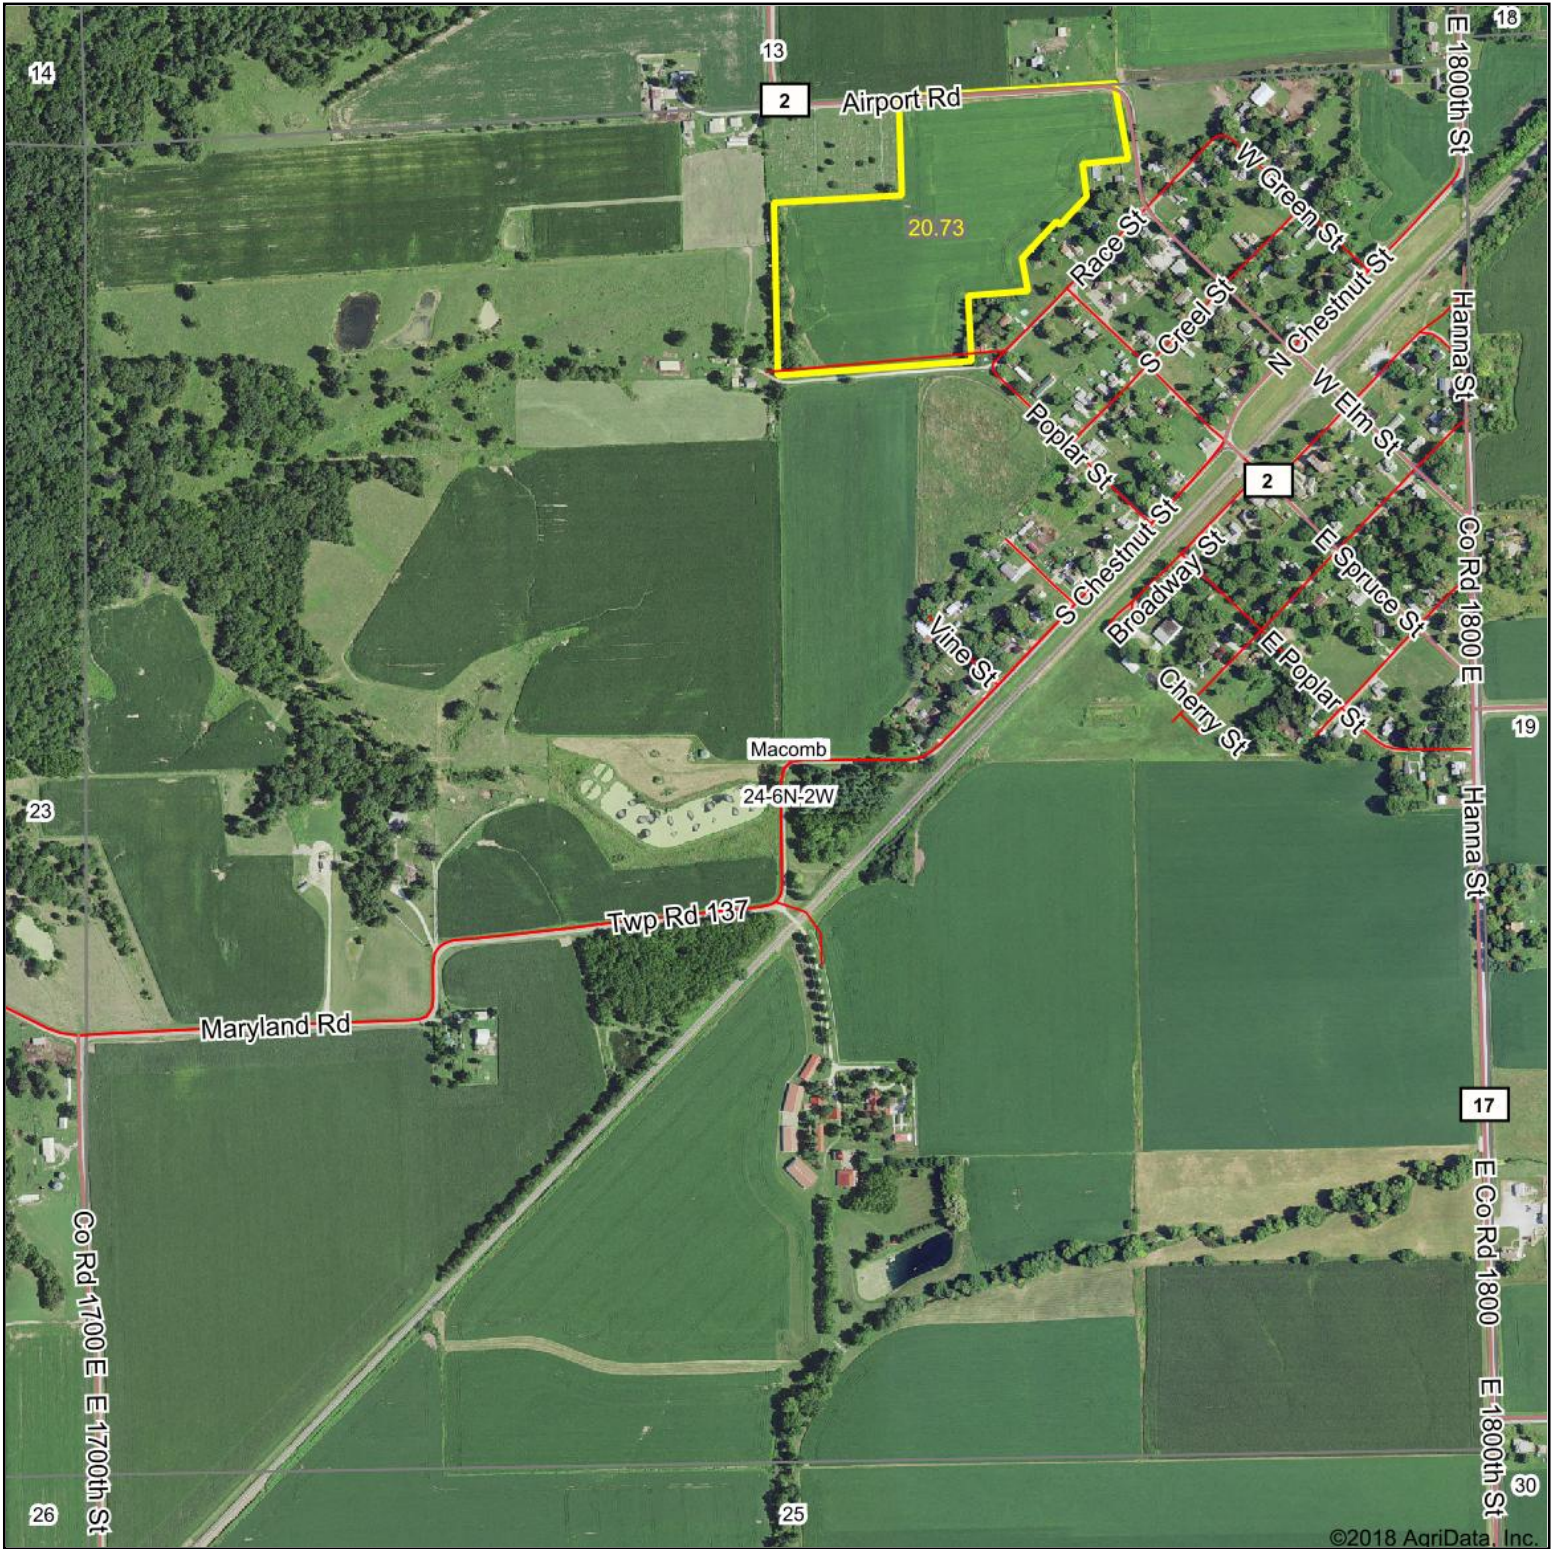

Carlisle Aerial Map

©2018 Agridata, Inc.

map center: 40° 29' 29.86, -90° 34' 14.21

Maps Provided By:

24-6N-2W
McDonough County
Illinois

8/16/2018