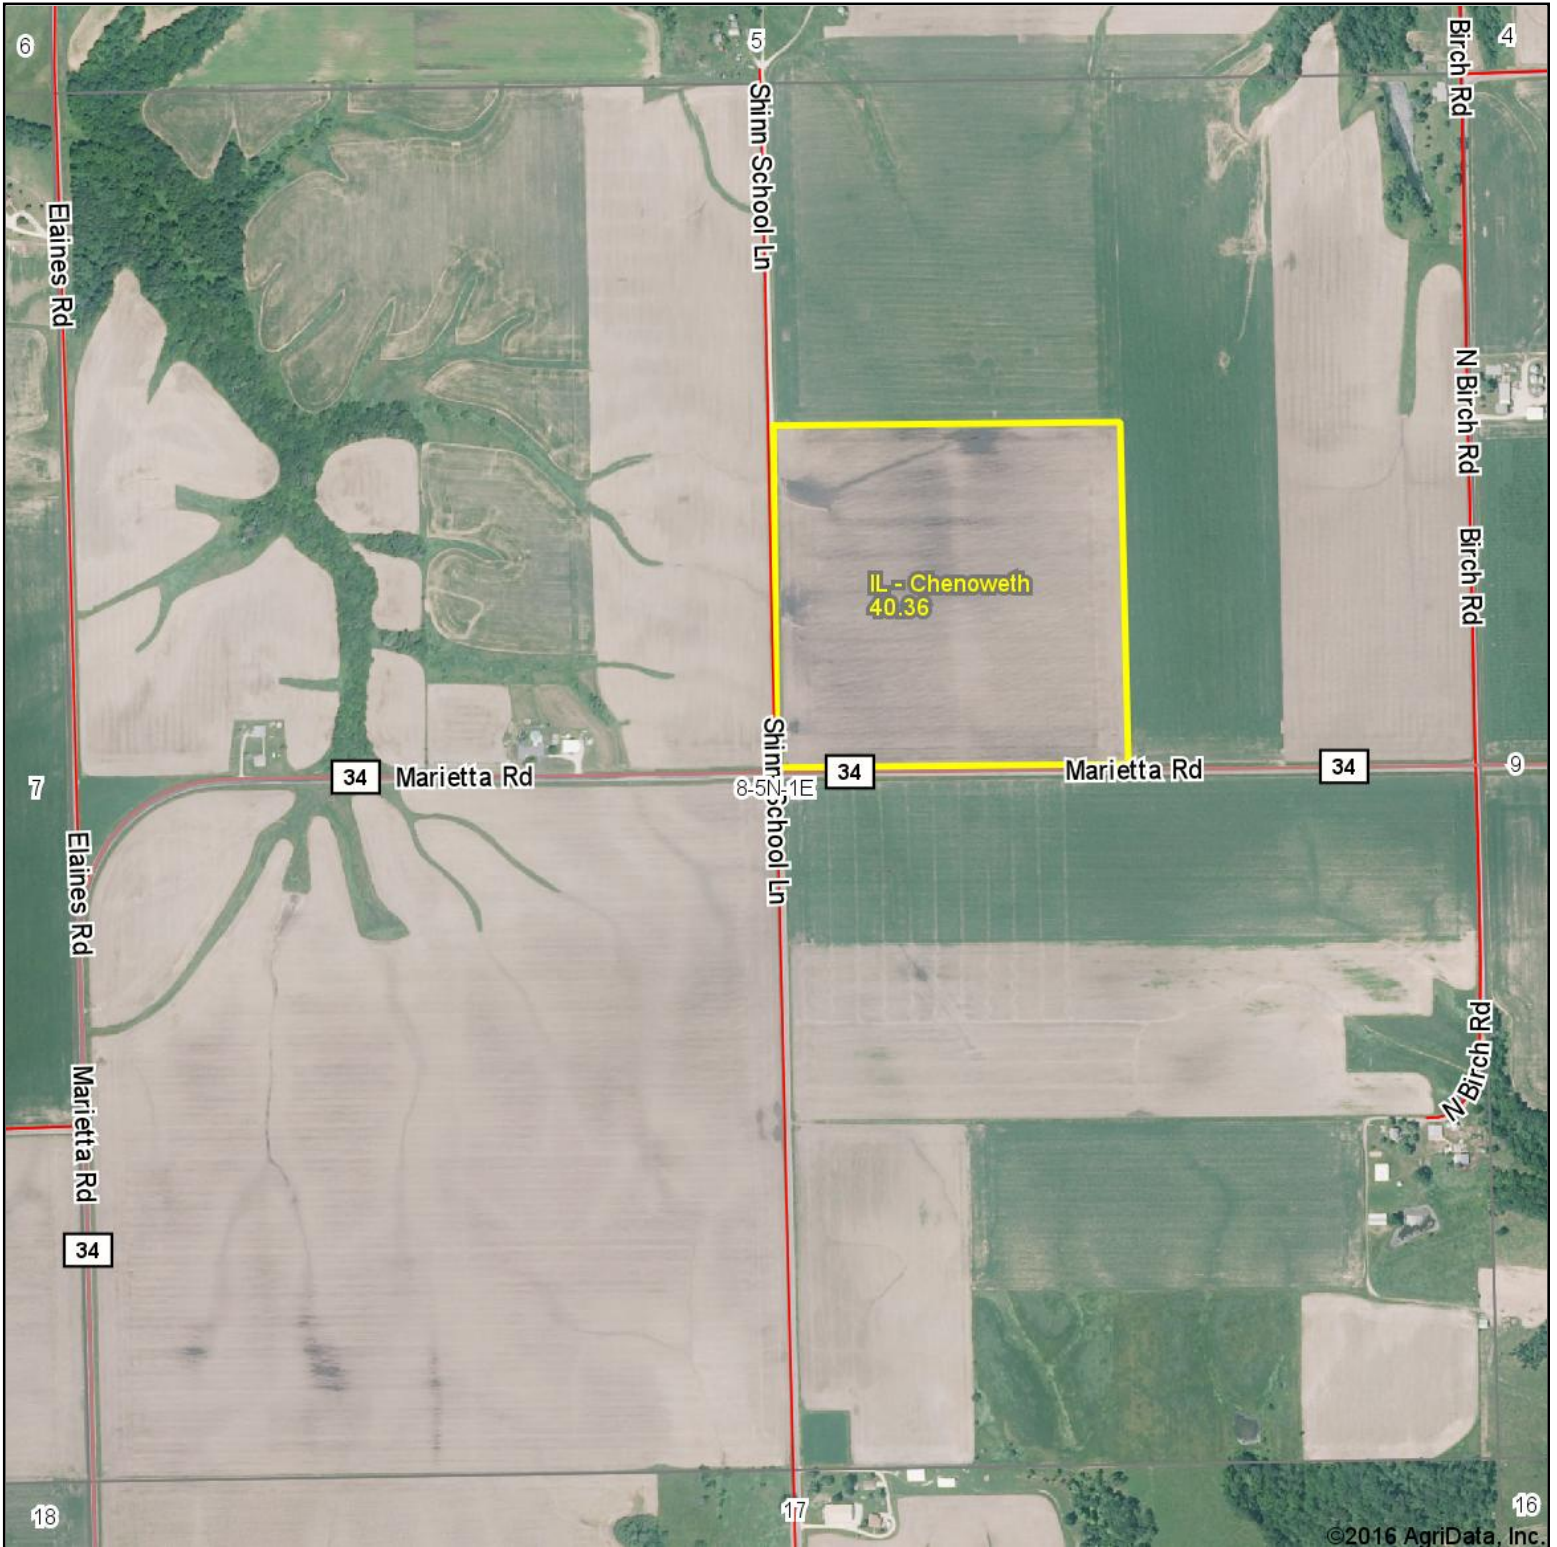

Chenoweth Aerial Map

map center: 40° 25' 48.38, 90° 25' 6.6

Maps Provided By:

© AgriData, Inc. 2016 www.AgriDataInc.com

8-5N-1E
Fulton County
Illinois

2/29/2016