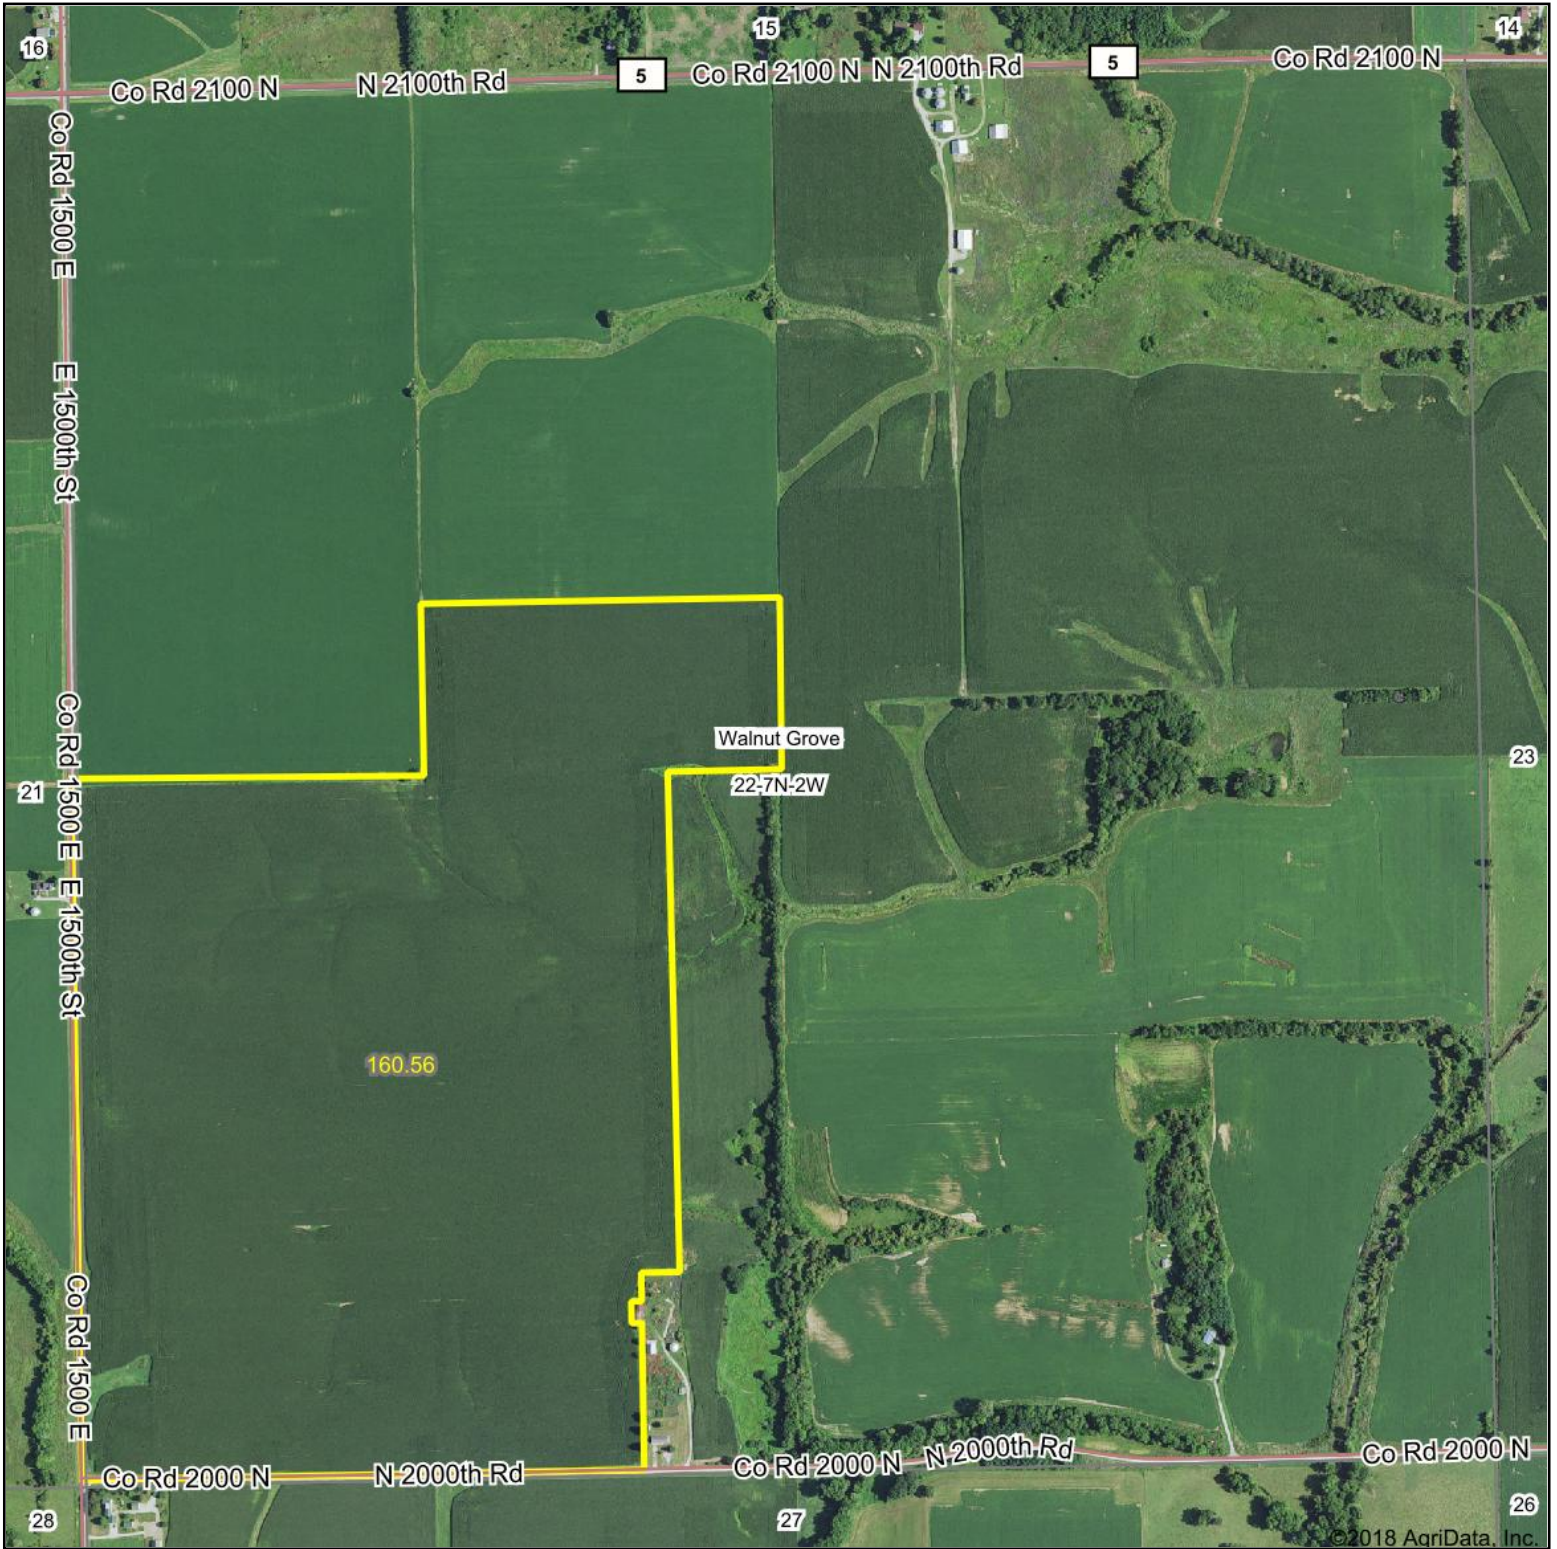

# Courson Aerial Map

map center: 40° 34' 46.37, -90° 36' 29.35

Maps Provided By:

**22-7N-2W**  
**McDonough County**  
**Illinois**

8/16/2018