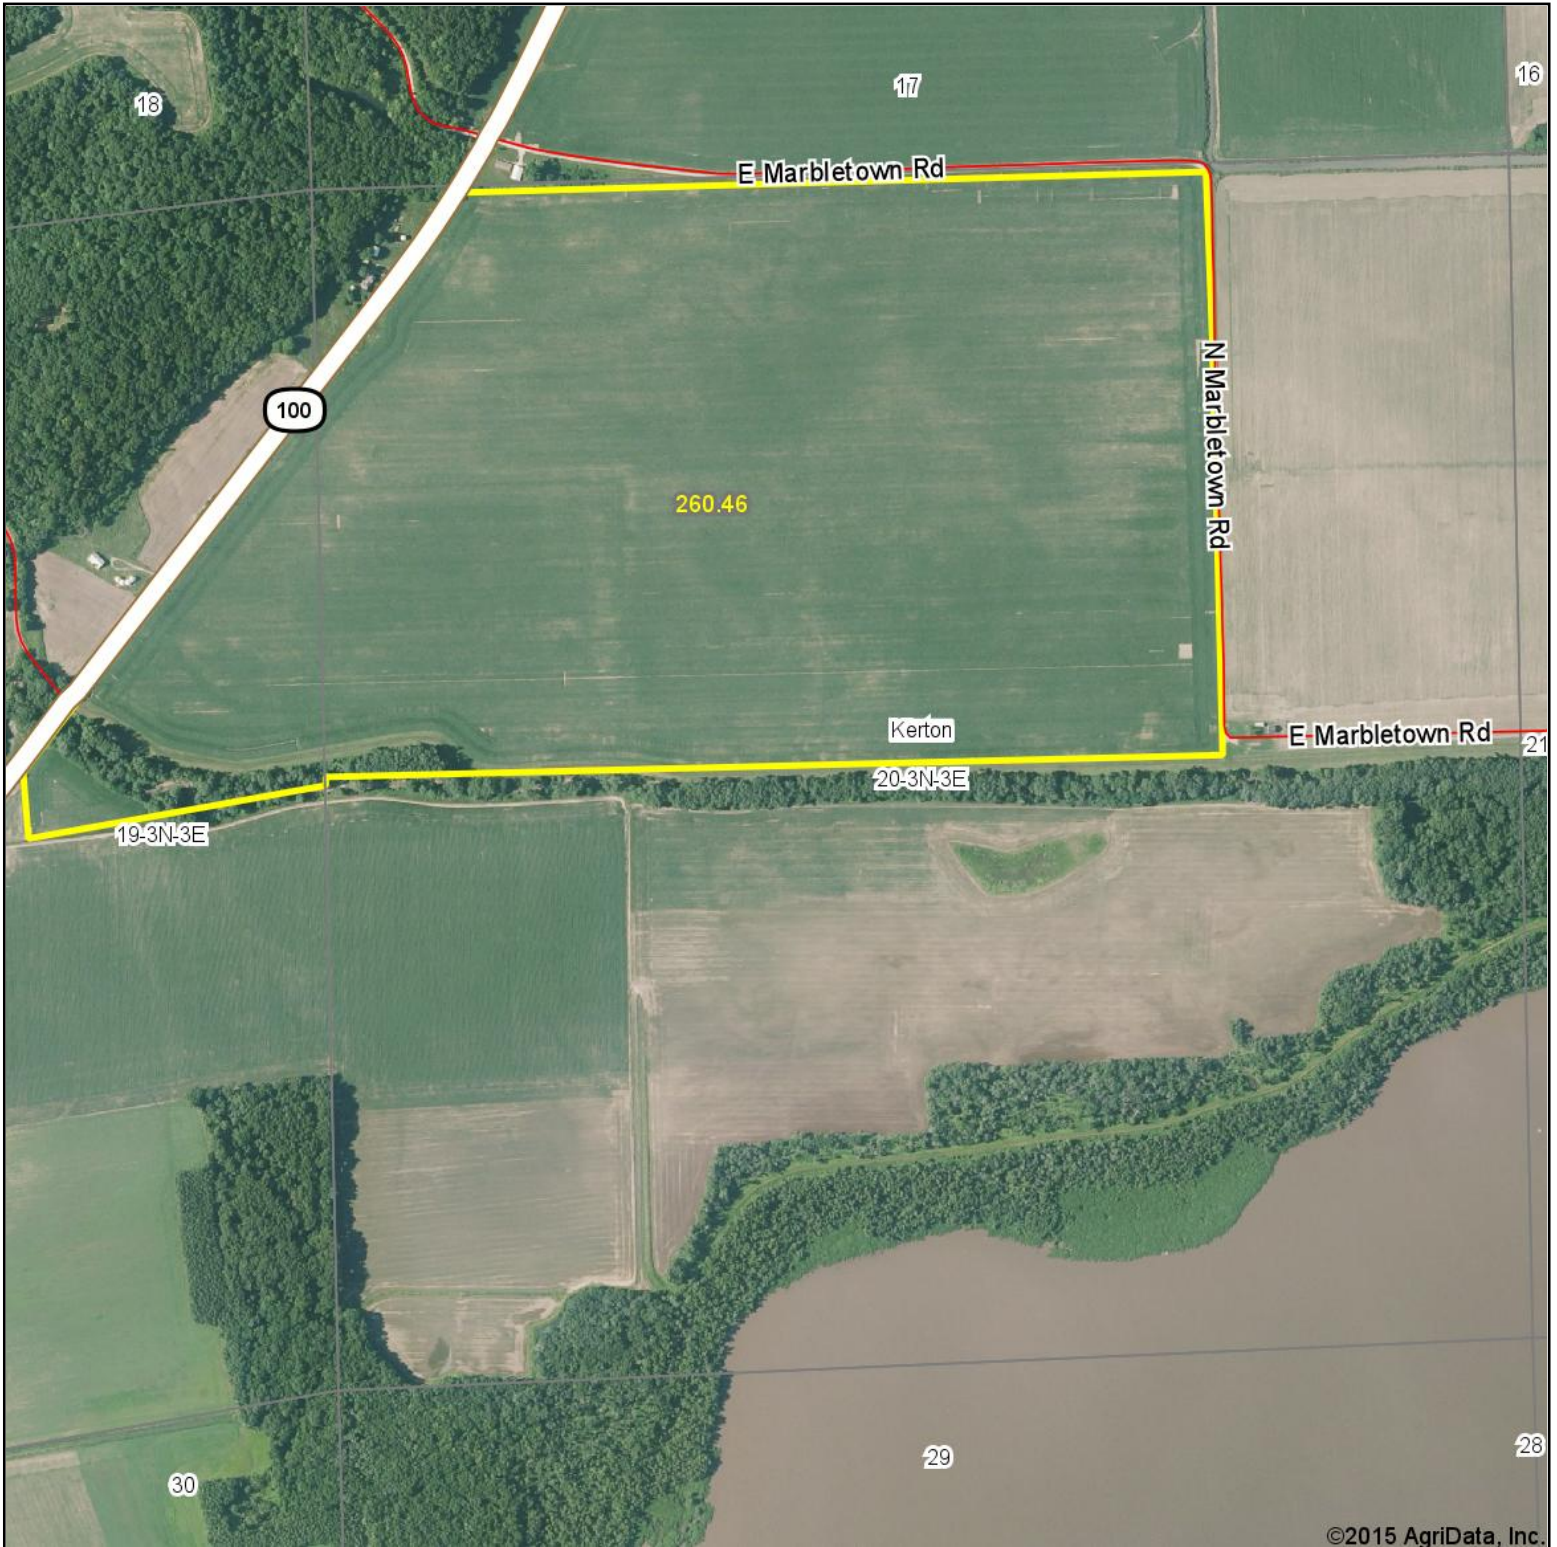

Aerial Map

©2015 AgriData, Inc.

Maps Provided By:

© AgriData, Inc. 2014 www.AgriDataInc.com

20-3N-3E
Fulton County
Illinois

map center: 40° 13' 27.35, 90° 11' 36.82
scale: 11260

4/21/2015