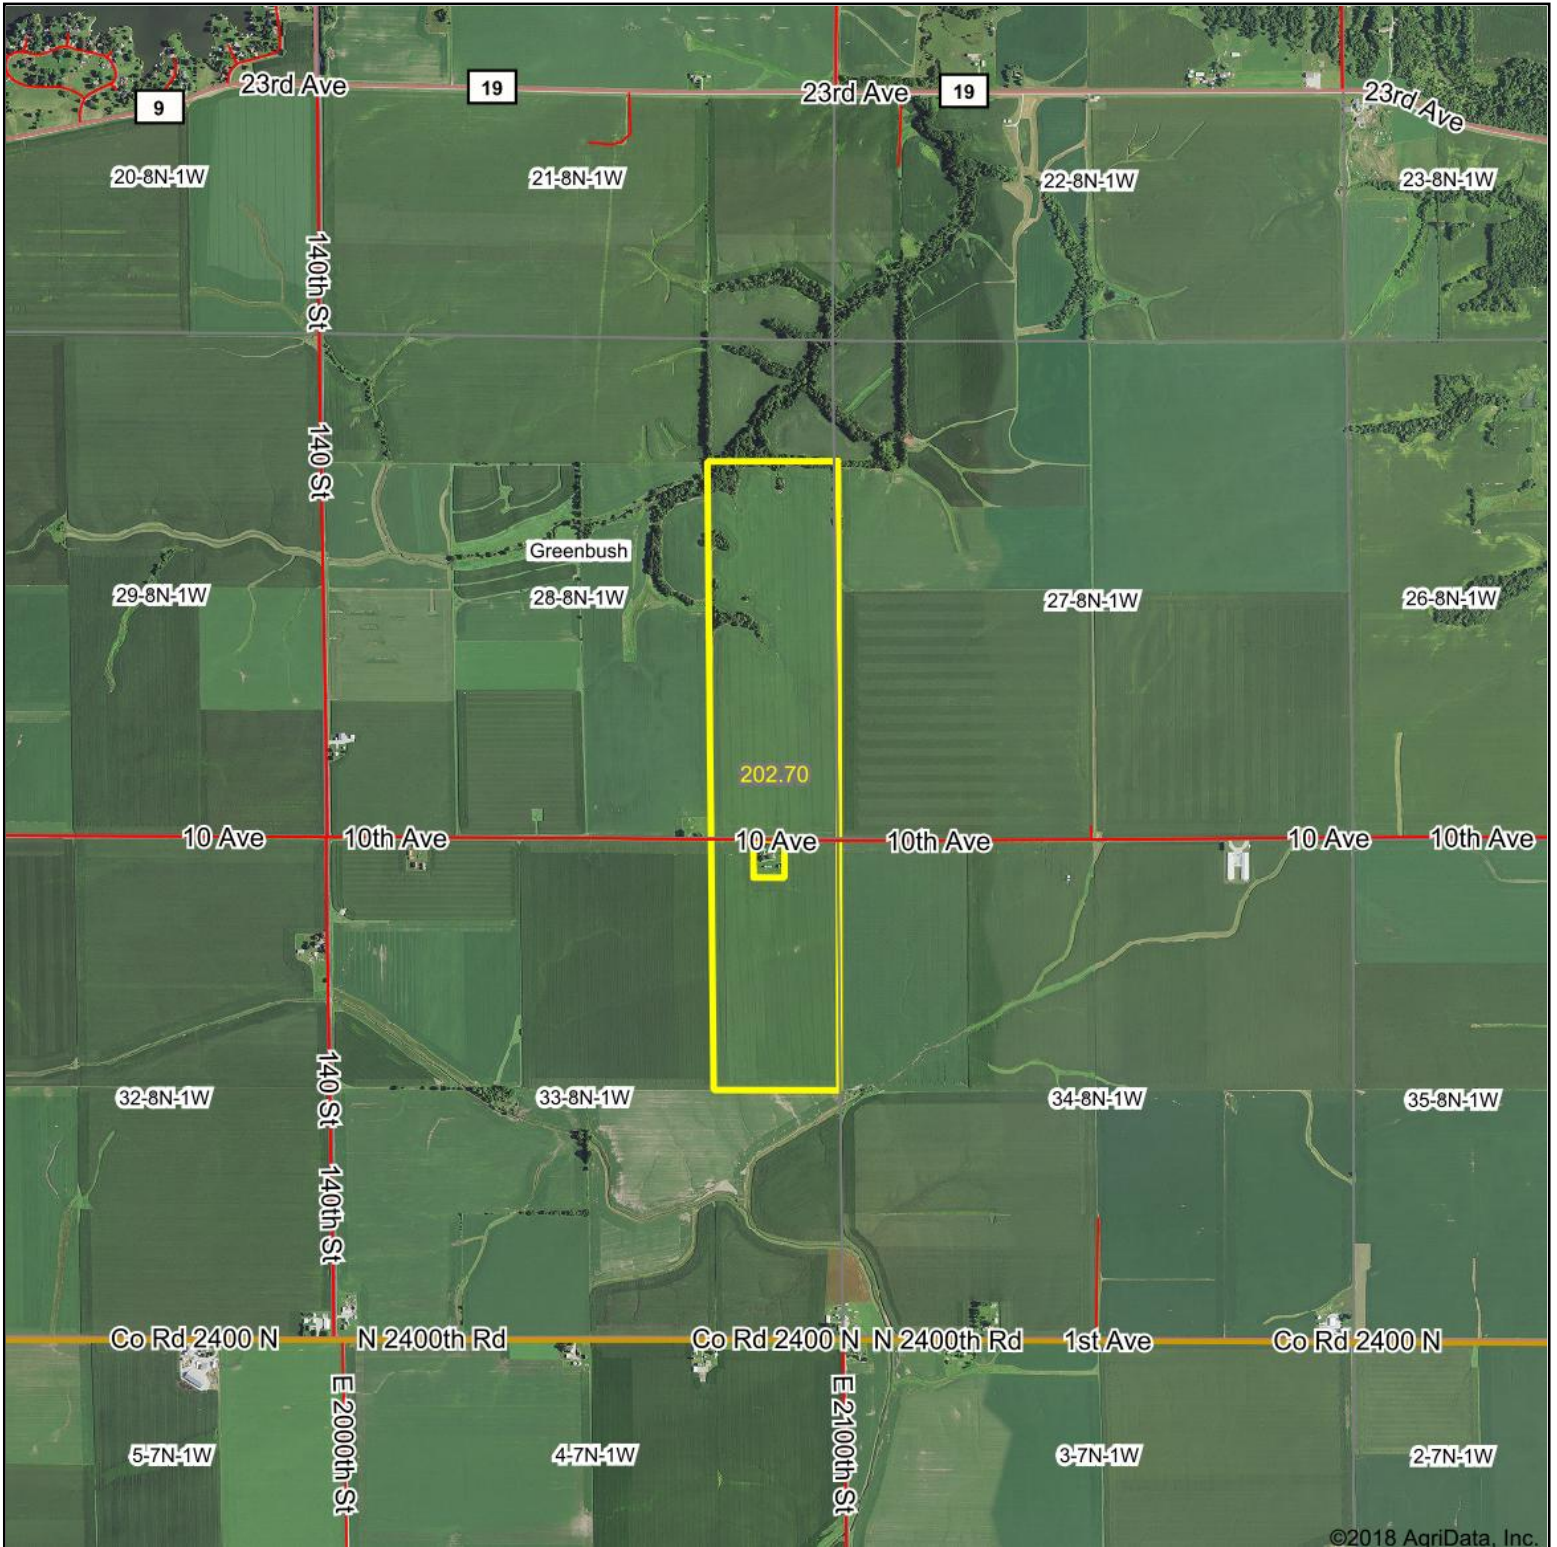

# Dallefield Aerial Map

©2018 AgriData, Inc.

map center: 40° 38' 43.59, -90° 30' 19

**28-8N-1W**  
**Warren County**  
**Illinois**

8/16/2018