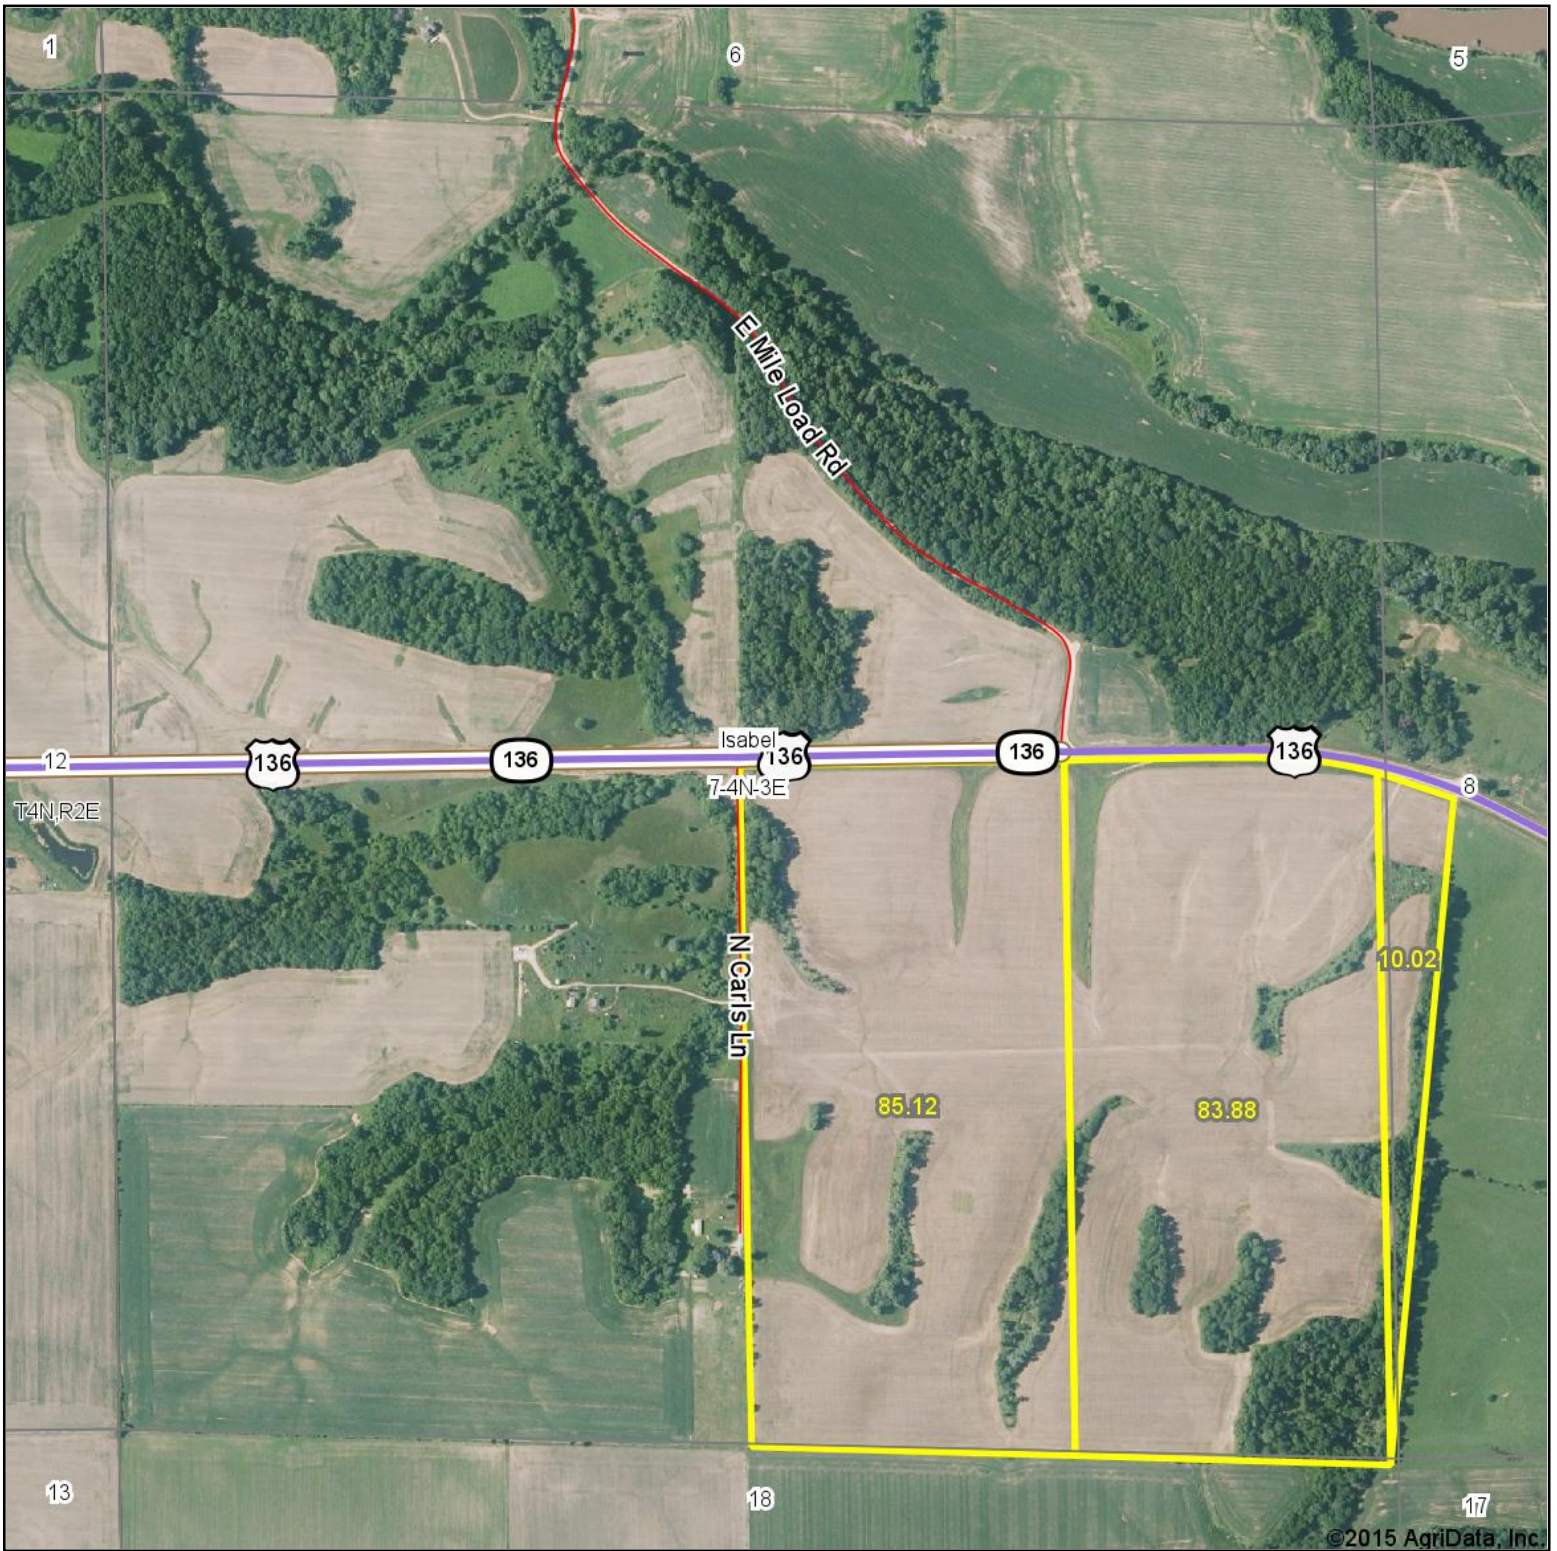

Aerial Map

Maps Provided By:

© AgriData, Inc. 2014 www.AgriDataInc.com

7-4N-3E
Fulton County
Illinois

map center: 40° 20' 30.17, 90° 12' 30.9
scale: 10342

4/22/2015