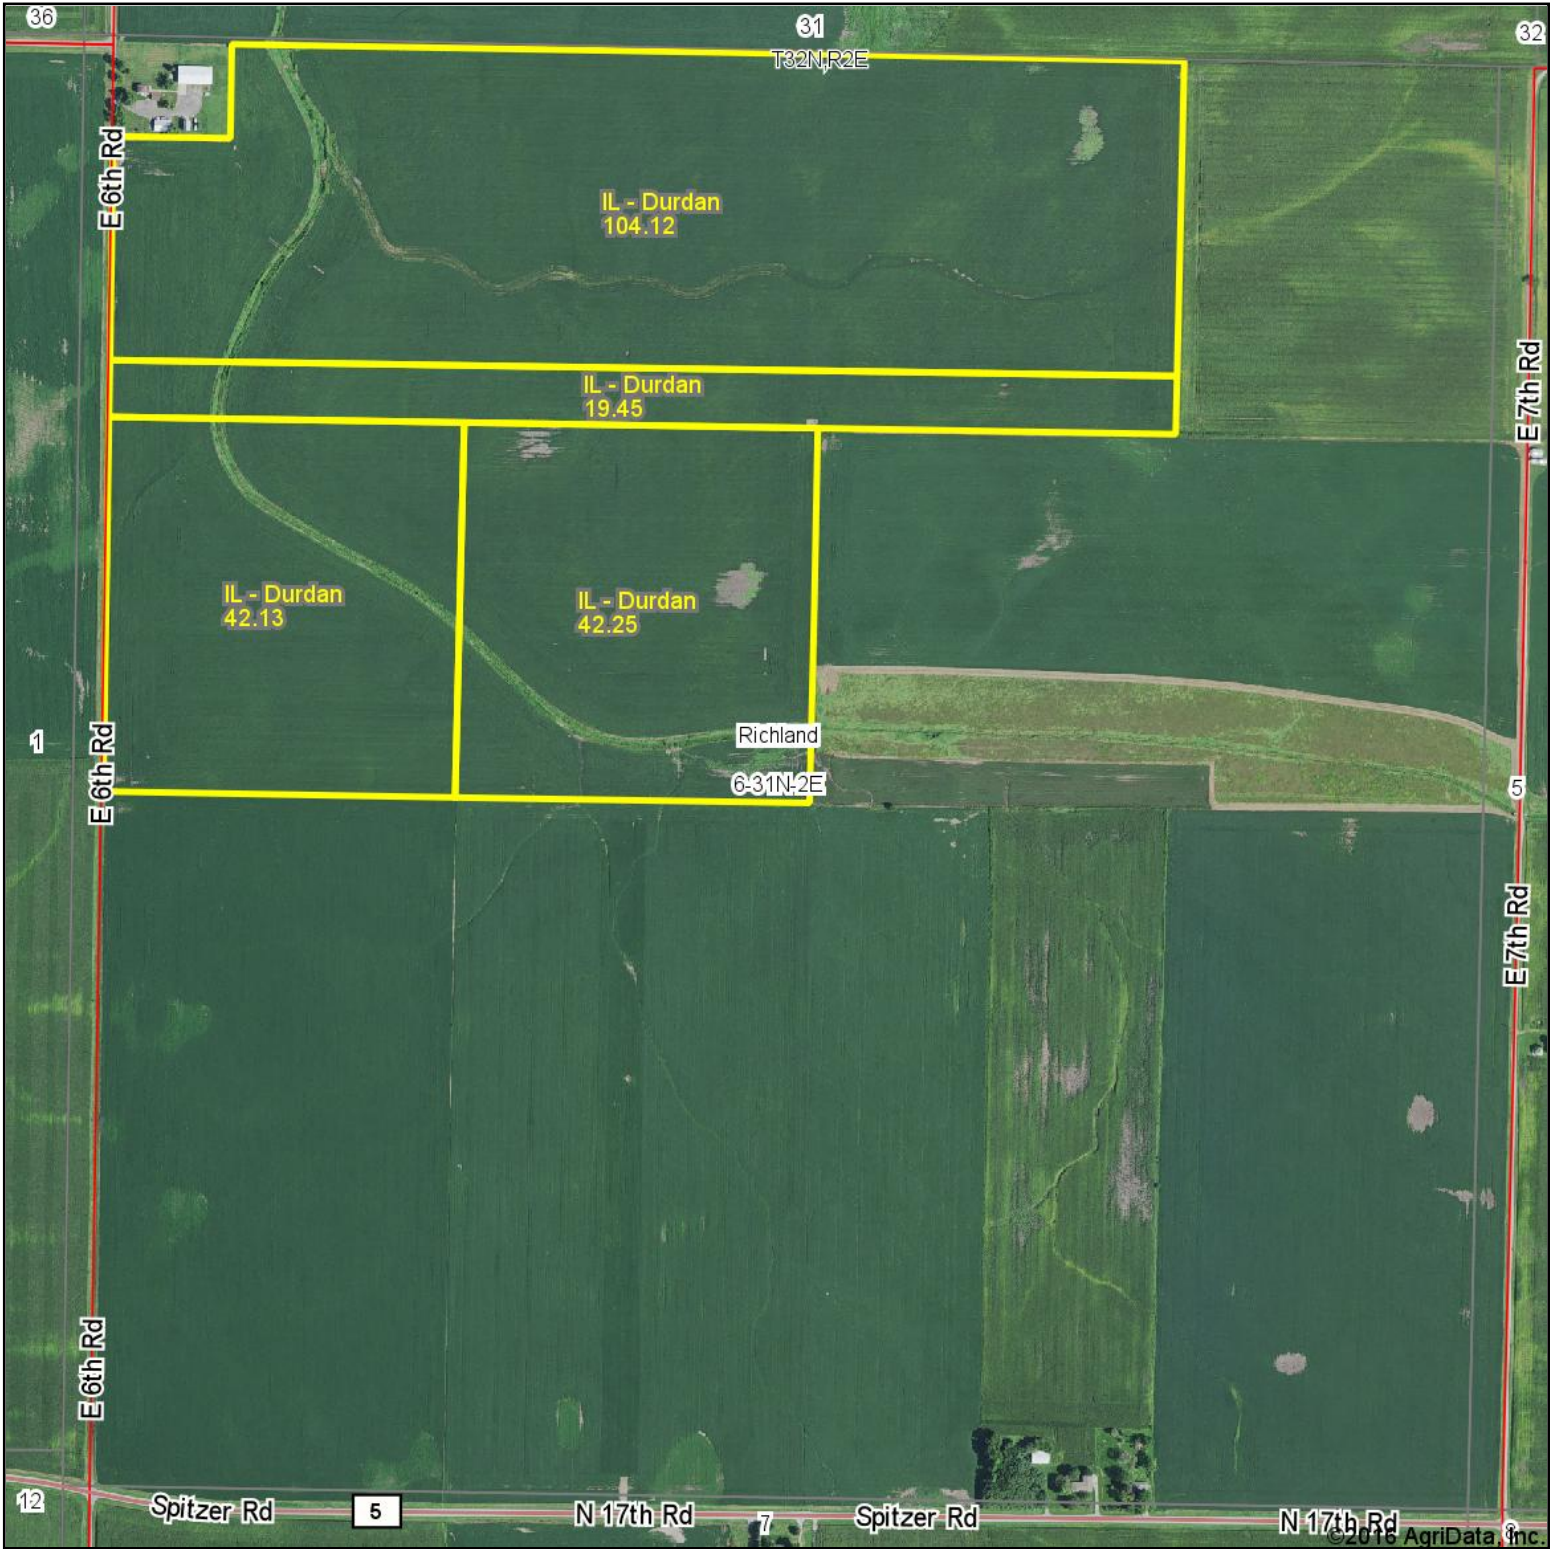

Durdan Aerial Map

map center: 41° 11' 6.27, 89° 2' 20.68

Maps Provided By:

© AgriData, Inc. 2016 www.AgriDataInc.com

6-31N-2E
La Salle County
Illinois

6/23/2016