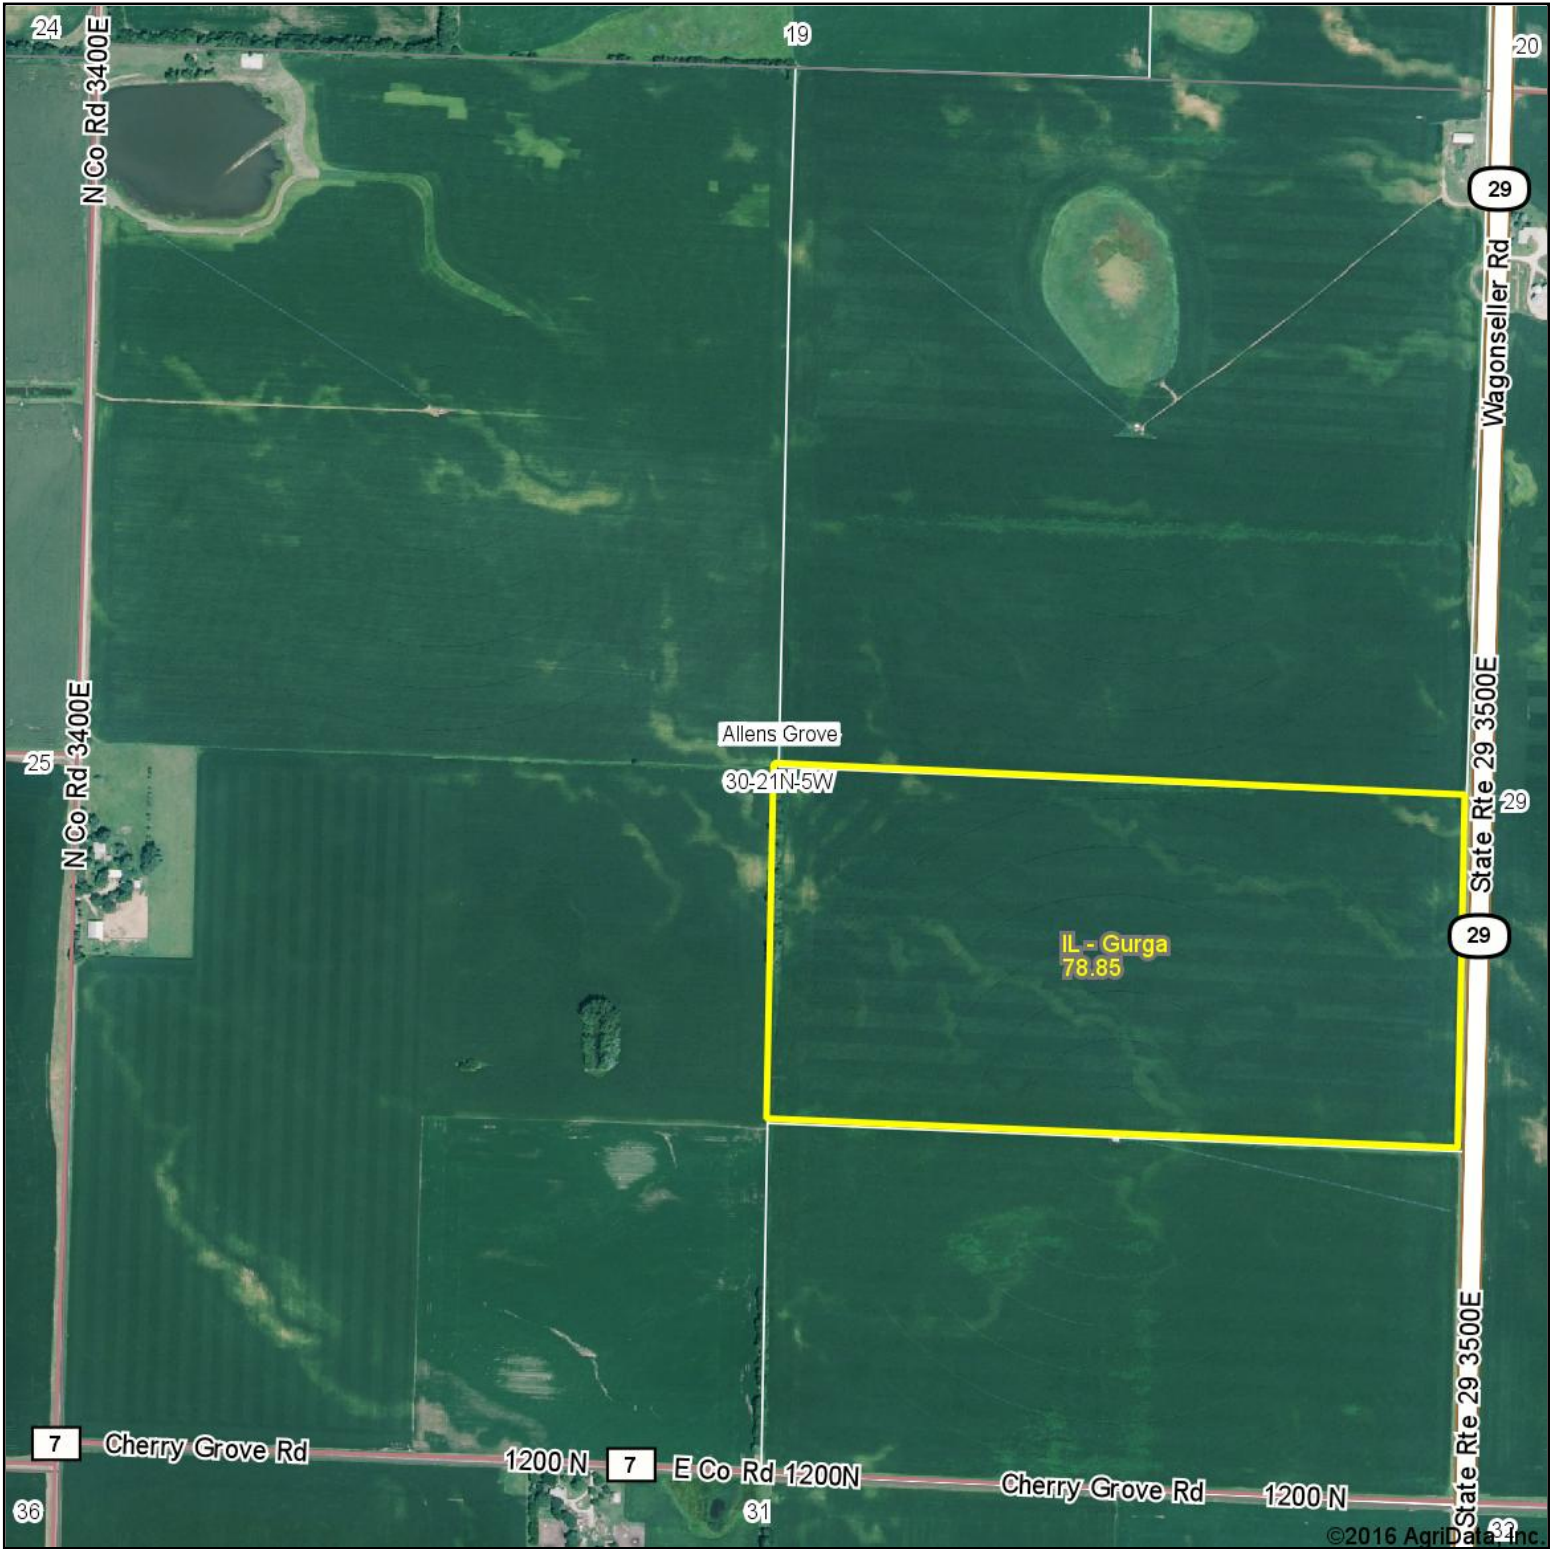

Gurga Aerial Map

map center: 40° 14' 22.05, 89° 42' 18.81

Maps Provided By:

© AgriData, Inc. 2016 www.AgriDataInc.com

30-21N-5W
Mason County
Illinois

4/14/2016