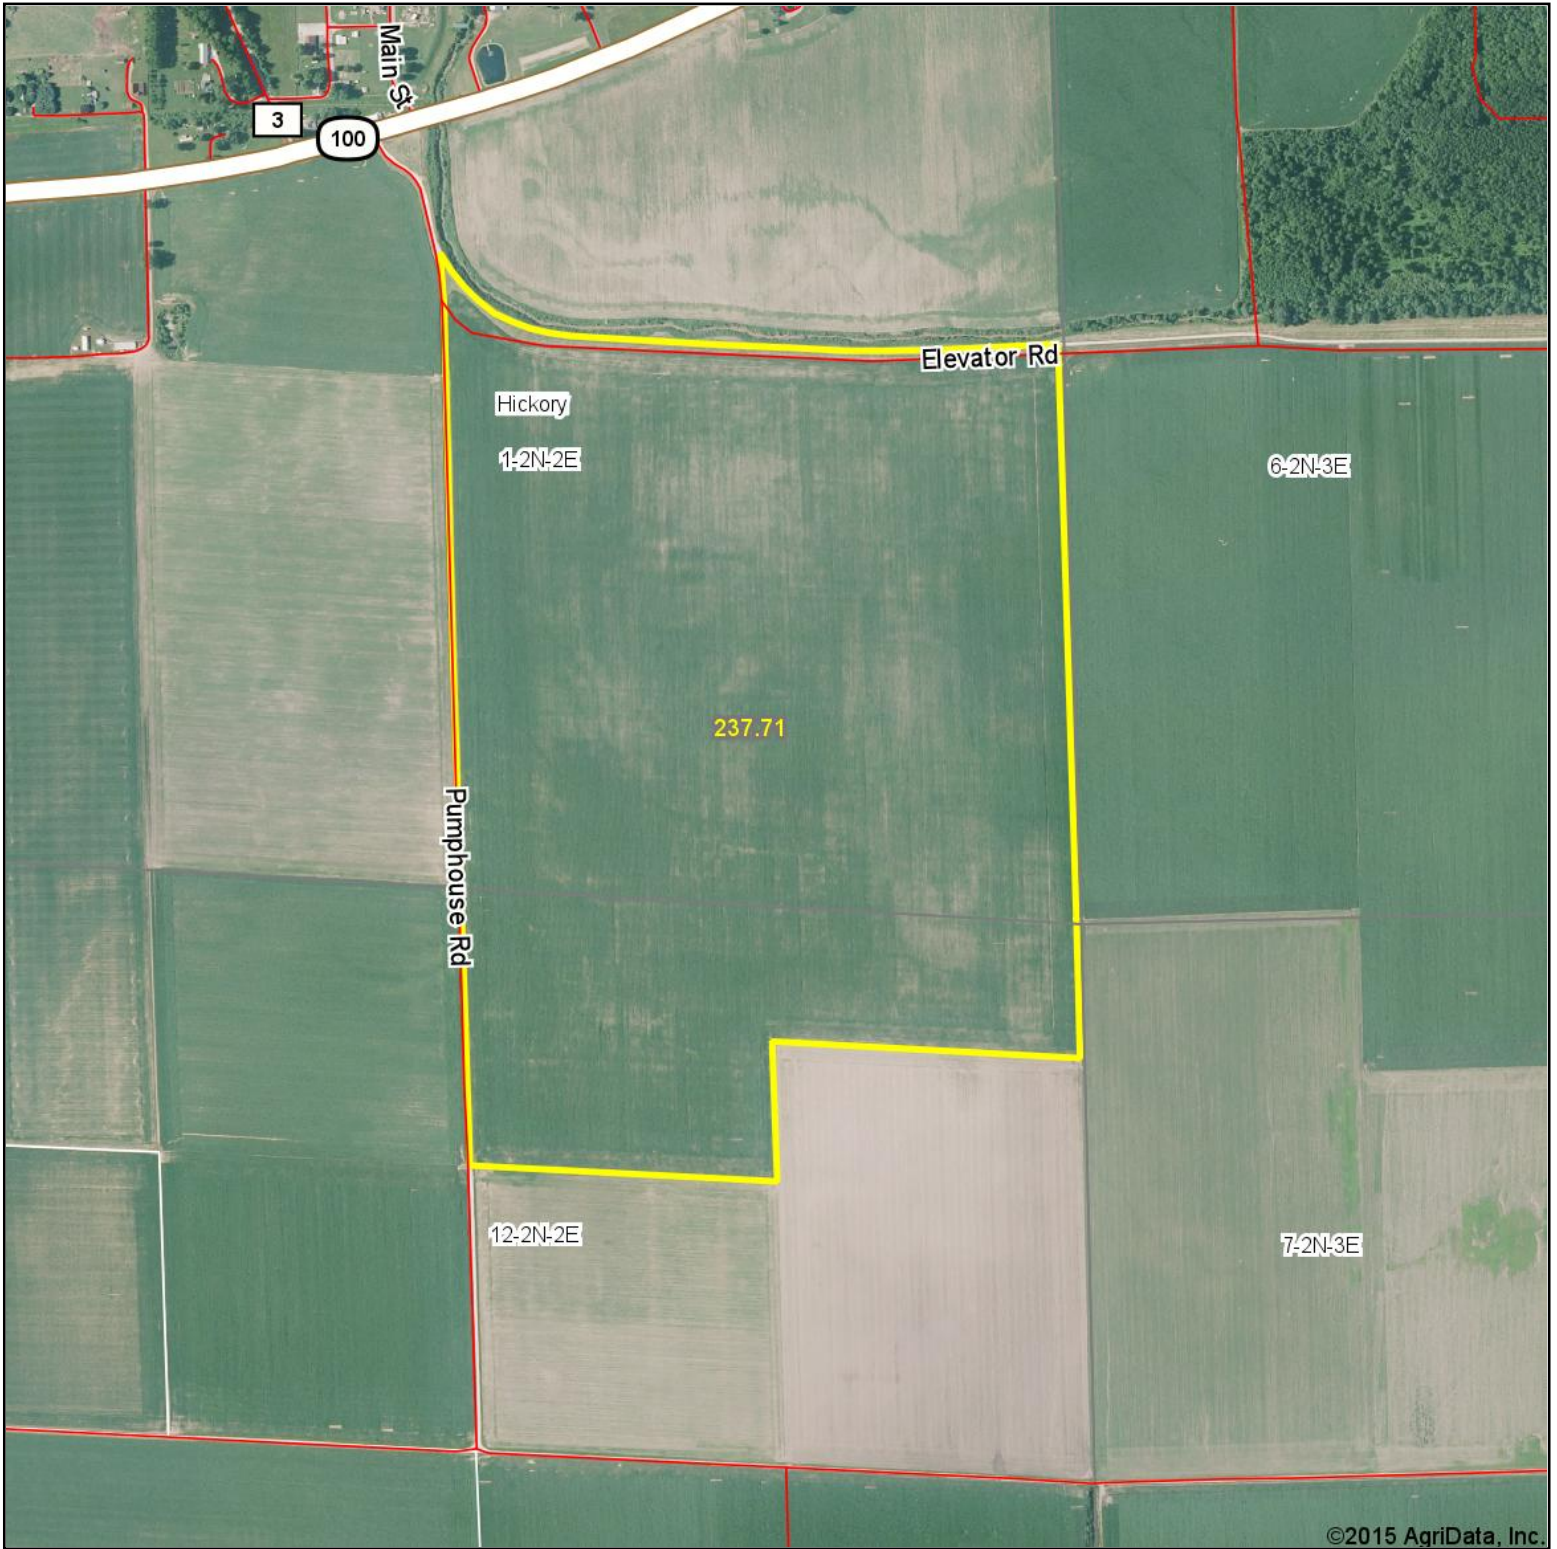

Aerial Map

©2015 AgriData, Inc.

Maps Provided By:

CUSTOMIZED ONLINE MAPPING
© AgriData, Inc. 2014 www.AgriDataInc.com

1-2N-2E
Schuyler County
Illinois

map center: 40° 10' 17.38, 90° 13' 29.88
scale: 11850

4/21/2015