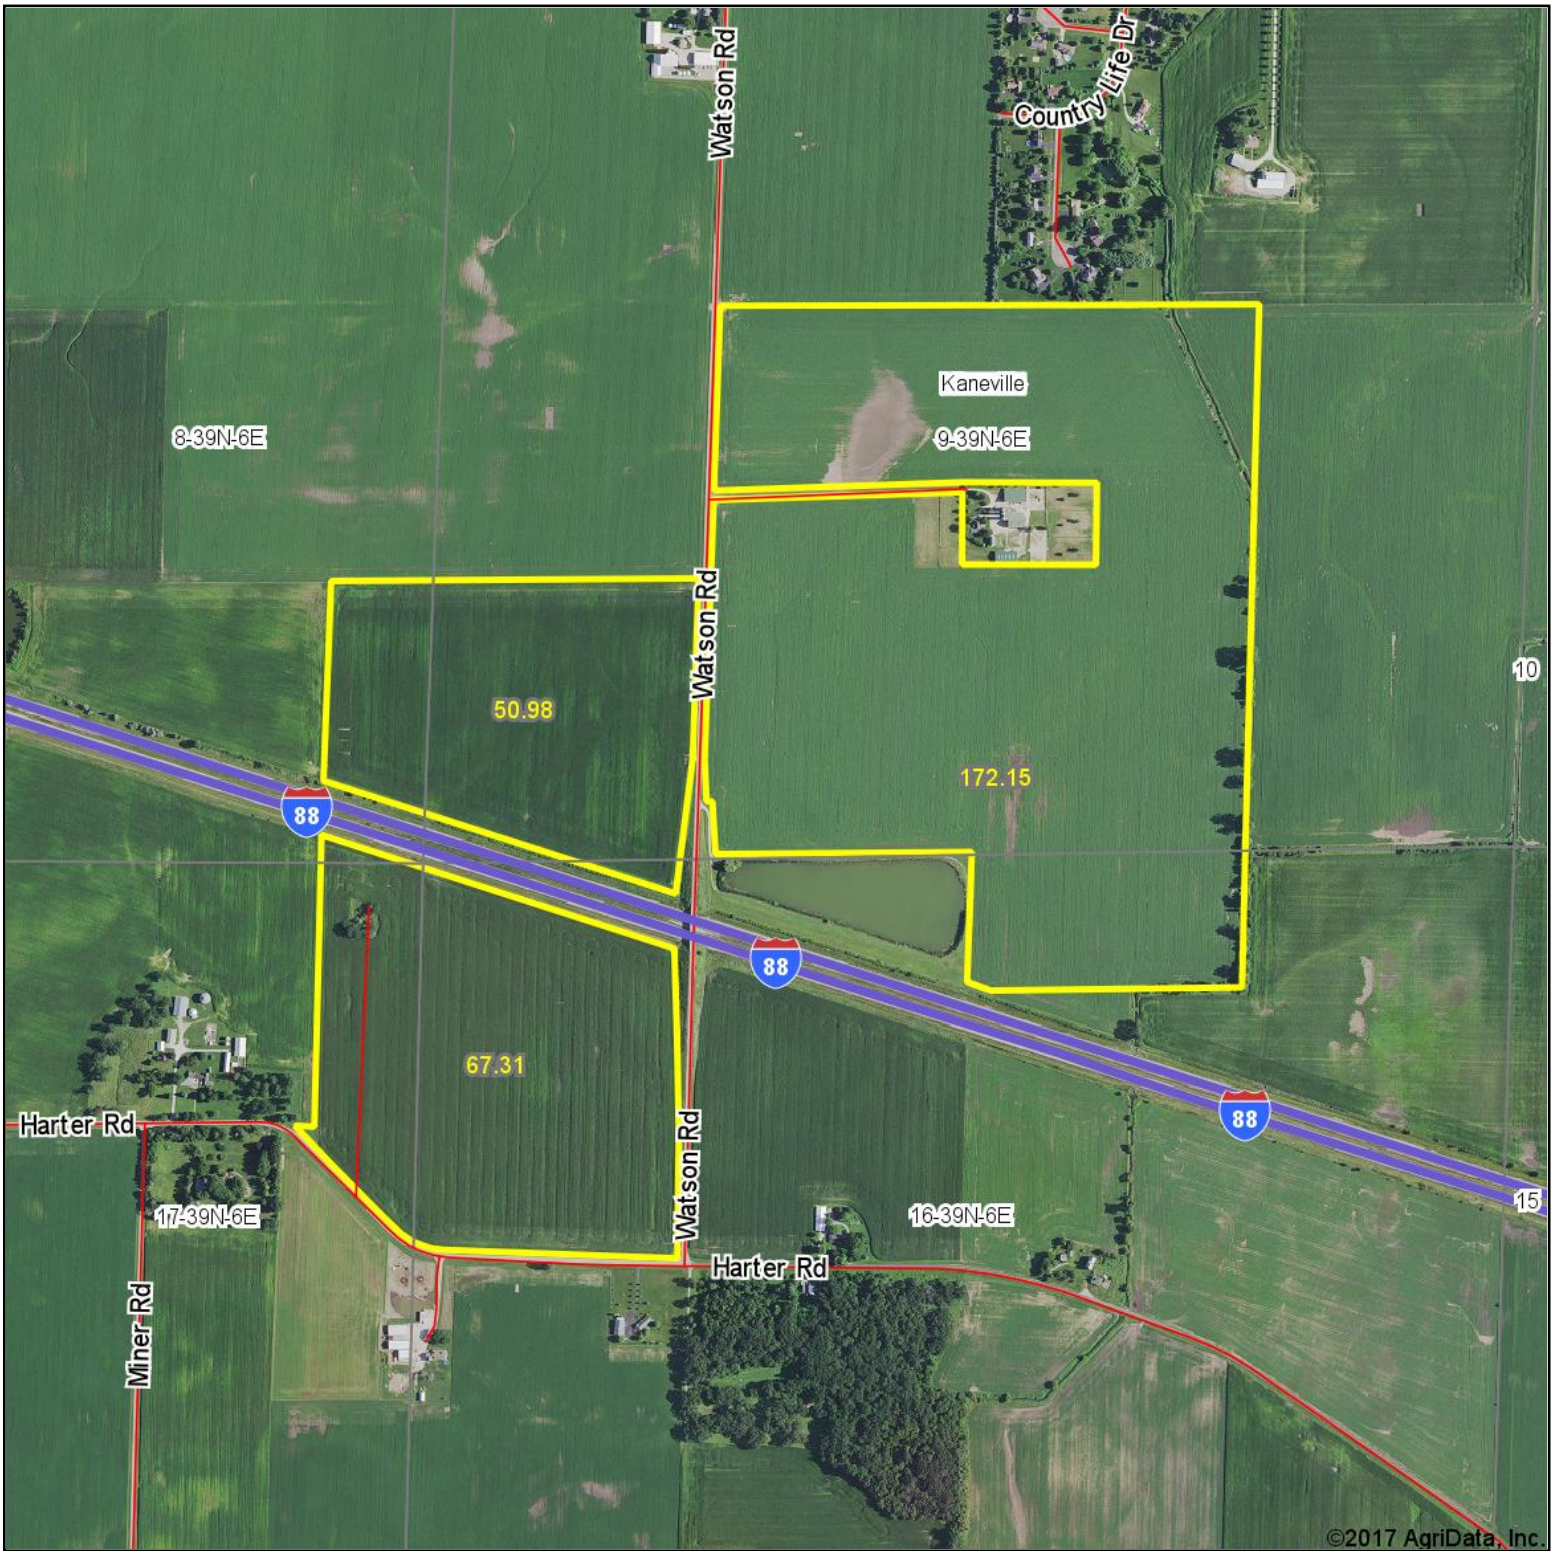

Kane County - Abraham Aerial Map

map center: 41° 51' 59.03, -88° 33' 36.82

Maps Provided By:
surety
CUSTOMIZED ONLINE MAPPING
© AgriData, Inc. 2017 www.AgriDataInc.com

9-39N-6E
Kane County
Illinois

6/26/2017