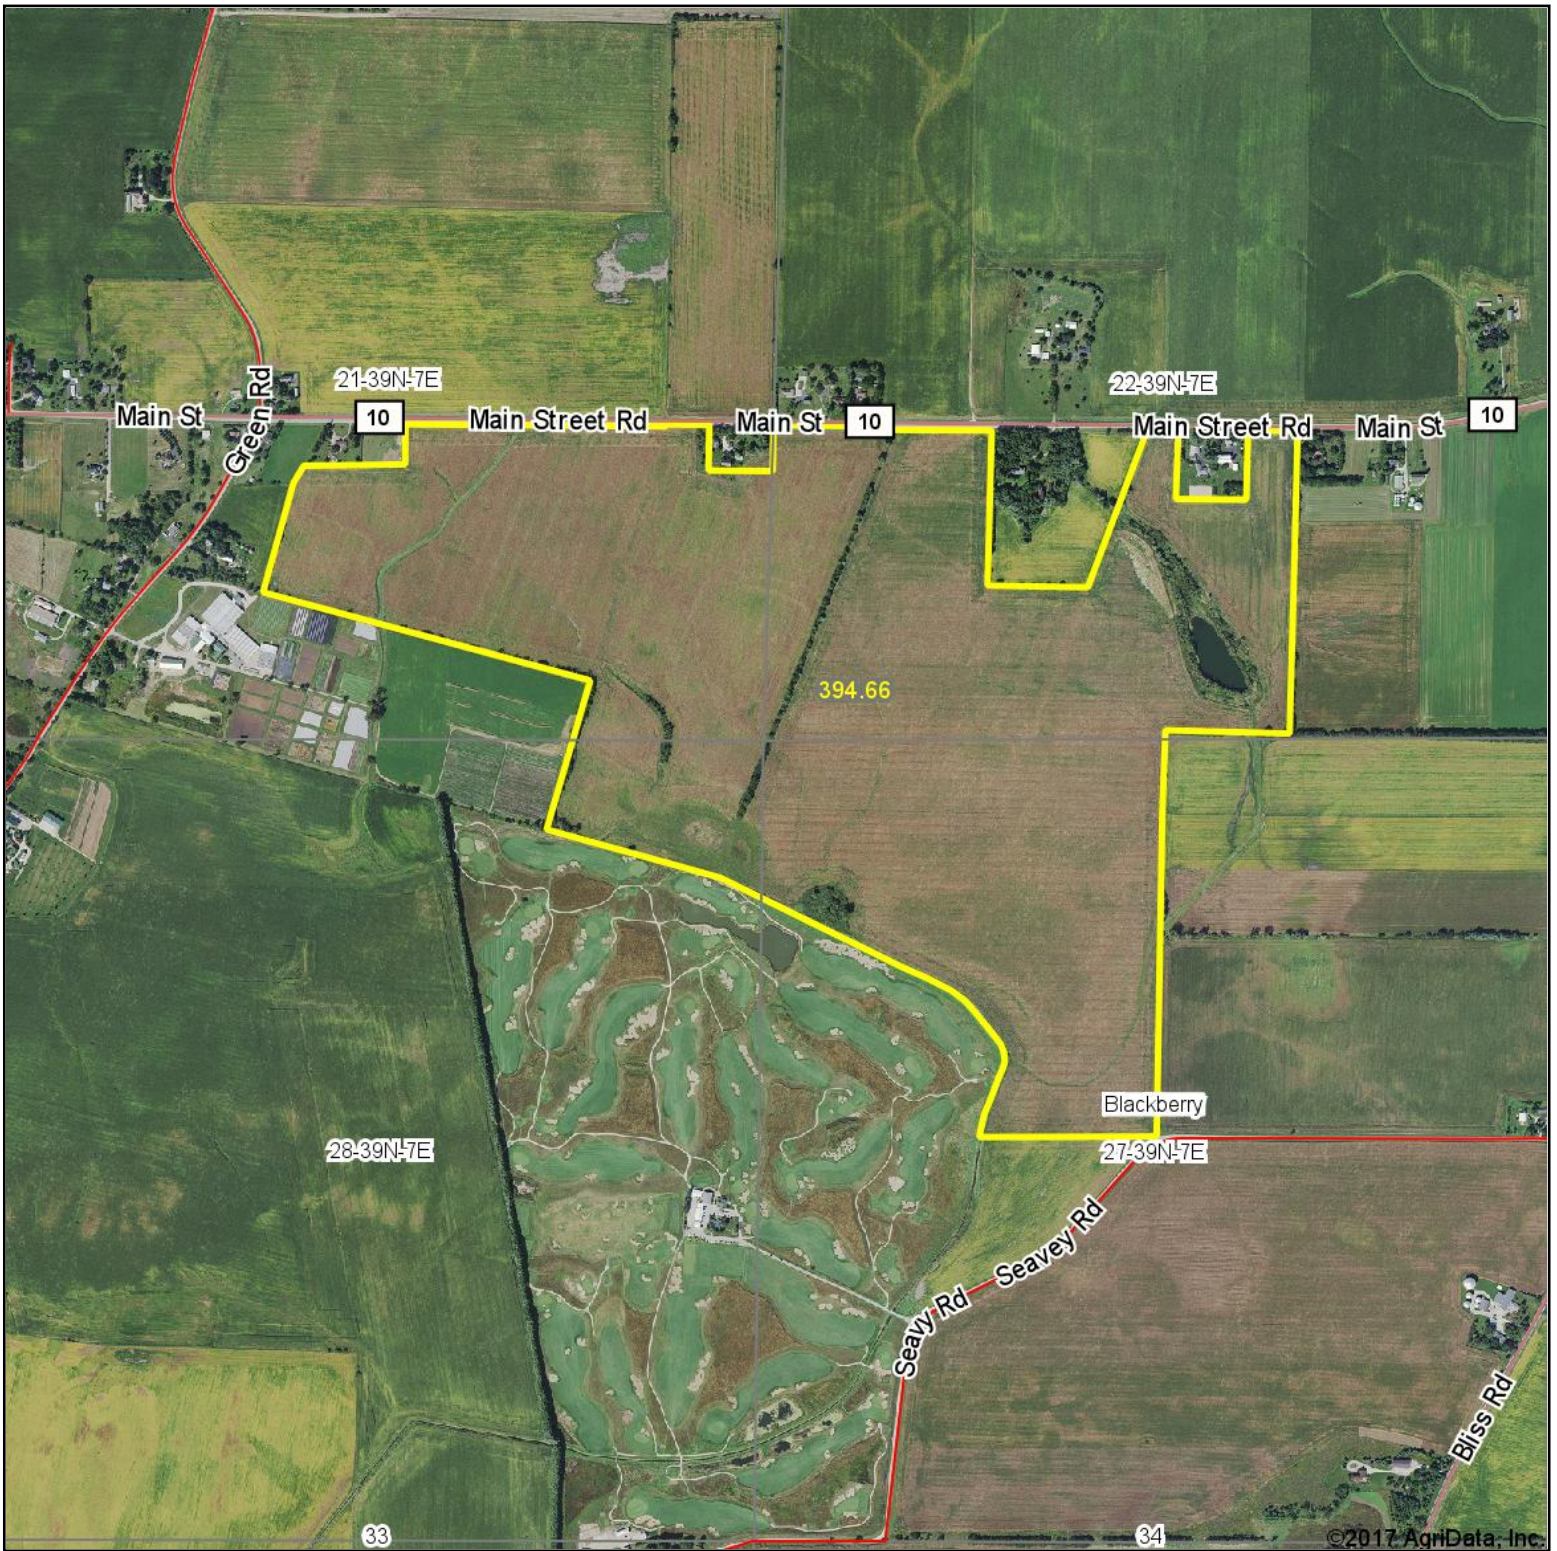

Kane County - Blackberry Aerial Map

map center: 41° 50' 15.19, -88° 26' 1.59

Maps Provided By:
surety
CUSTOMIZED ONLINE MAPPING
© AgriData, Inc. 2017 www.AgriDataInc.com

27-39N-7E
Kane County
Illinois

6/26/2017