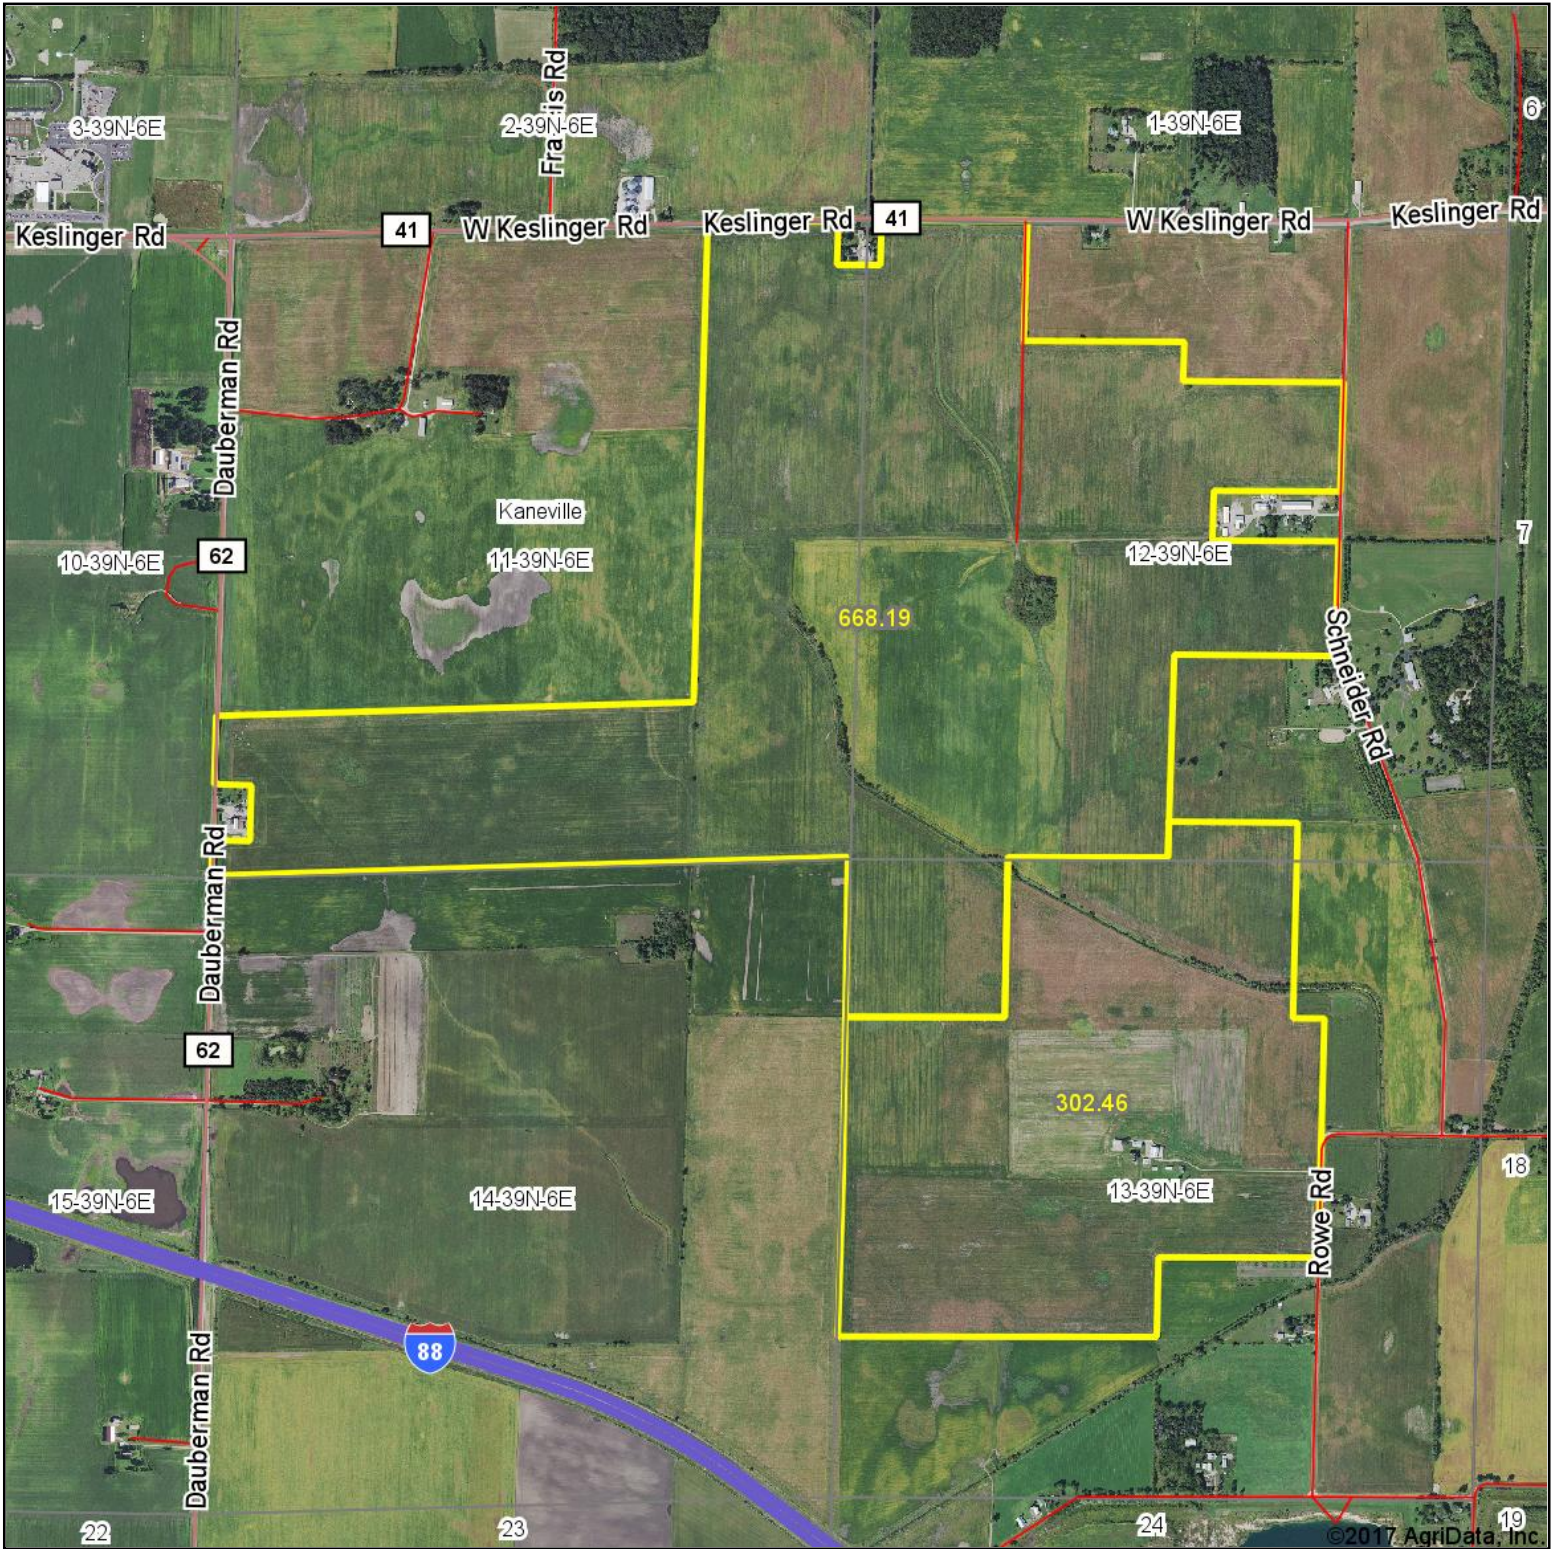

Kane County - Elburn Aerial Map

map center: 41° 52' 5.55, -88° 30' 37.23

Maps Provided By:
surety
CUSTOMIZED ONLINE MAPPING
© AgriData, Inc. 2017 www.AgriDataInc.com

11-39N-6E
Kane County
Illinois

6/26/2017