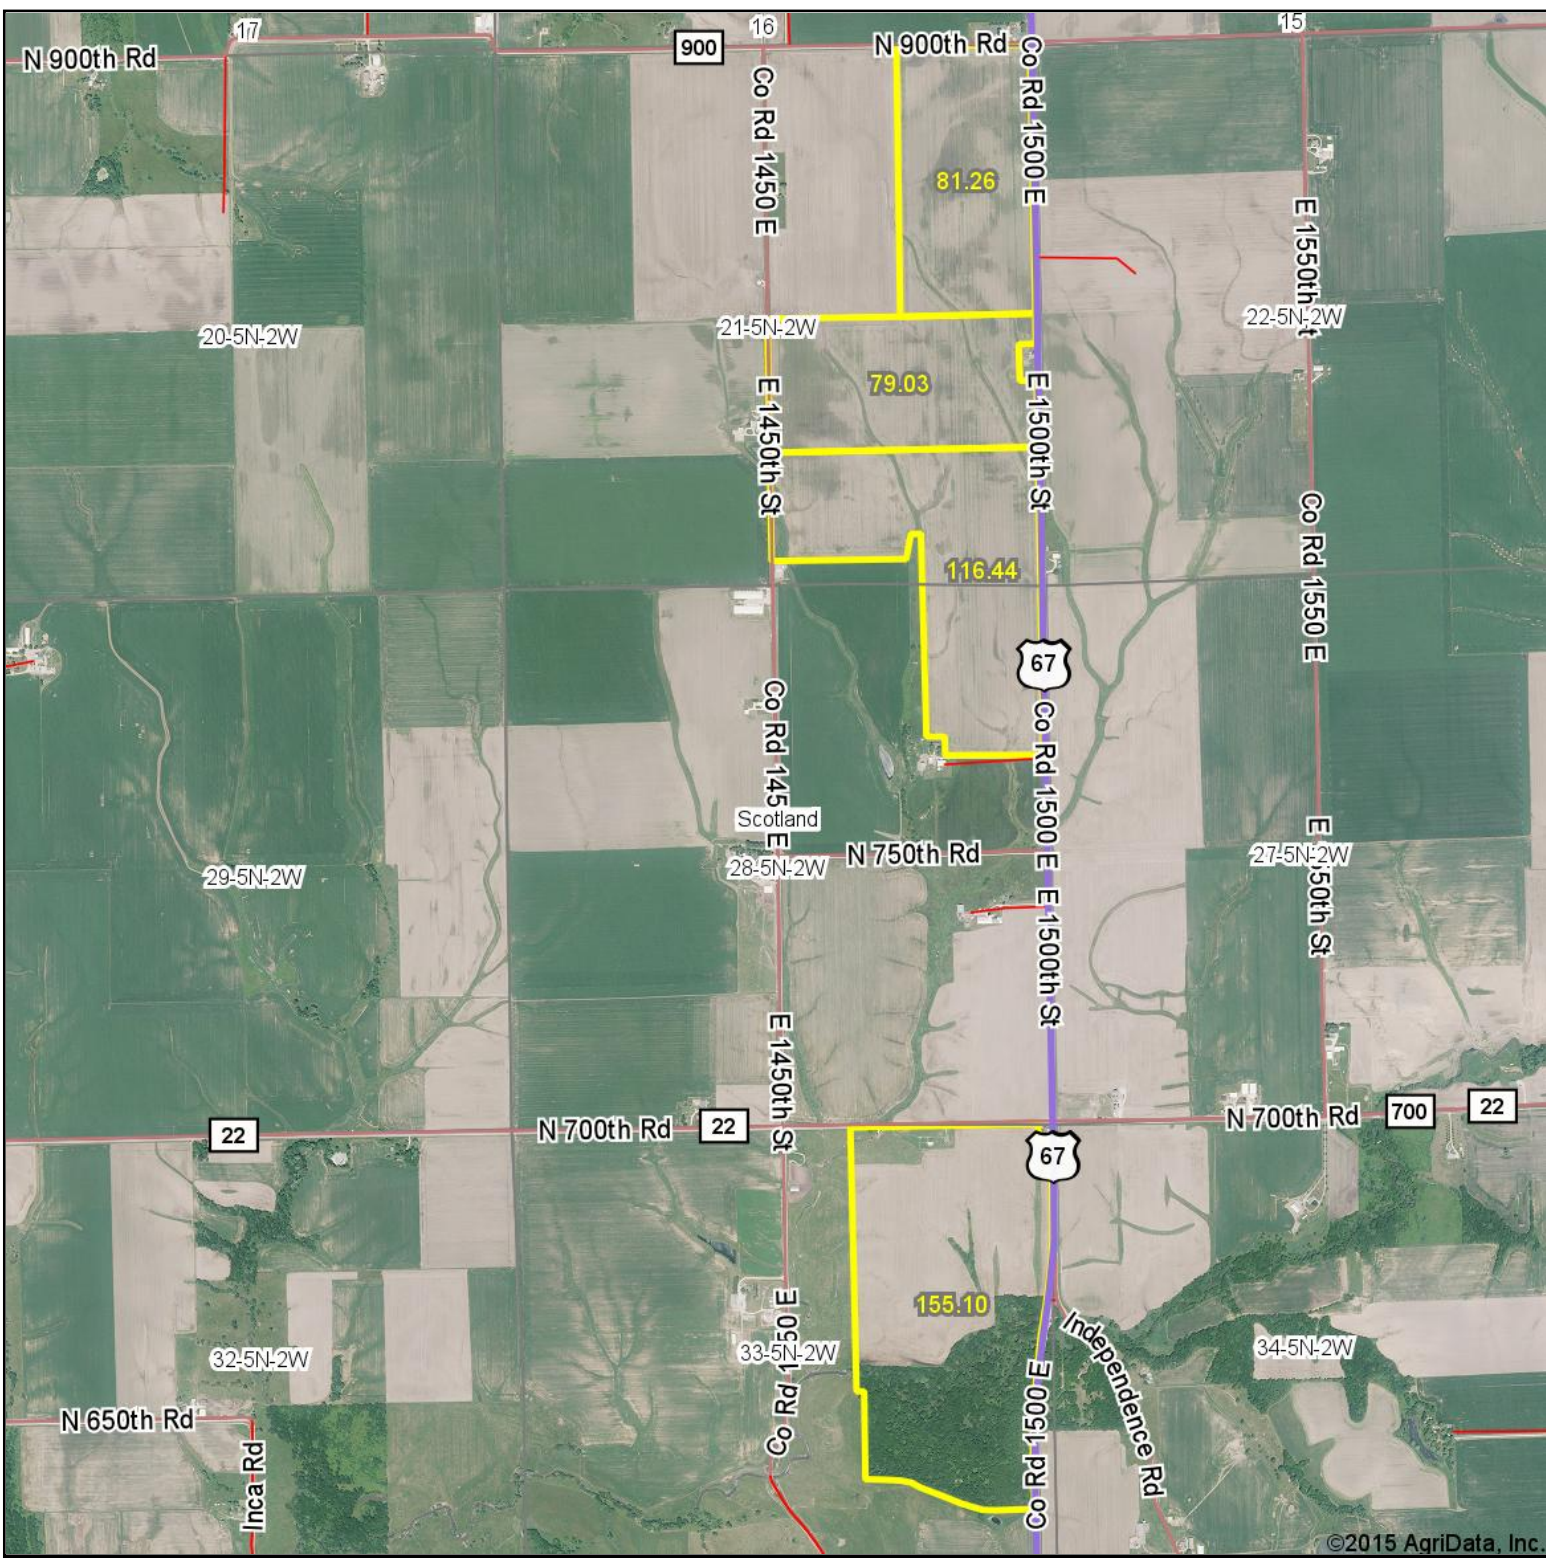

Aerial Map

©2015 AgriData, Inc.

Maps Provided By:

© AgriData, Inc. 2014 www.AgridataInc.com

28-5N-2W
McDonough County
Illinois

map center: 40° 23' 27.65, 90° 37' 42.69
scale: 25099

4/21/2015