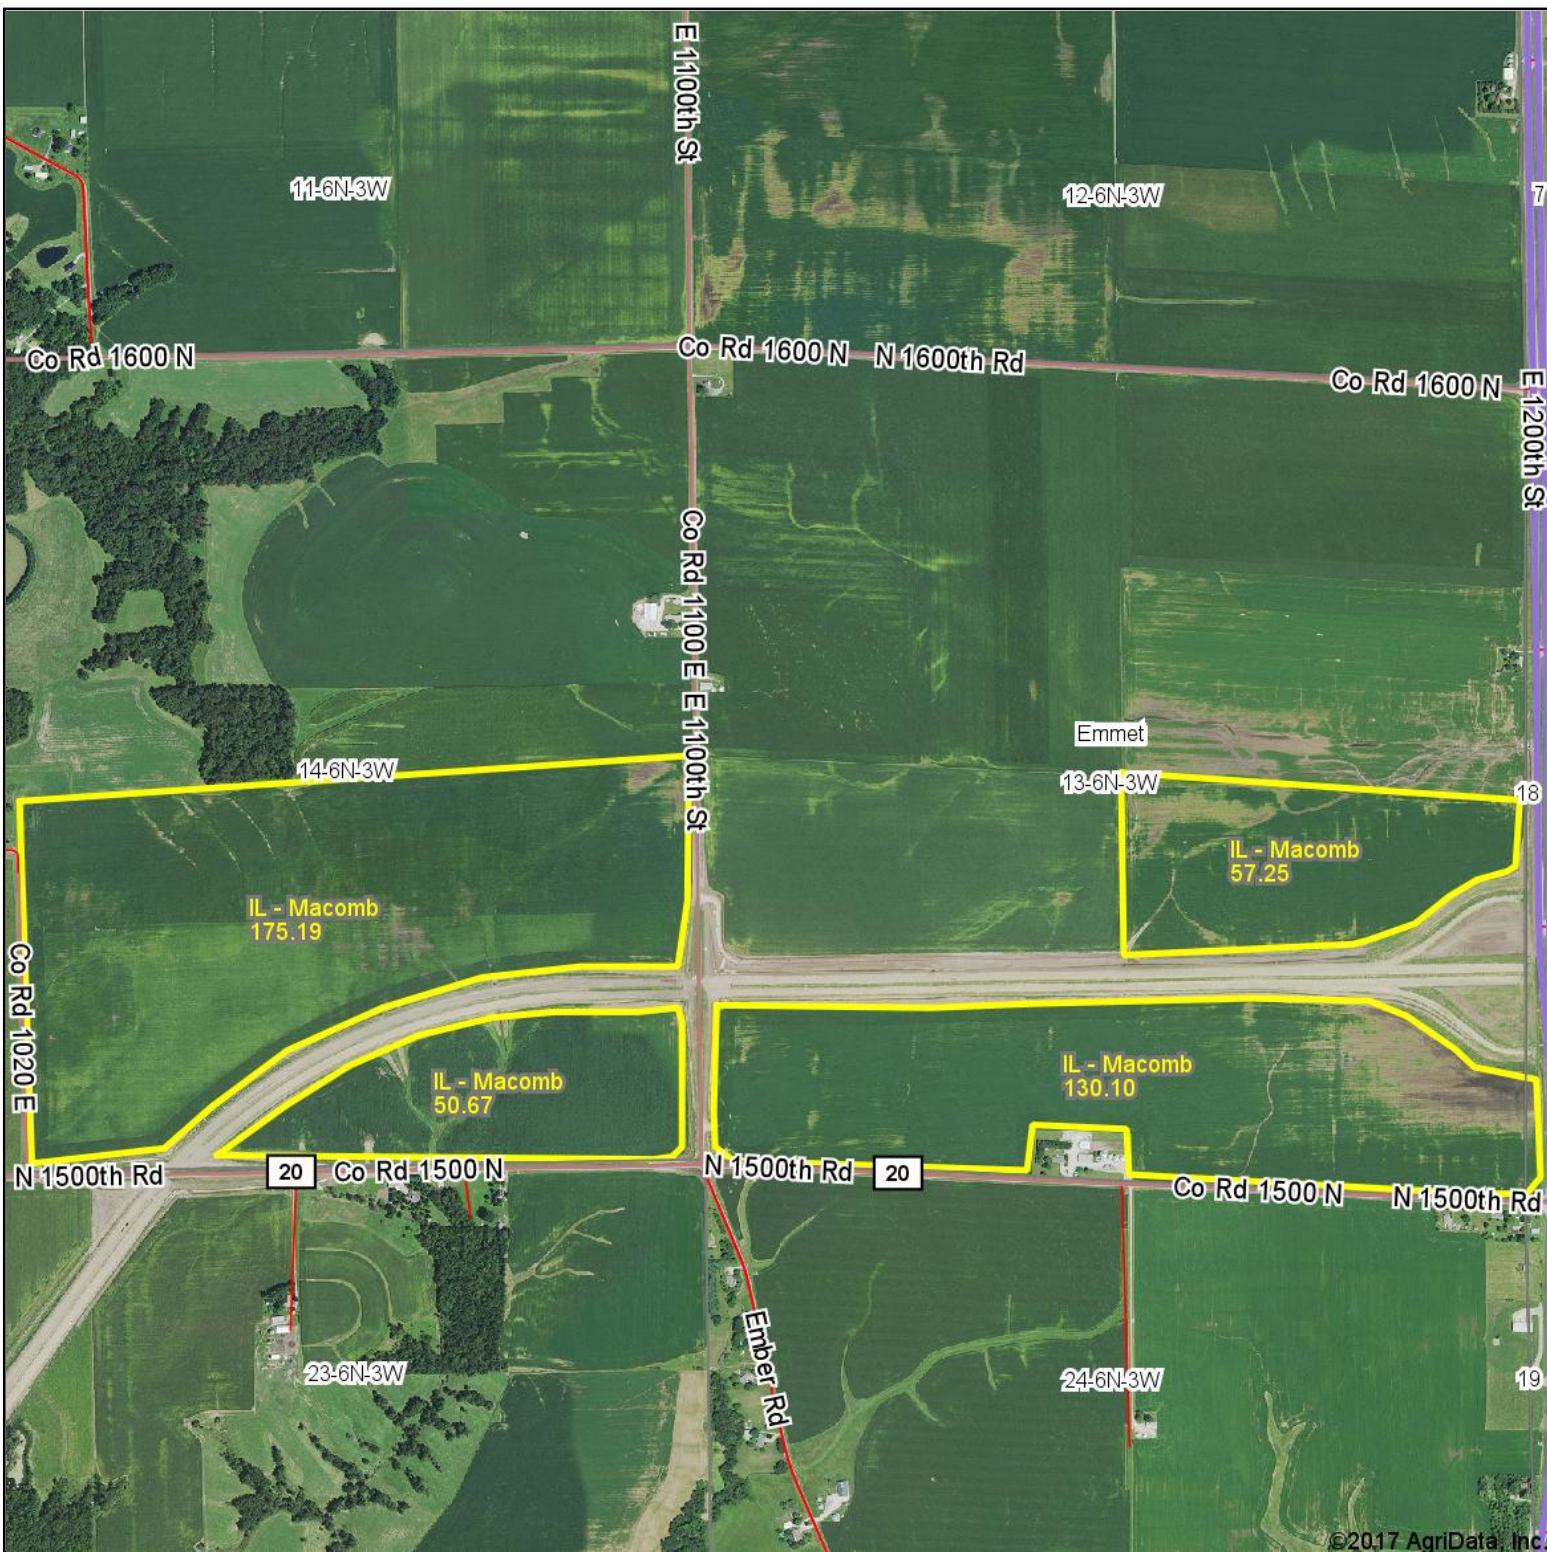

# Macomb Aerial Map

©2017 AgriData, Inc.

map center: 40° 30' 25.49, -90° 41' 33.28

**13-6N-3W**  
**McDonough County**  
**Illinois**

1/27/2017