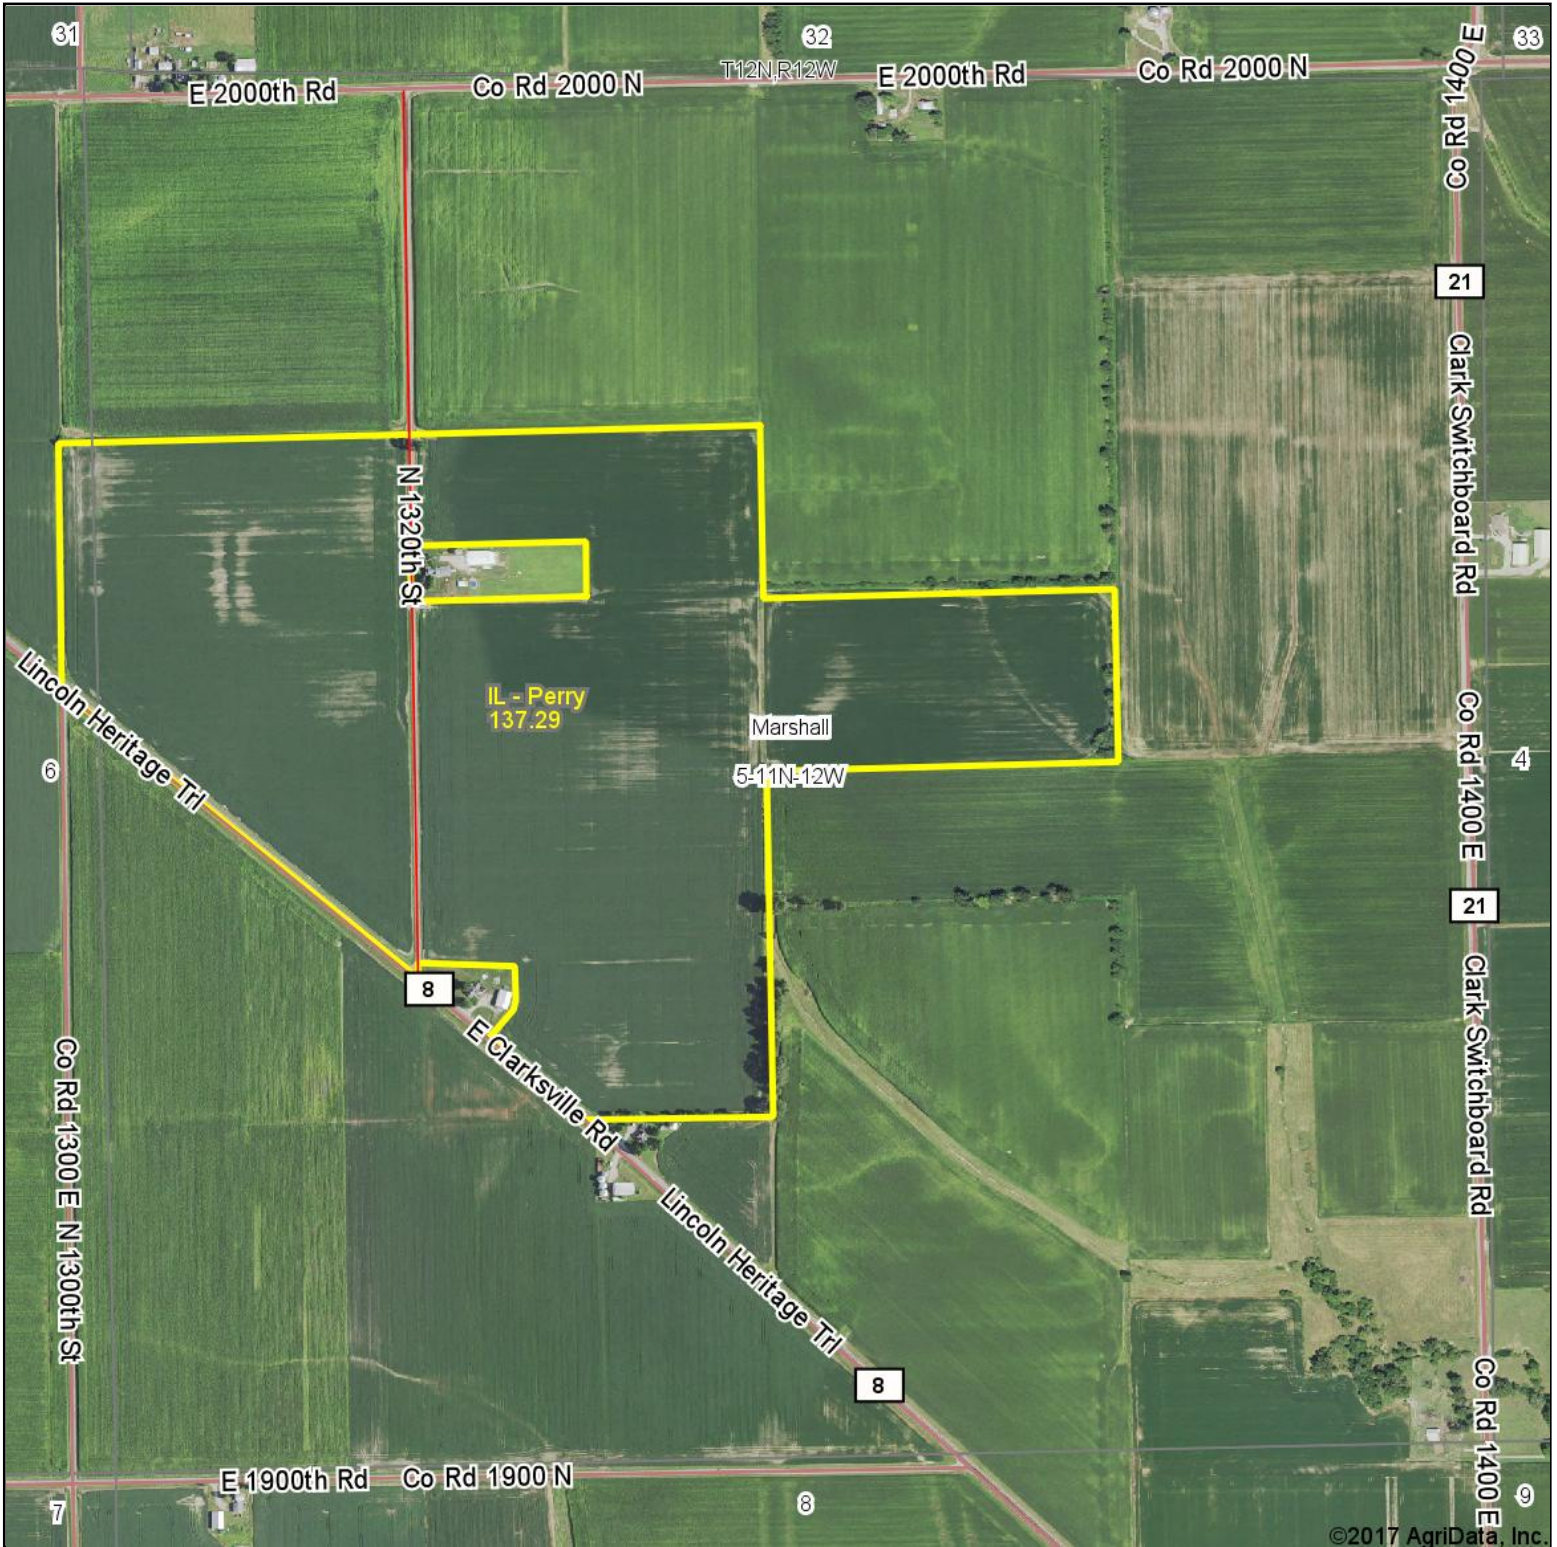

Perry Aerial Map

map center: 39° 26' 7.07, -87° 45' 47.89

Maps Provided By:

© AgriData, Inc. 2017 www.AgriDataInc.com

5-11N-12W
Clark County
Illinois

2/9/2017