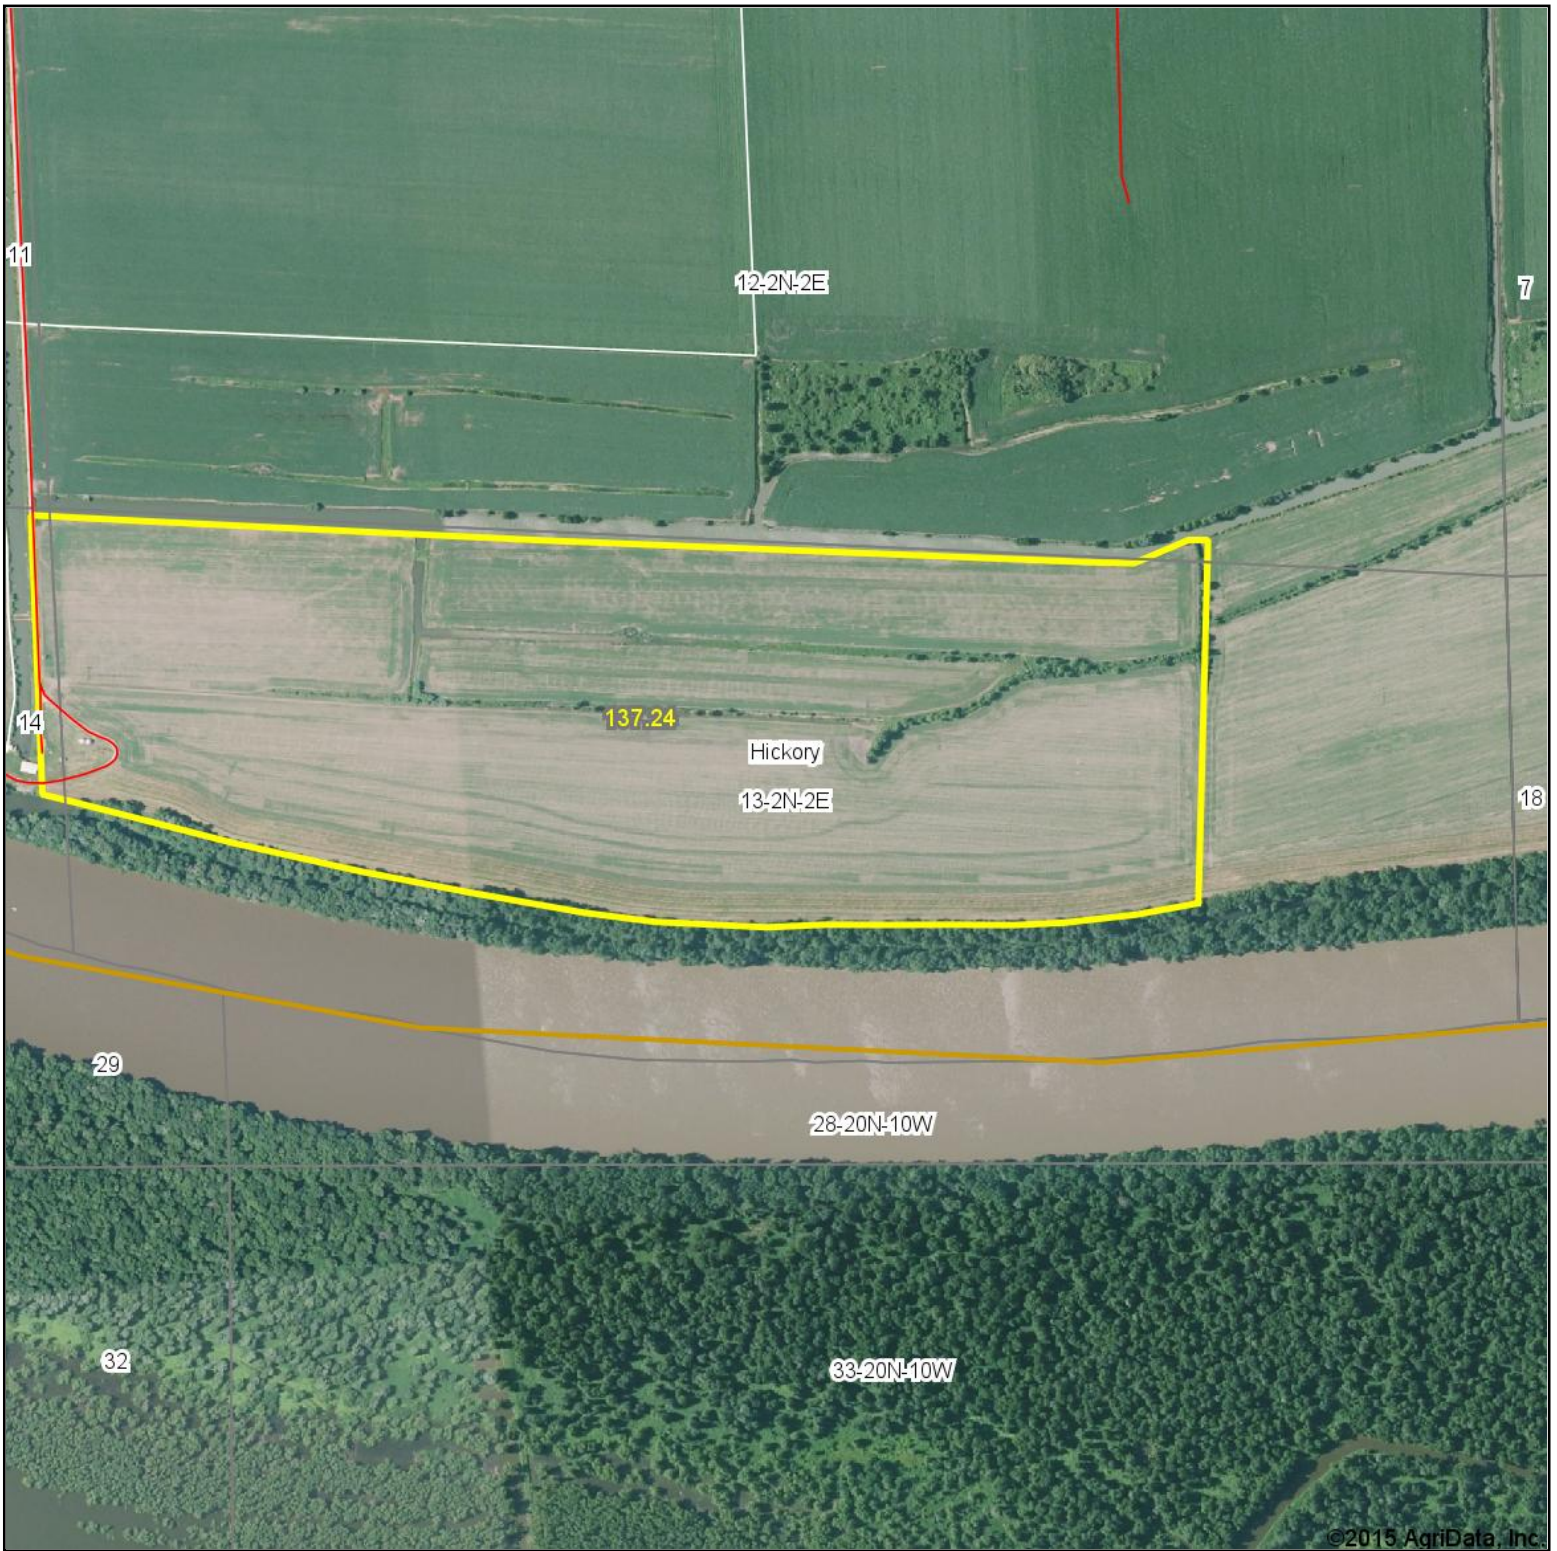

Aerial Map

©2015 AgriData, Inc.

Maps Provided By:

© AgriData, Inc. 2014 www.AgriDataInc.com

13-2N-2E
Schuyler County
Illinois

map center: 40° 9' 11.33, 90° 13' 48.57

scale: 9709

4/22/2015