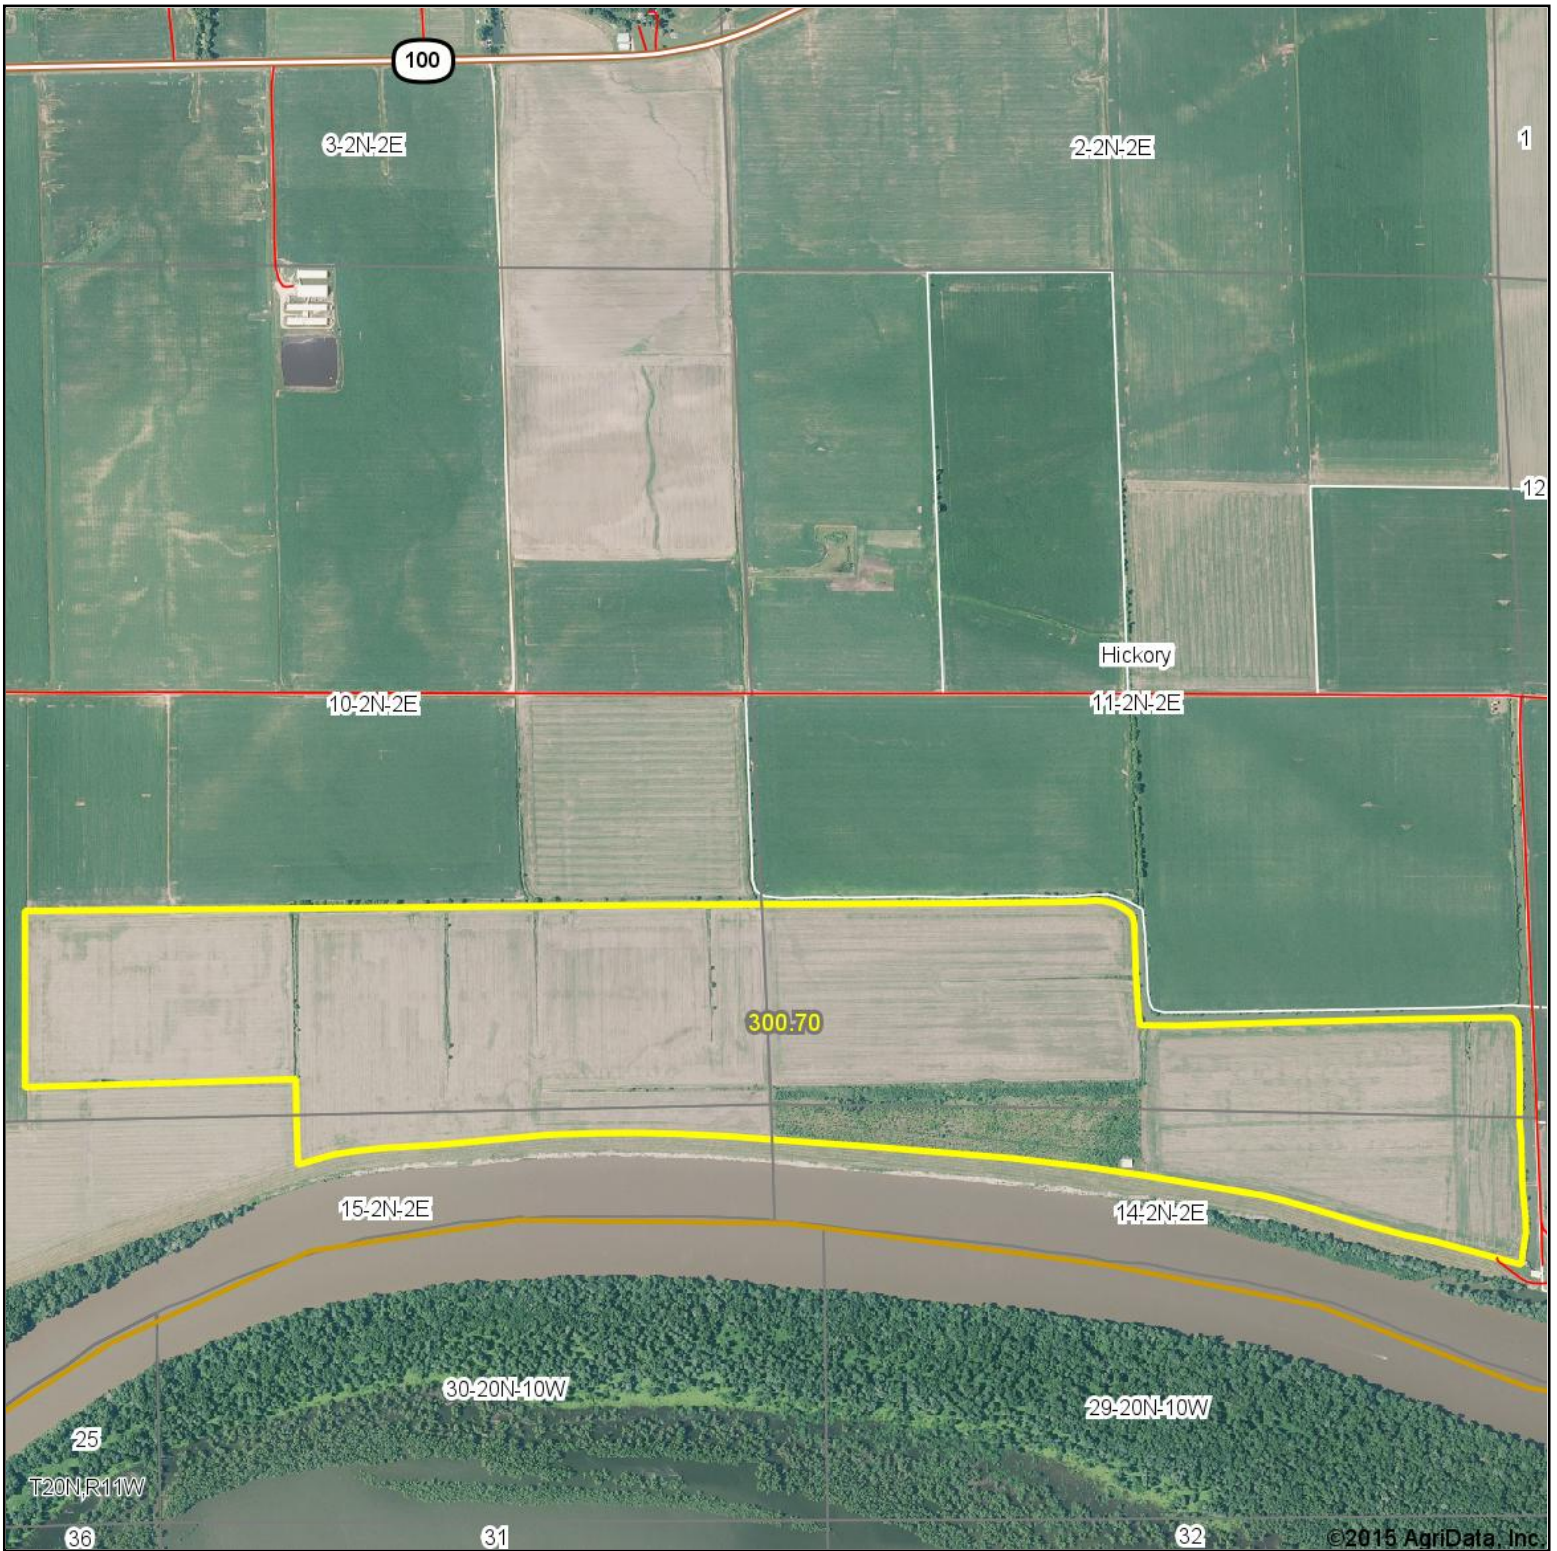

Aerial Map

Maps Provided By:

11-2N-2E
Schuyler County
Illinois

map center: 40° 9' 45.19, 90° 15' 26.09
scale: 16111

4/22/2015