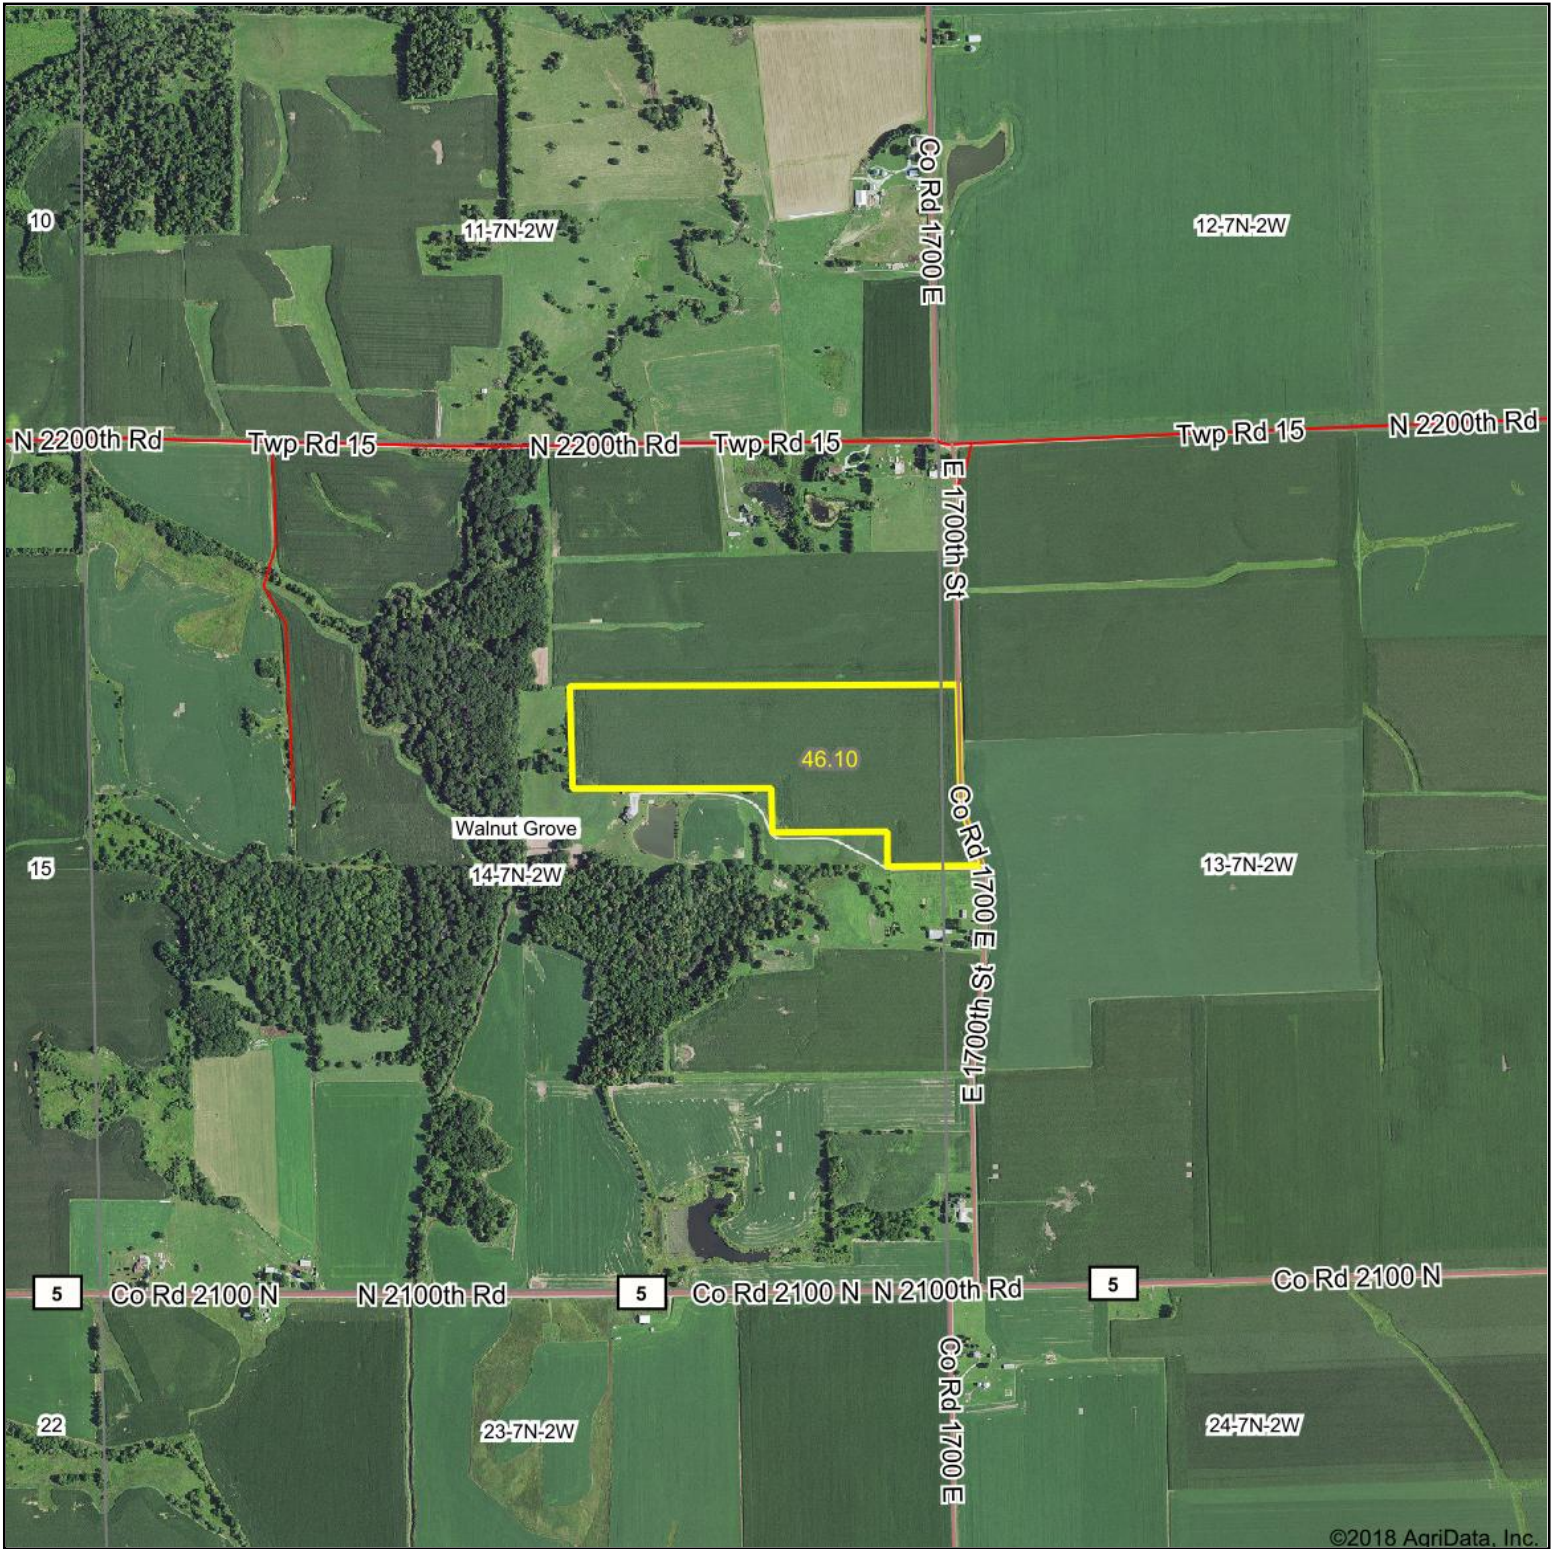

Runyan Aerial Map

©2018 AgriData, Inc.

map center: 40° 35' 43.8, -90° 34' 58.21

Maps Provided By:

© AgriData, Inc. 2018 www.AgriDataInc.com

14-7N-2W
McDonough County
Illinois

8/16/2018