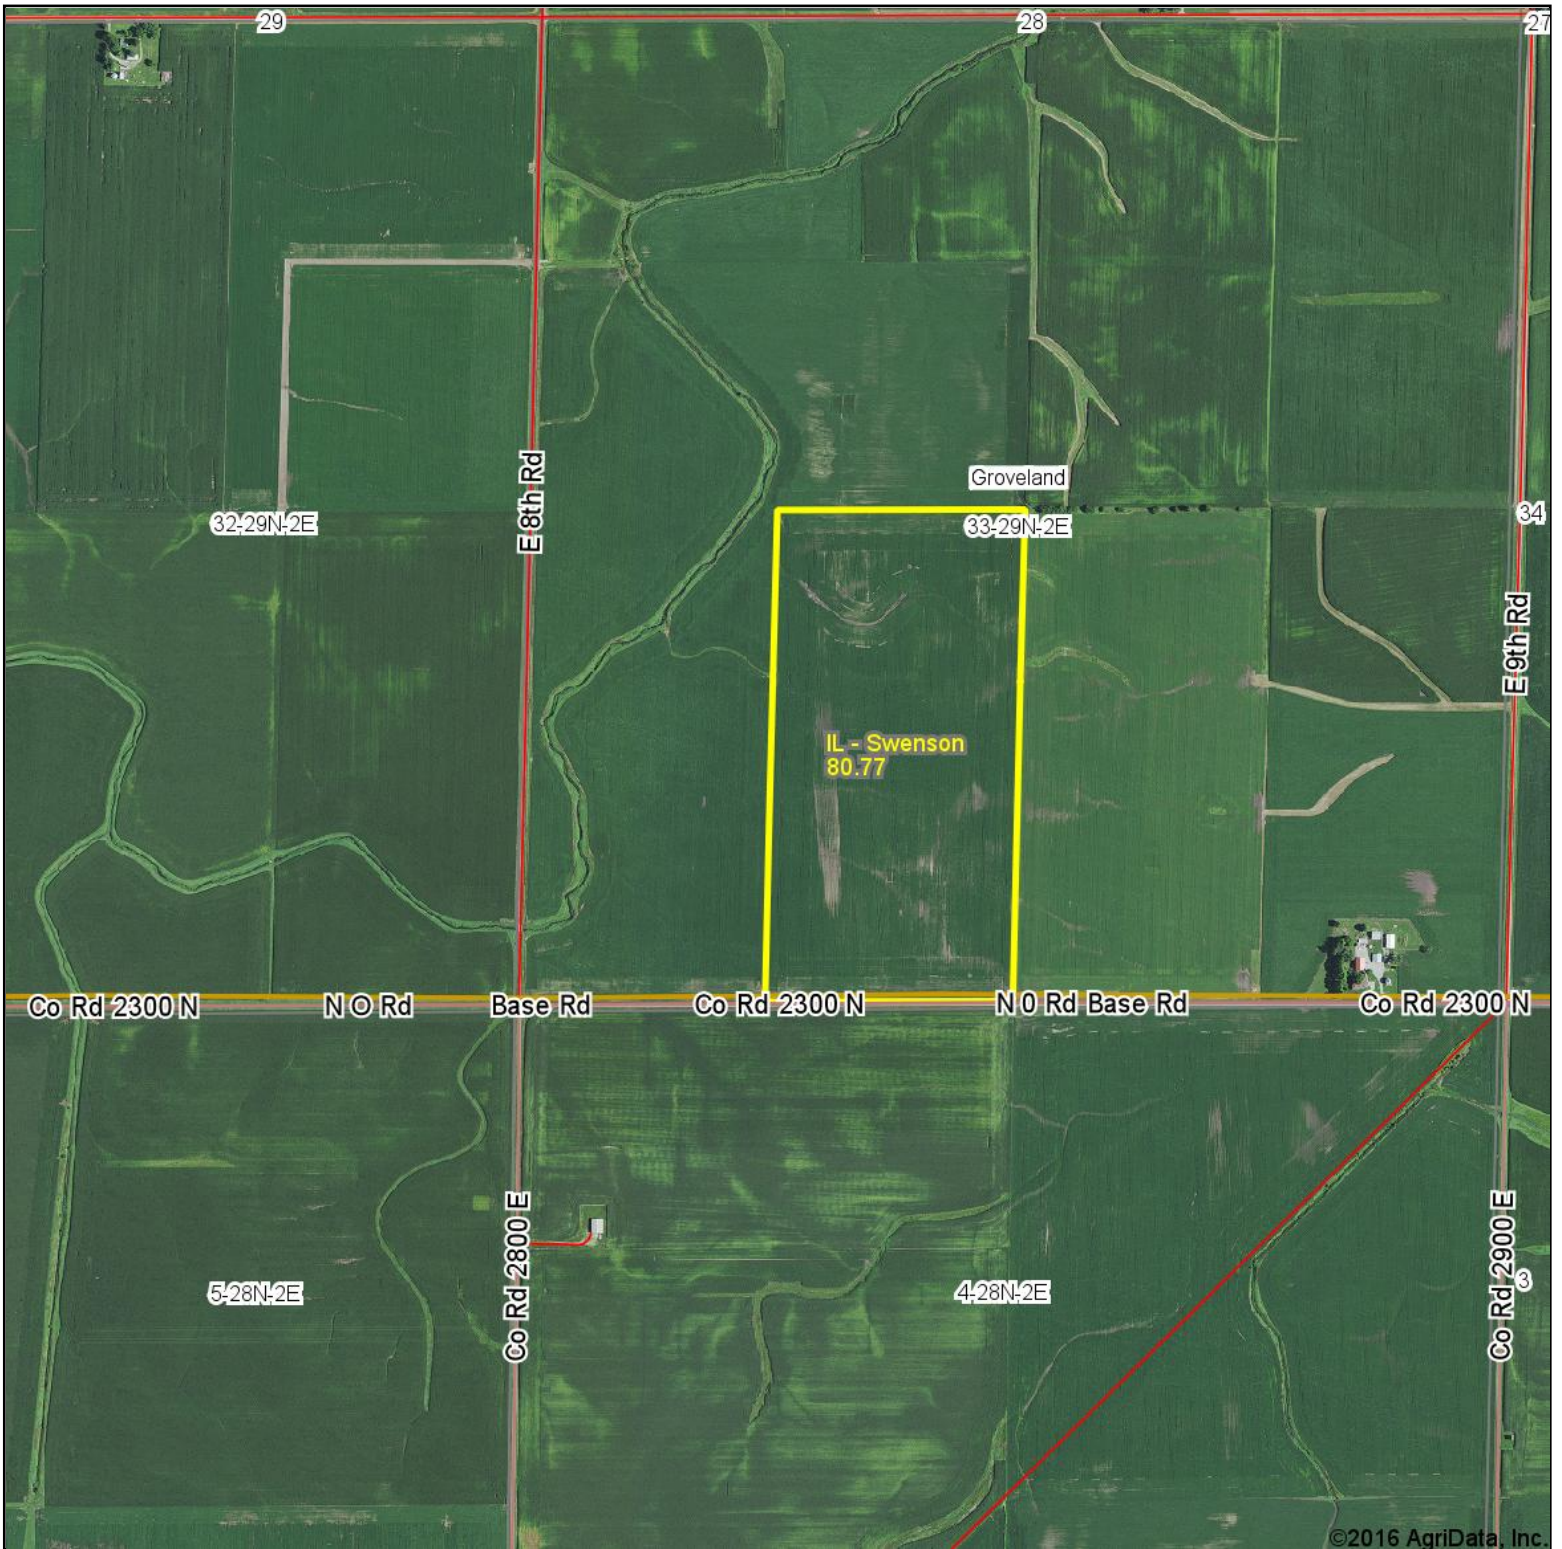

Swenson - LaSalle Aerial Map

©2016 AgriData, Inc.

map center: 40° 55' 48.04, -89° 0' 12.05

Maps Provided By:

© AgriData, Inc. 2016 www.AgriDataInc.com

33-29N-2E
La Salle County
Illinois

1/15/2017