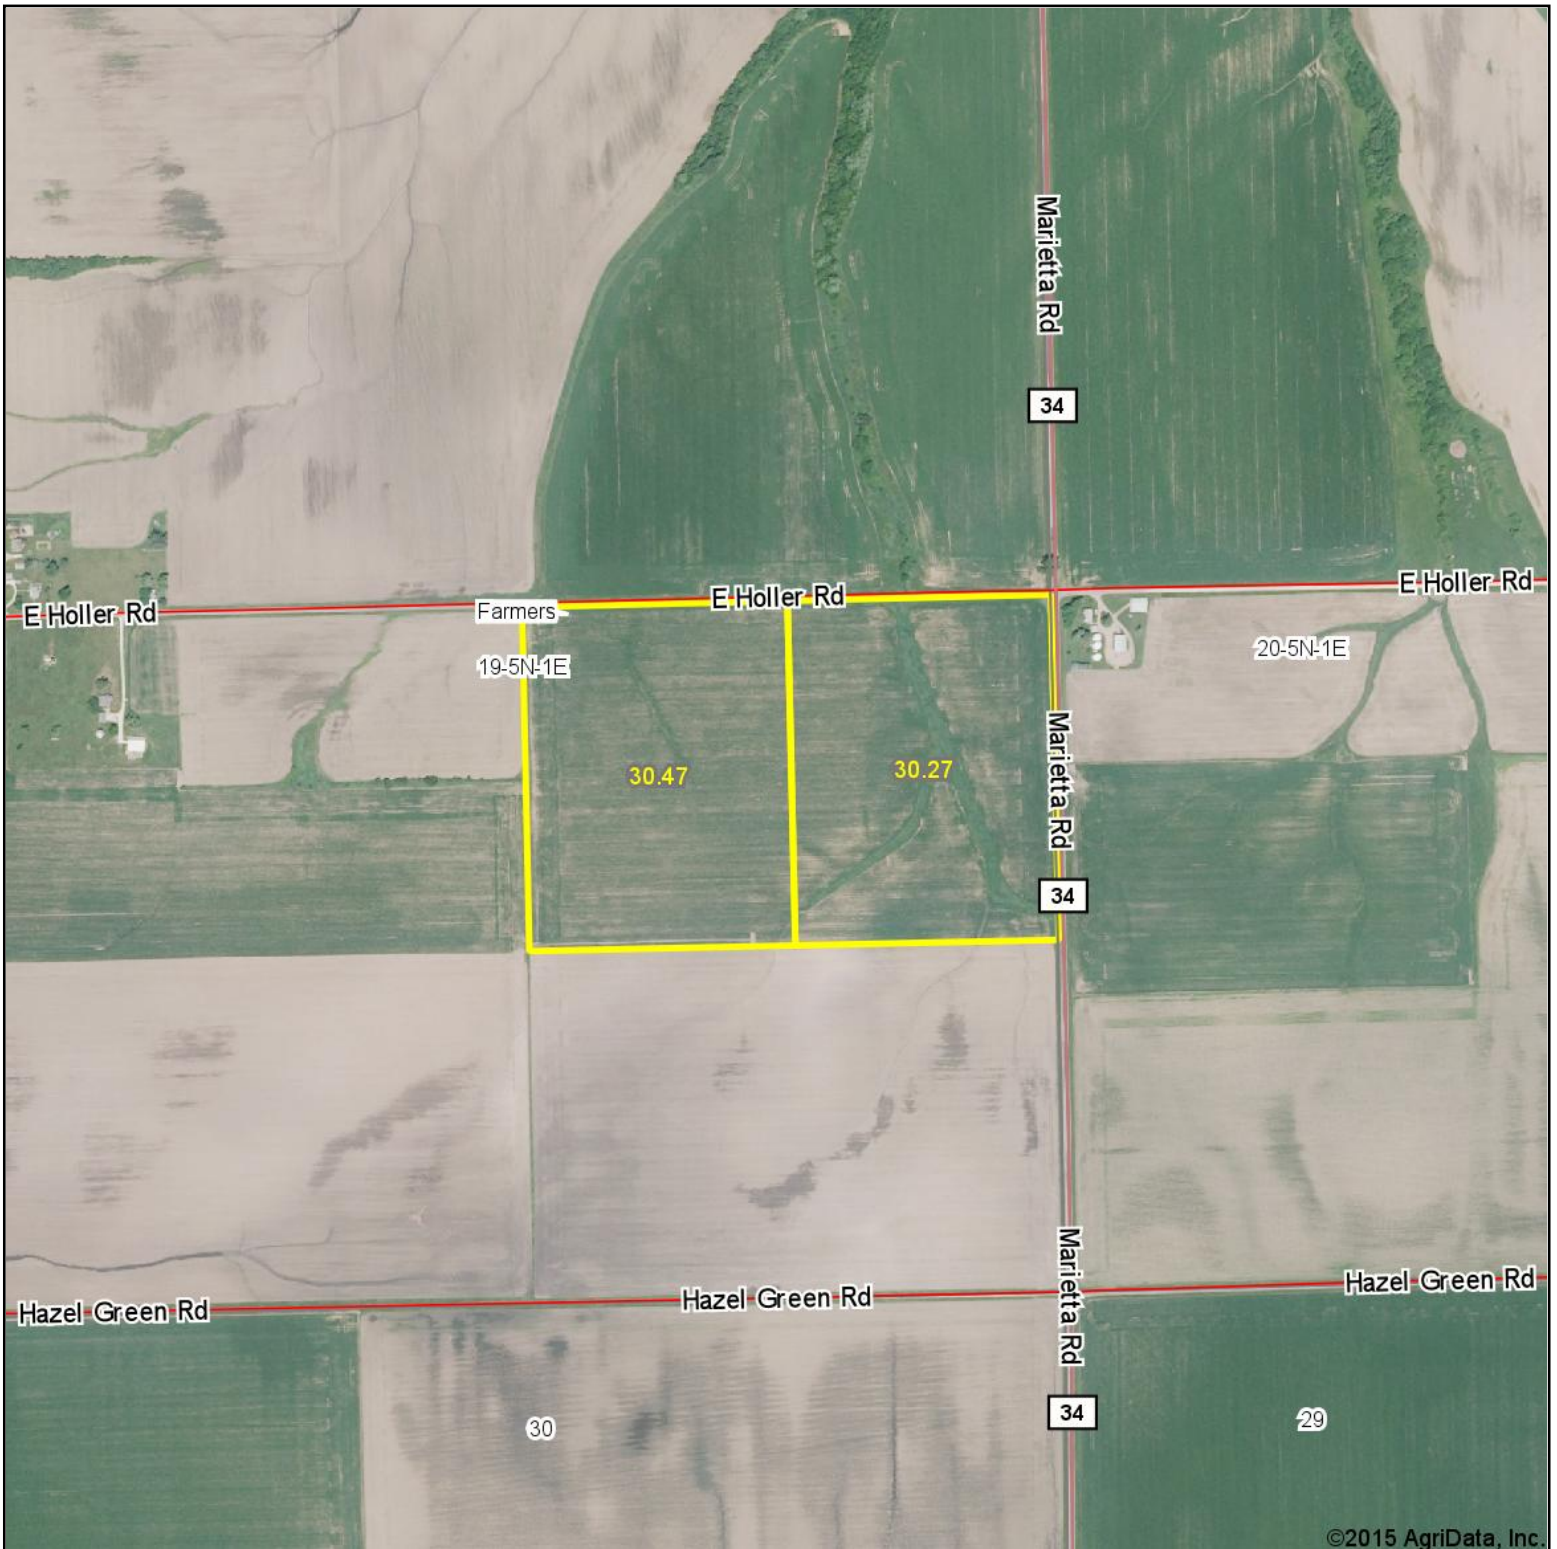

Aerial Map

©2015 AgriData, Inc.

Maps Provided By:

© AgriData, Inc. 2014 www.AgriDataInc.com

19-5N-1E
Fulton County
Illinois

map center: 40° 23' 56.32, 90° 25' 56.01

scale: 9662

4/22/2015