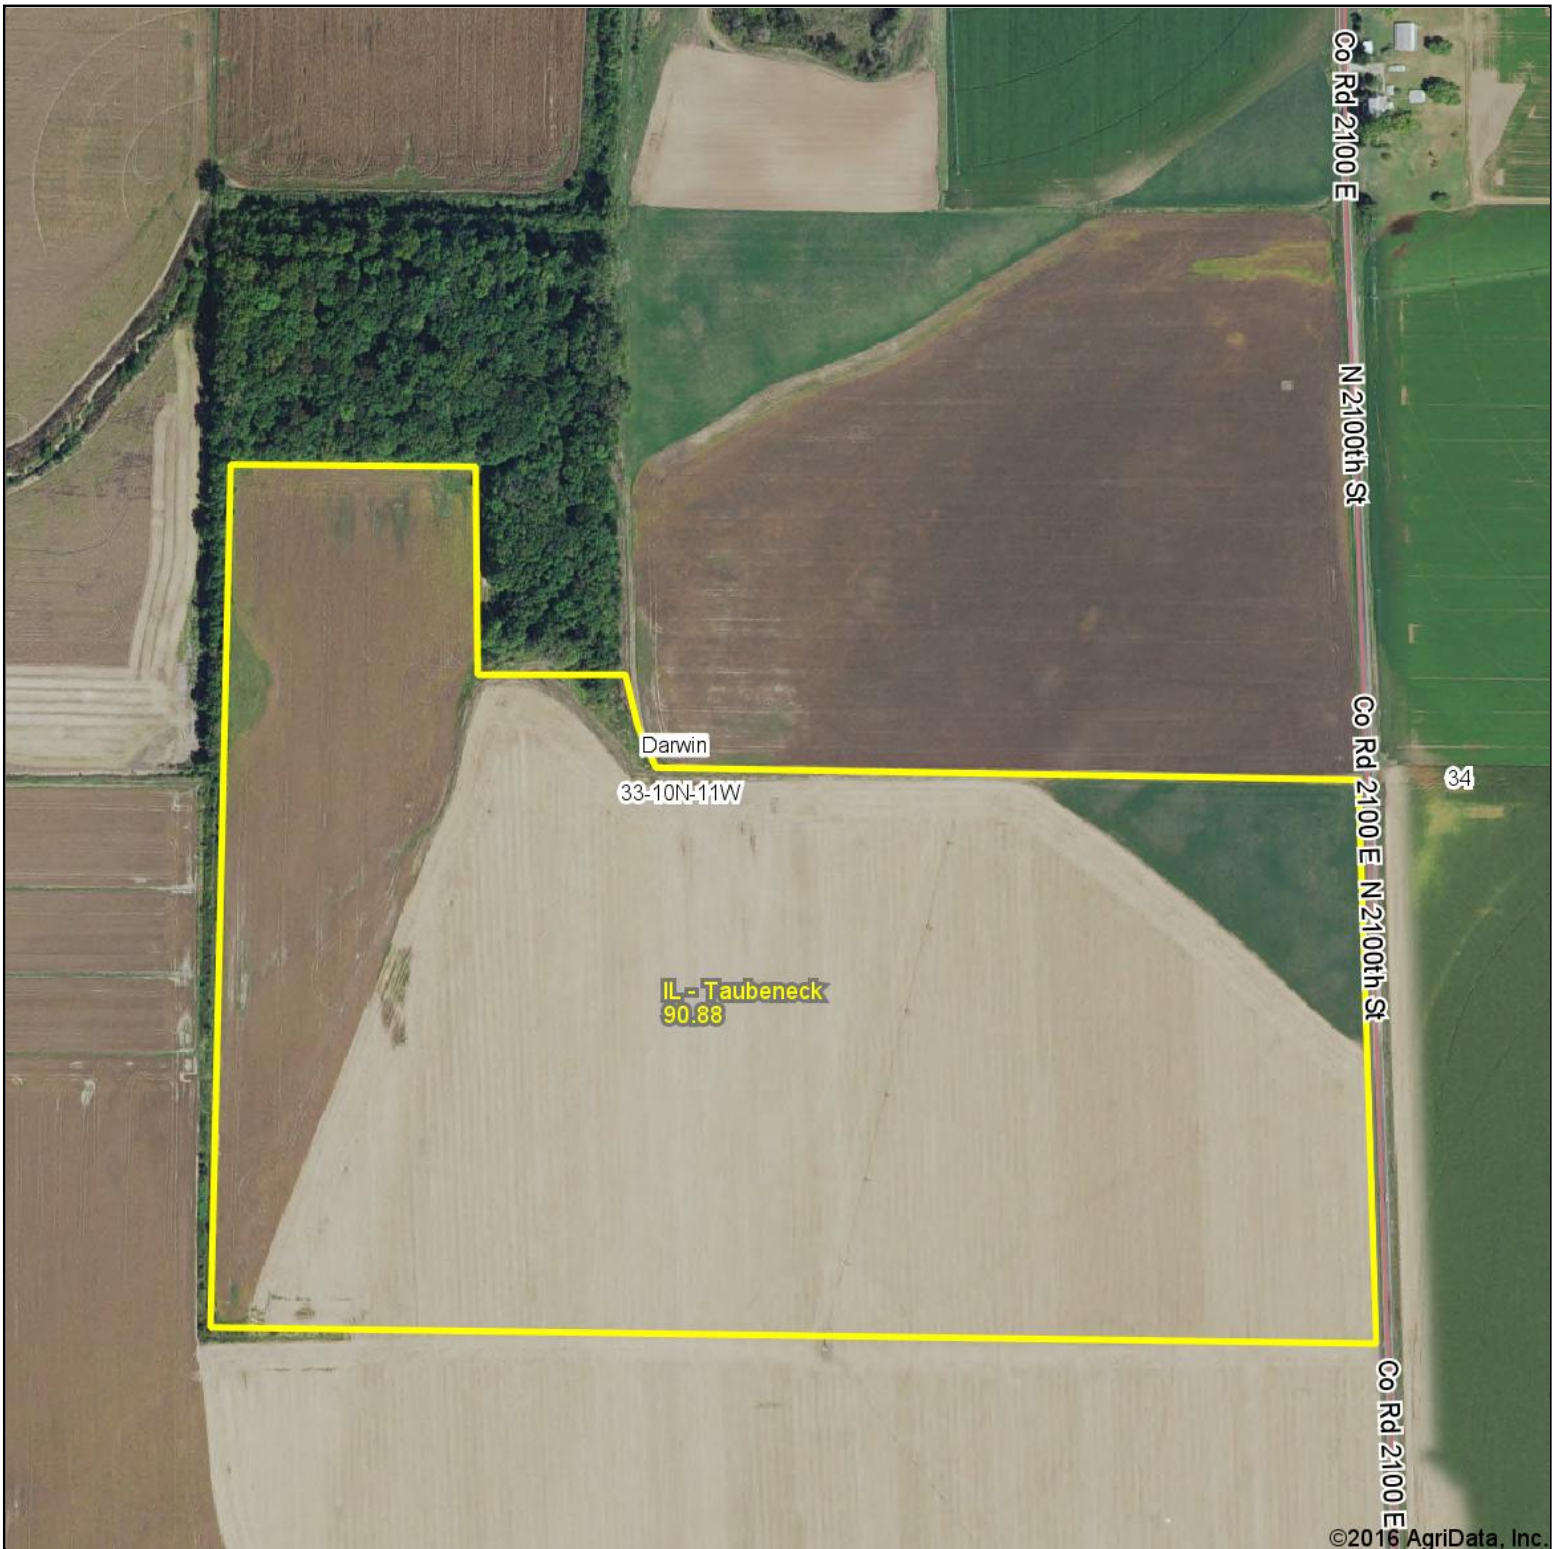

Taubeneck Aerial Map

©2016 AgriData, Inc.

map center: 39° 15' 59.76, -87° 38' 0.19

Maps Provided By:

© AgriData, Inc. 2016 www.AgriDataInc.com

33-10N-11W
Clark County
Illinois

11/2/2016