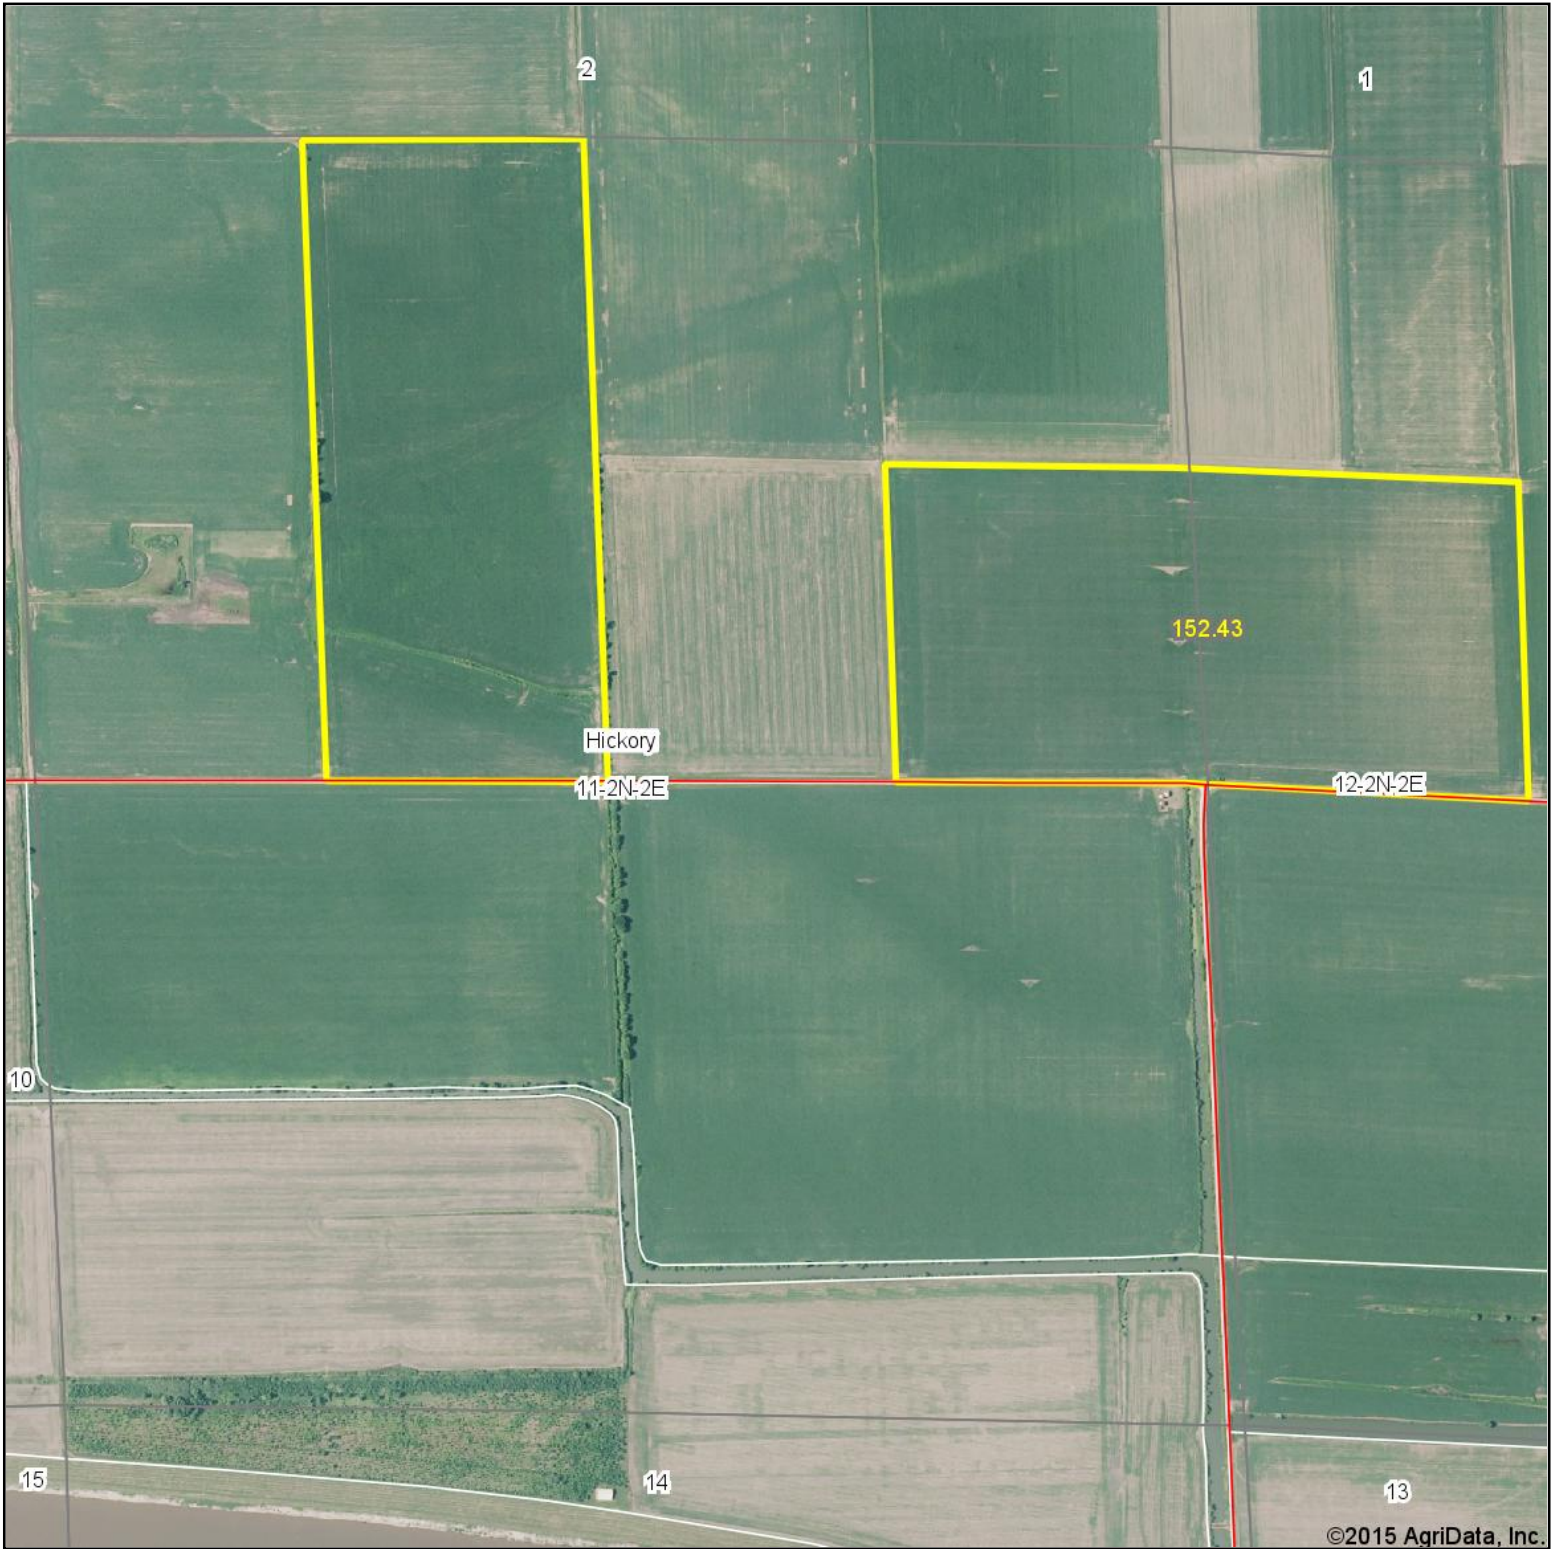

Aerial Map

Maps Provided By:

11-2N-2E
Schuyler County
Illinois

map center: 40° 9' 49.76, 90° 14' 48.05

scale: 10593

4/22/2015