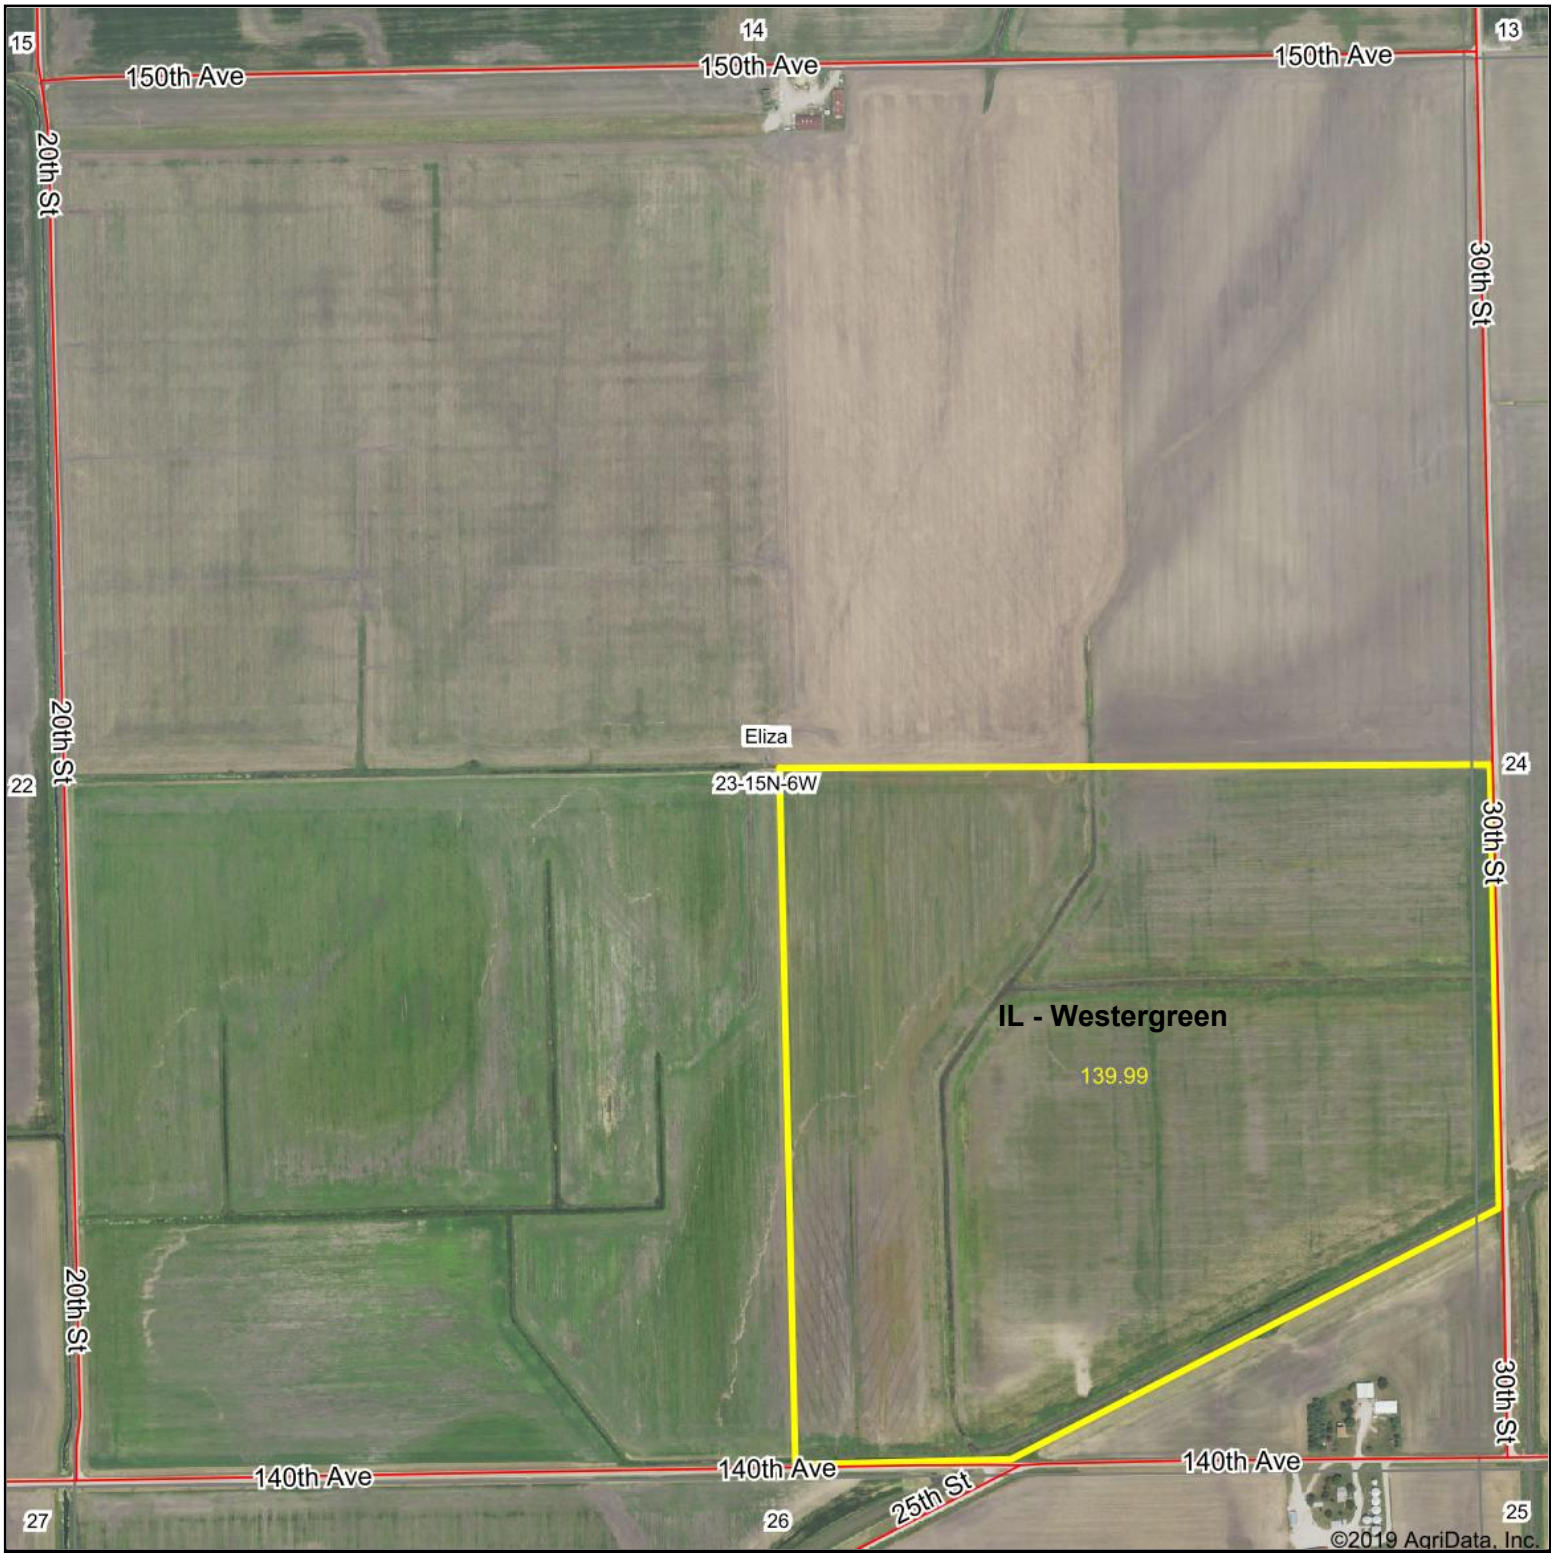

# Westergreen Aerial Map

Map Center: 41° 16' 55.04, -91° 2' 43.75

**23-15N-6W**  
**Mercer County**  
**Illinois**

Maps Provided By:  
**surety**  
CUSTOMIZED ONLINE MAPPING  
© AgriData, Inc. 2019 www.AgriDataInc.com