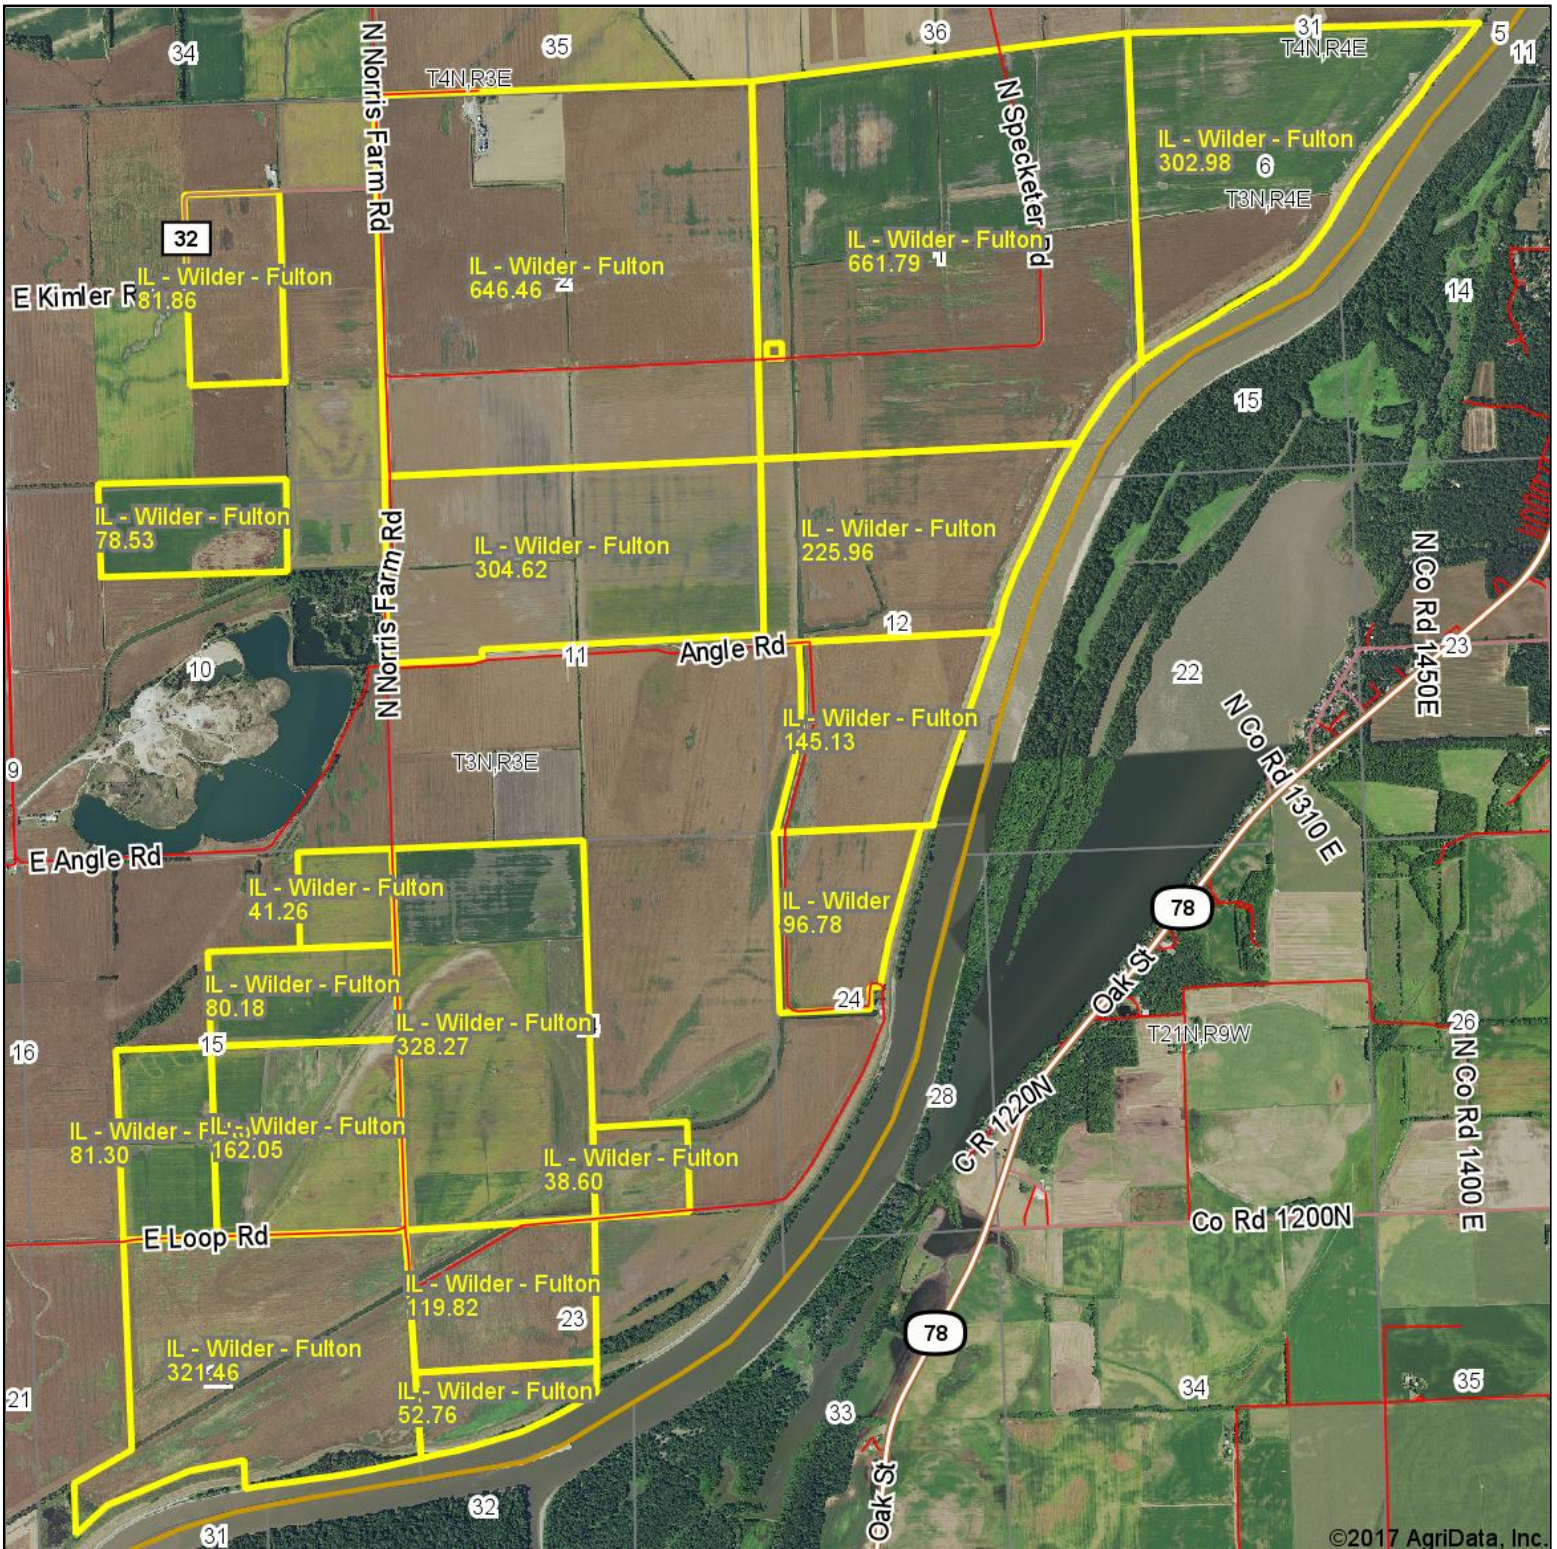

Wilder - Fulton Aerial Map

©2017 AgriData, Inc.

map center: 40° 14' 55.02, -90° 7' 27

Maps Provided By:
surety
 CUSTOMIZED ONLINE MAPPING
 © AgriData, Inc. 2017 www.AgriDataInc.com

12-3N-3E
Fulton County
Illinois