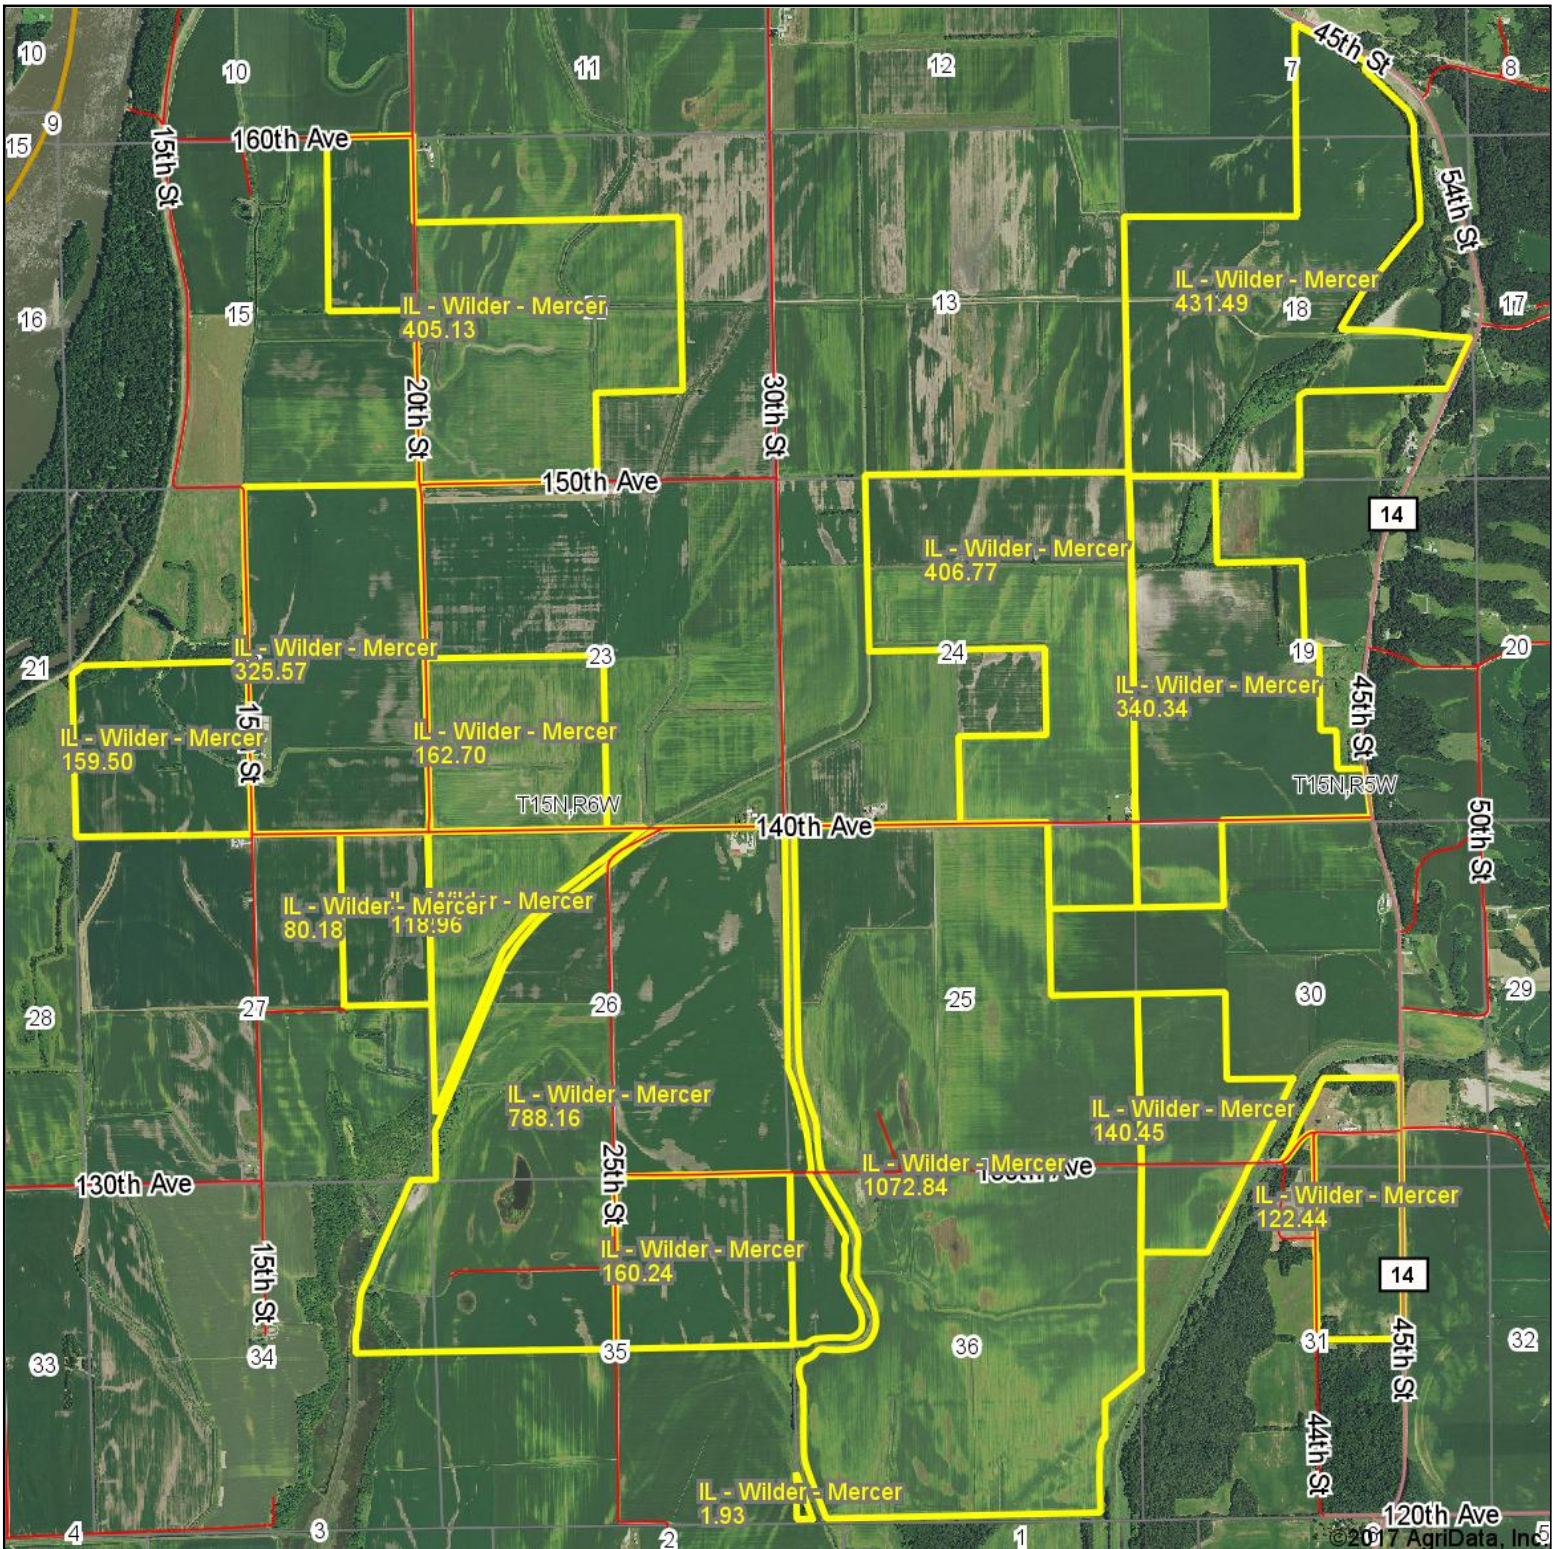

# Wilder - Mercer Aerial Map

map center: 41° 16' 36.43, -91° 2' 9.55

0ft 3346ft 6693ft

Maps Provided By:  
**surety**  
 CUSTOMIZED ONLINE MAPPING  
 © AgriData, Inc. 2017 www.AgriDataInc.com

**24-15N-6W**  
**Mercer County**  
**Illinois**

1/26/2017