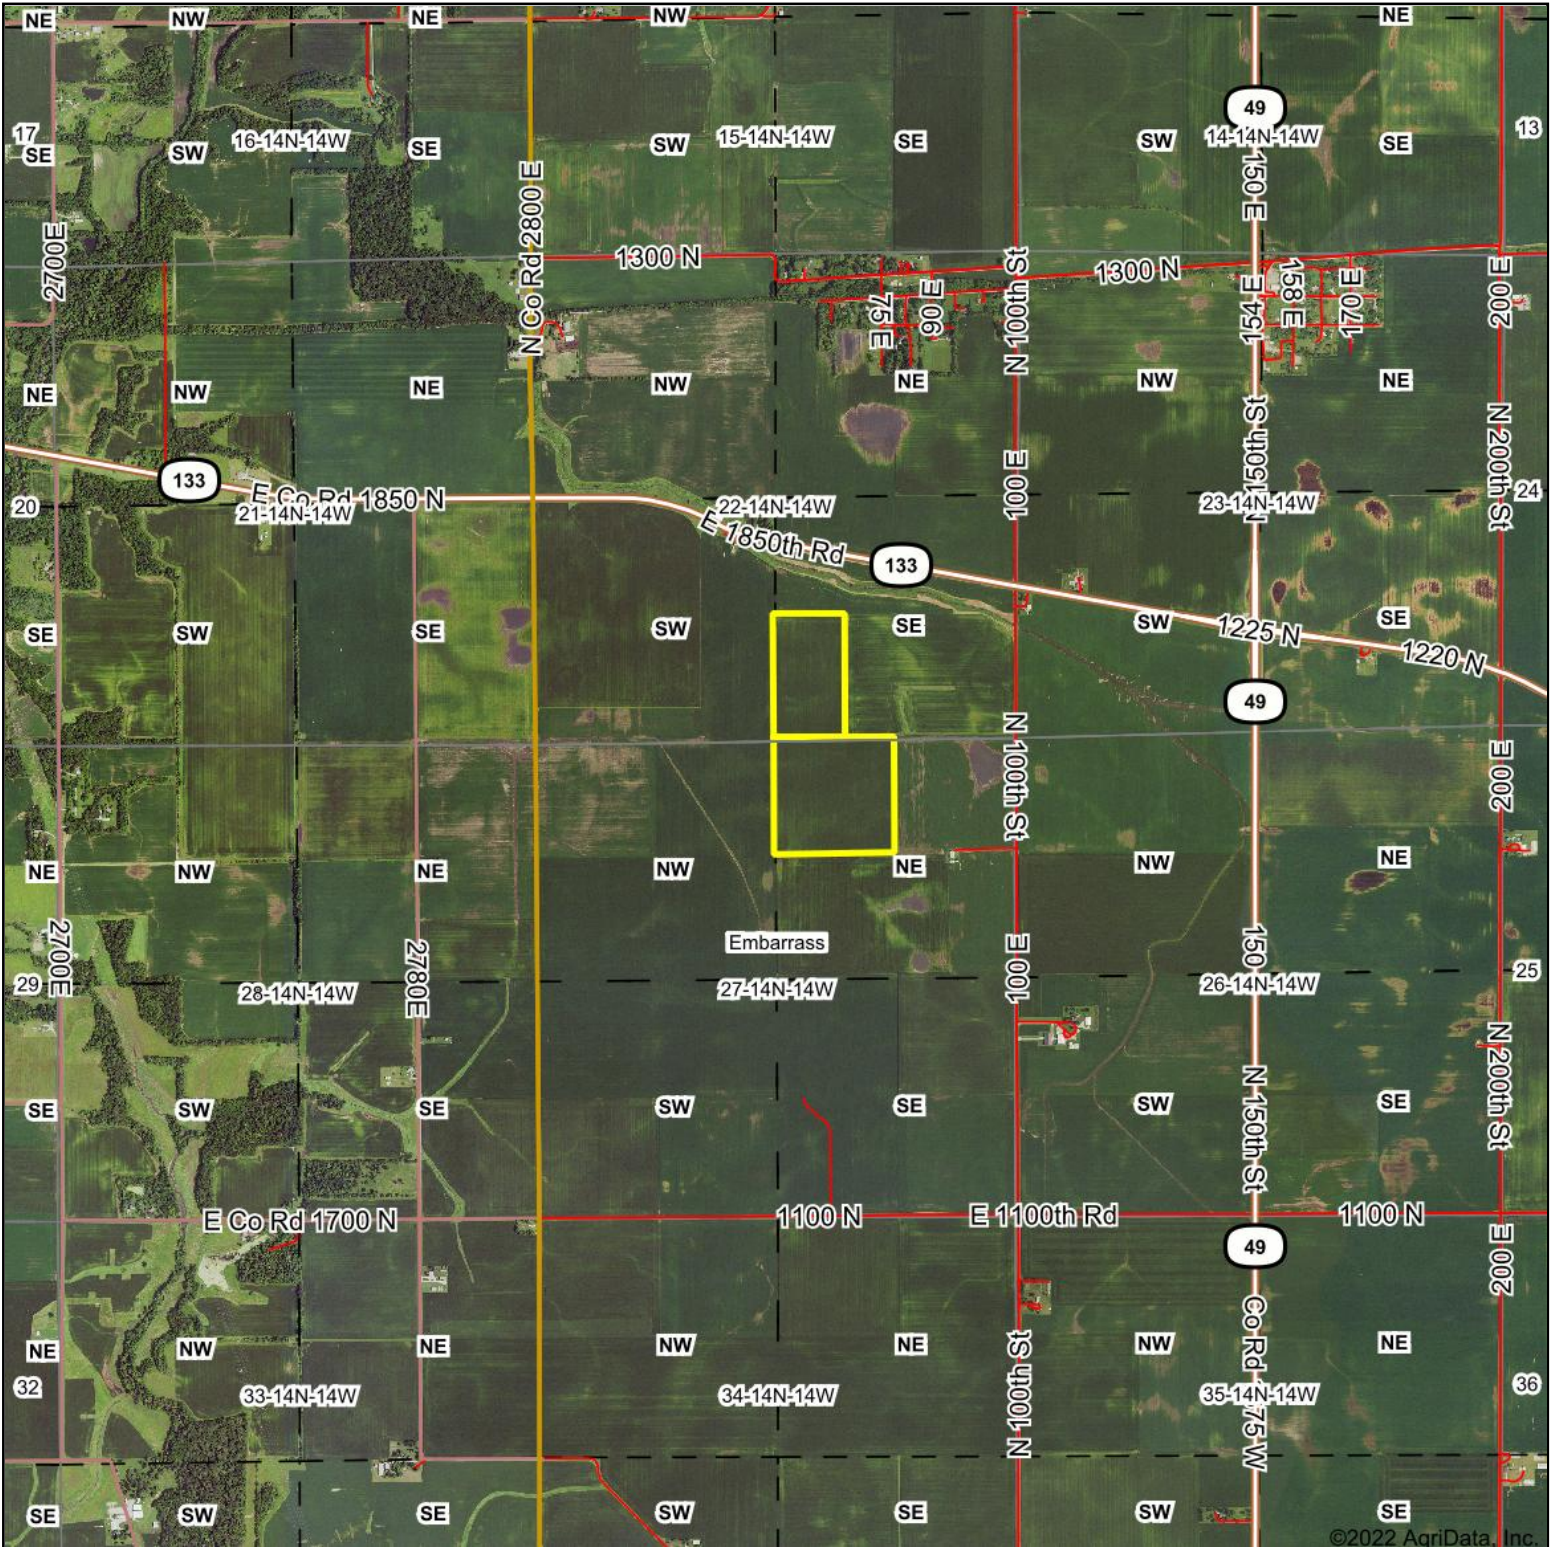

# Isabel Aerial Map

Map Center: 39° 38' 27.22, -87° 57' 21.27

**27-14N-14W**  
**Edgar County**  
**Illinois**

3/29/2022