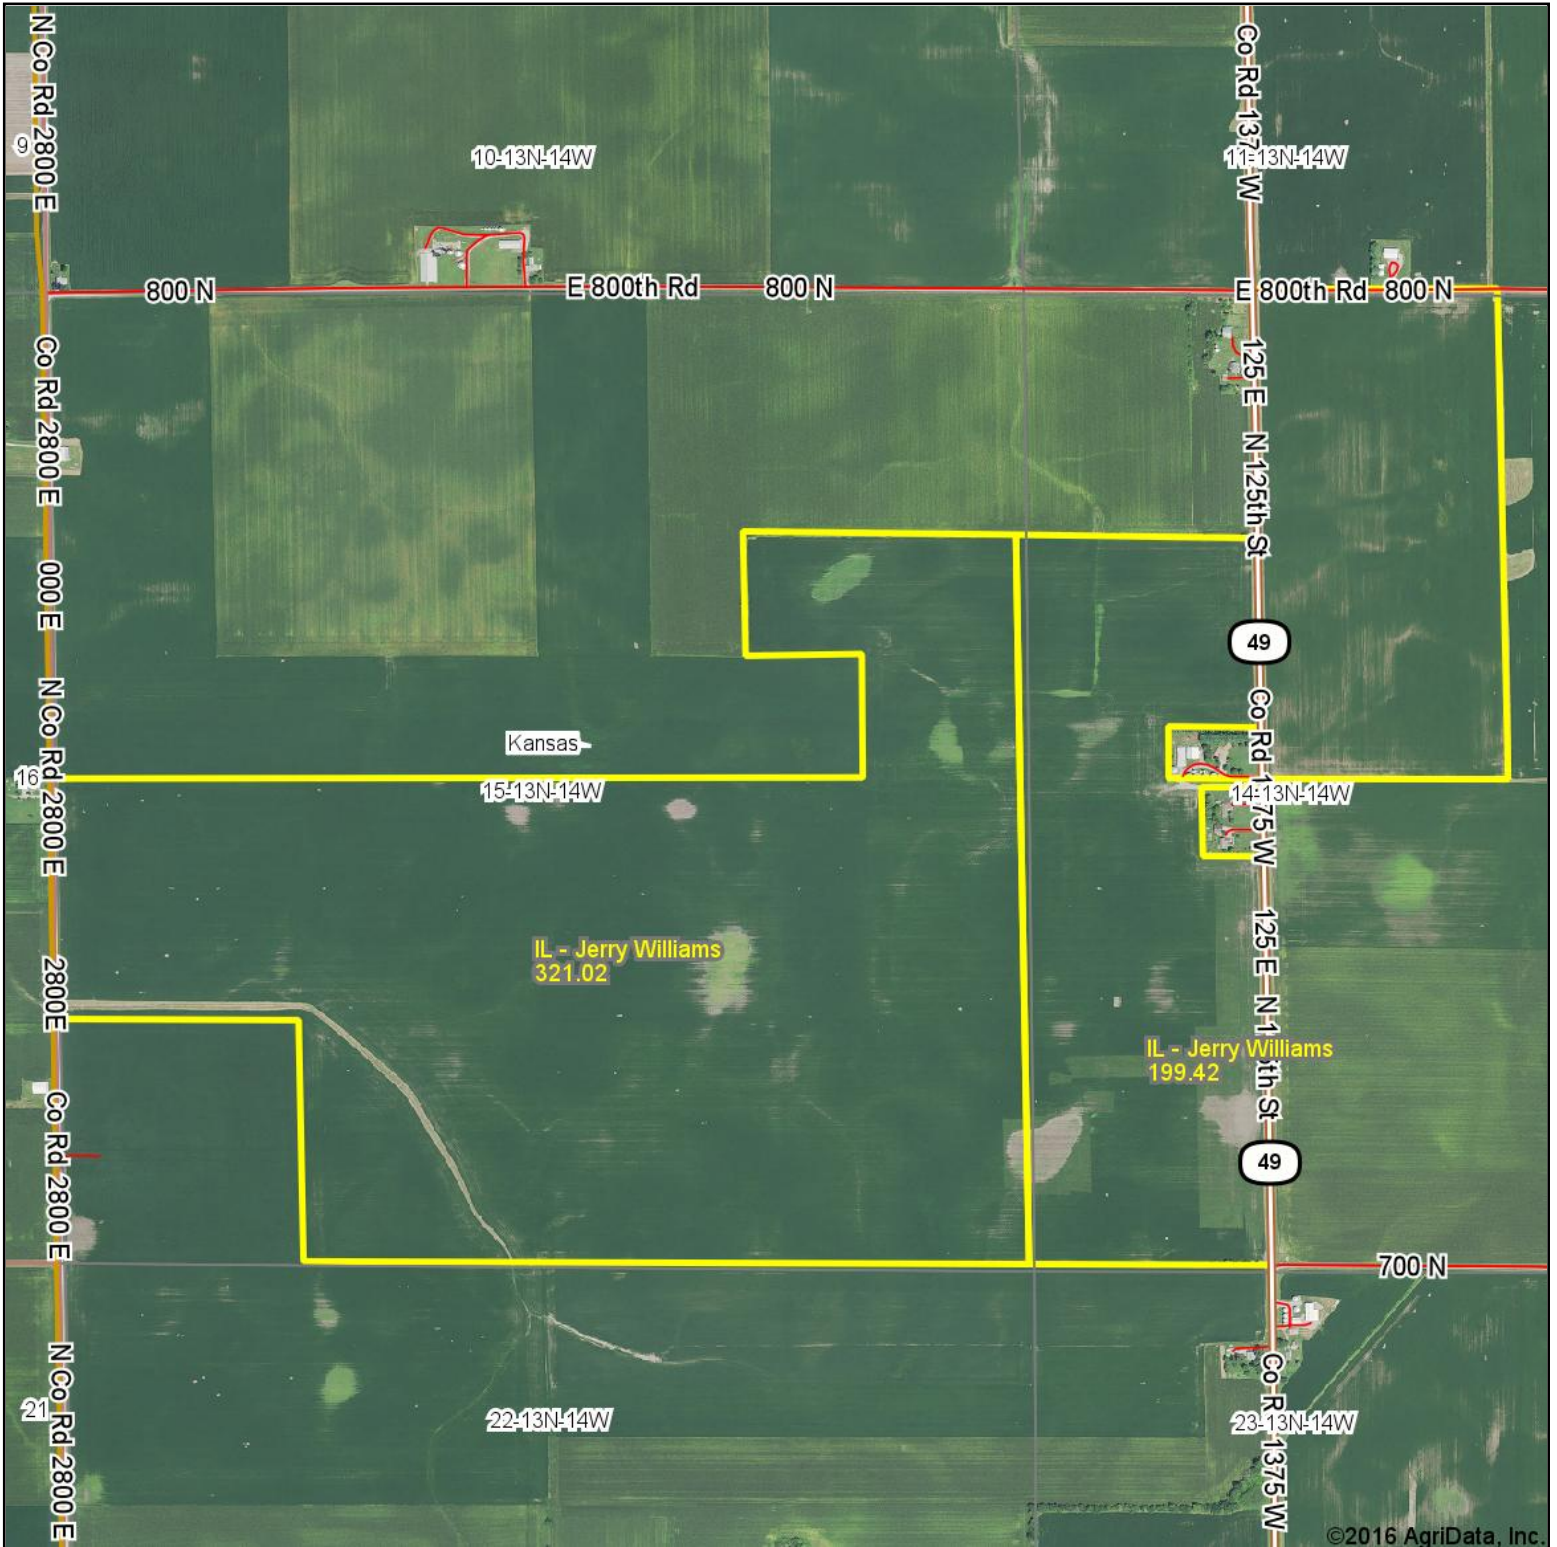

Jerry Williams Aerial Map

©2016 AgriData, Inc.

map center: 39° 34' 34.97, -87° 56' 59.17

Maps Provided By:

© AgriData, Inc. 2016 www.AgriDataInc.com

15-13N-14W
Edgar County
Illinois

10/25/2016