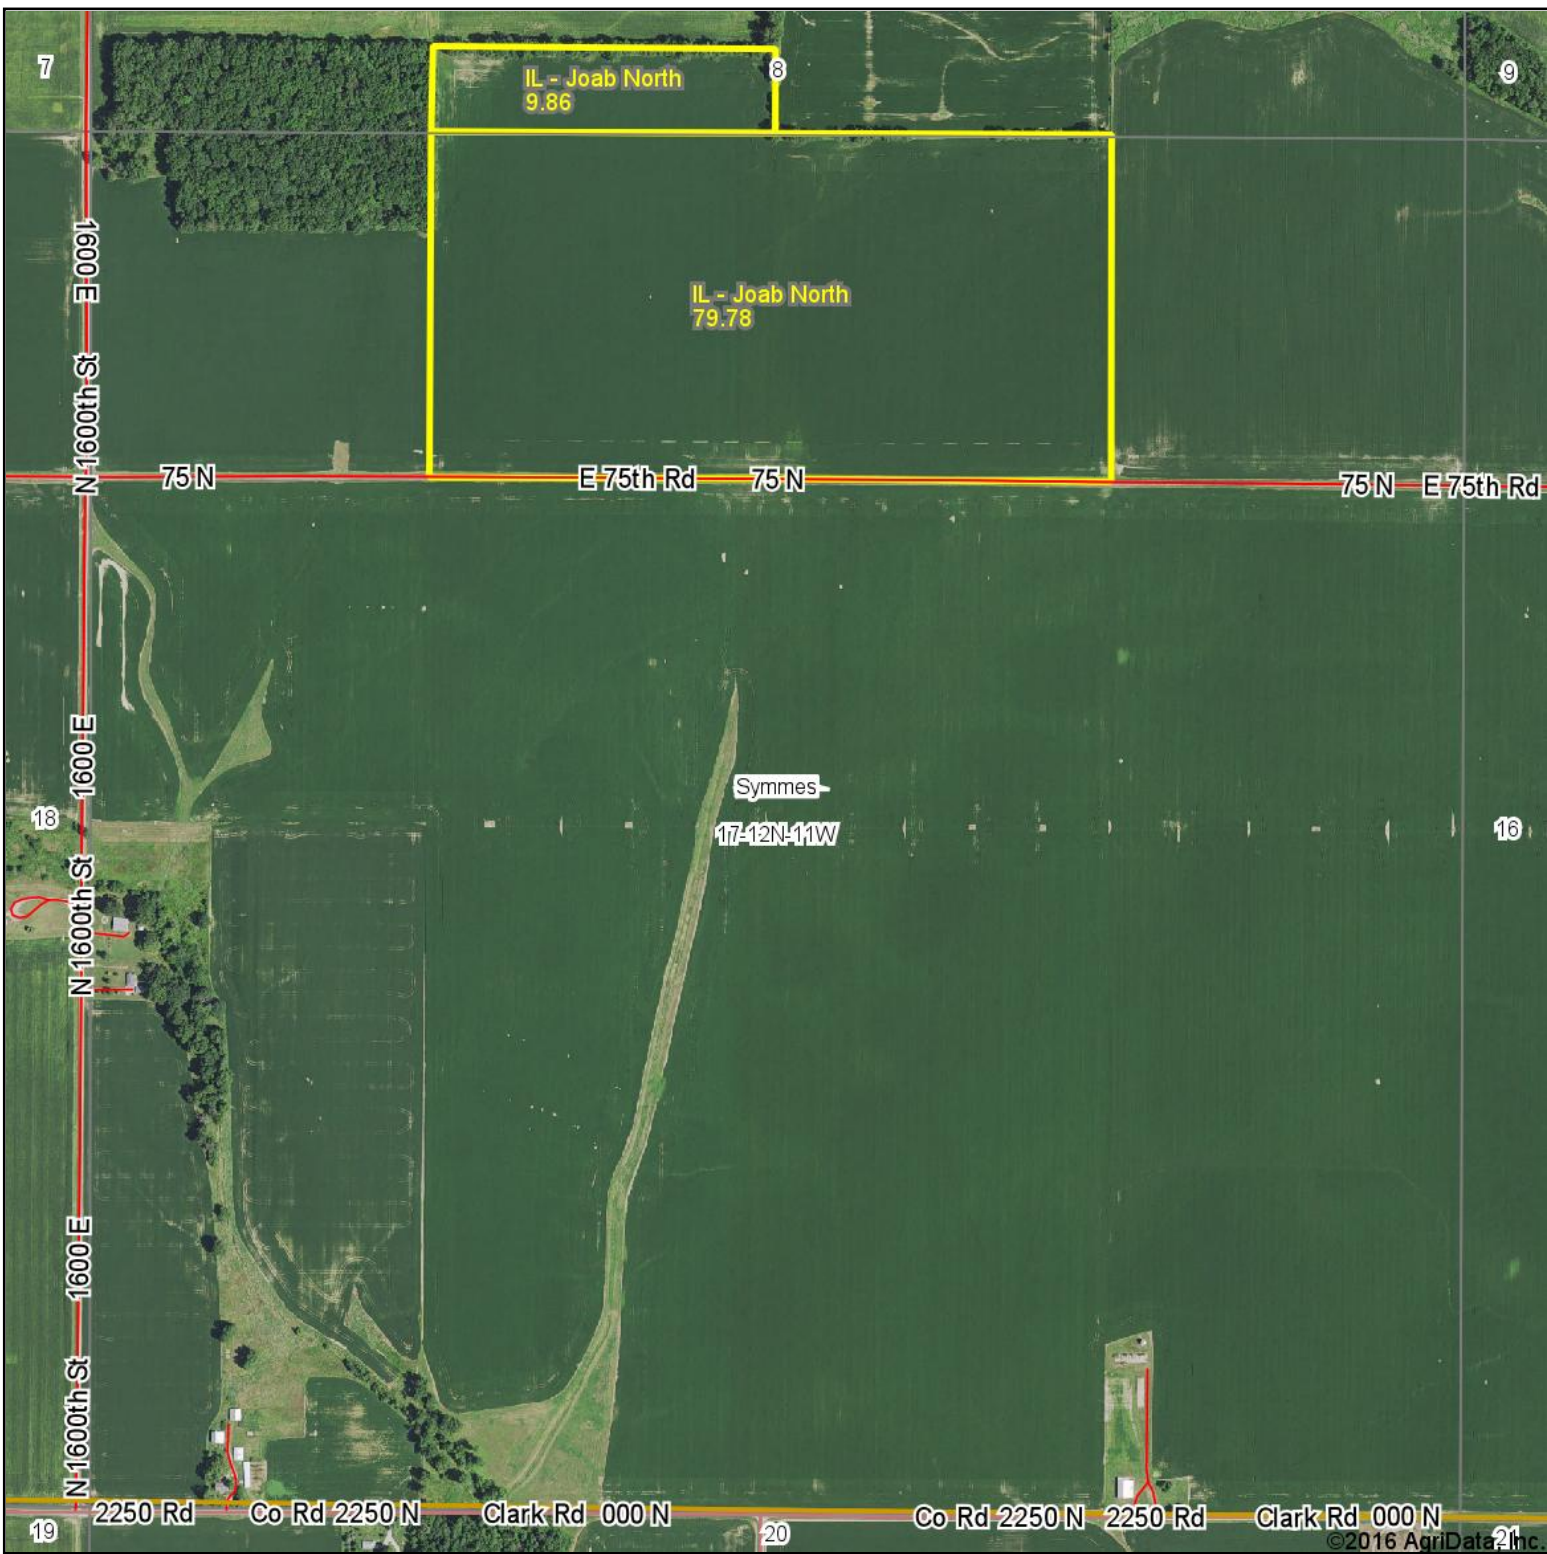

# Joab N Aerial Map

map center: 39° 29' 4.32, -87° 39' 25.47

Maps Provided By:

© AgriData, Inc. 2016 www.AgriDataInc.com

17-12N-11W  
Edgar County  
Illinois

10/25/2016