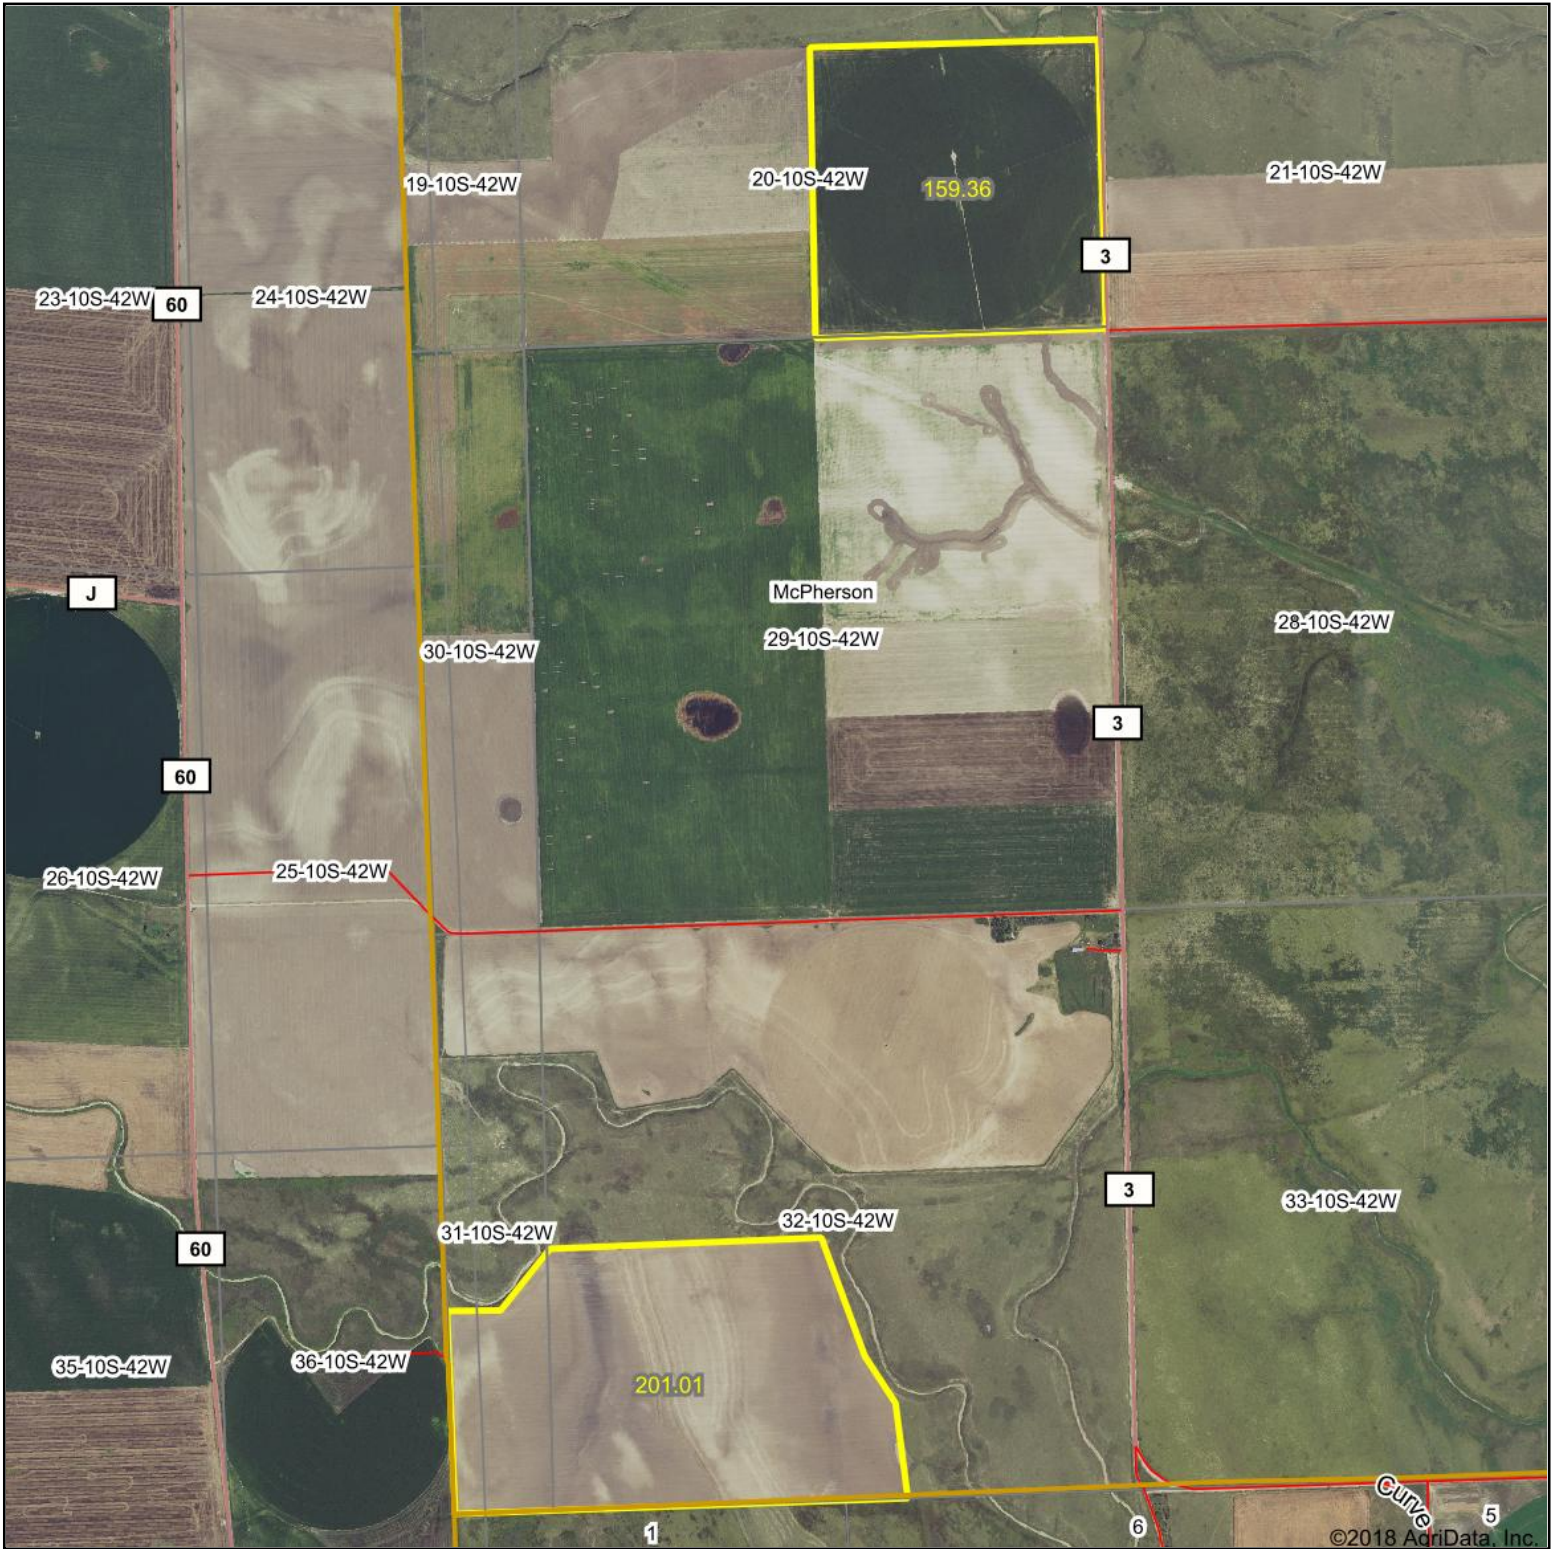

# Liby KS Aerial Map

©2018 AdriData, Inc.

map center: 39° 9' 4.69, -102° 2' 9.88

**29-10S-42W**  
**Sherman County**  
**Kansas**

8/20/2018