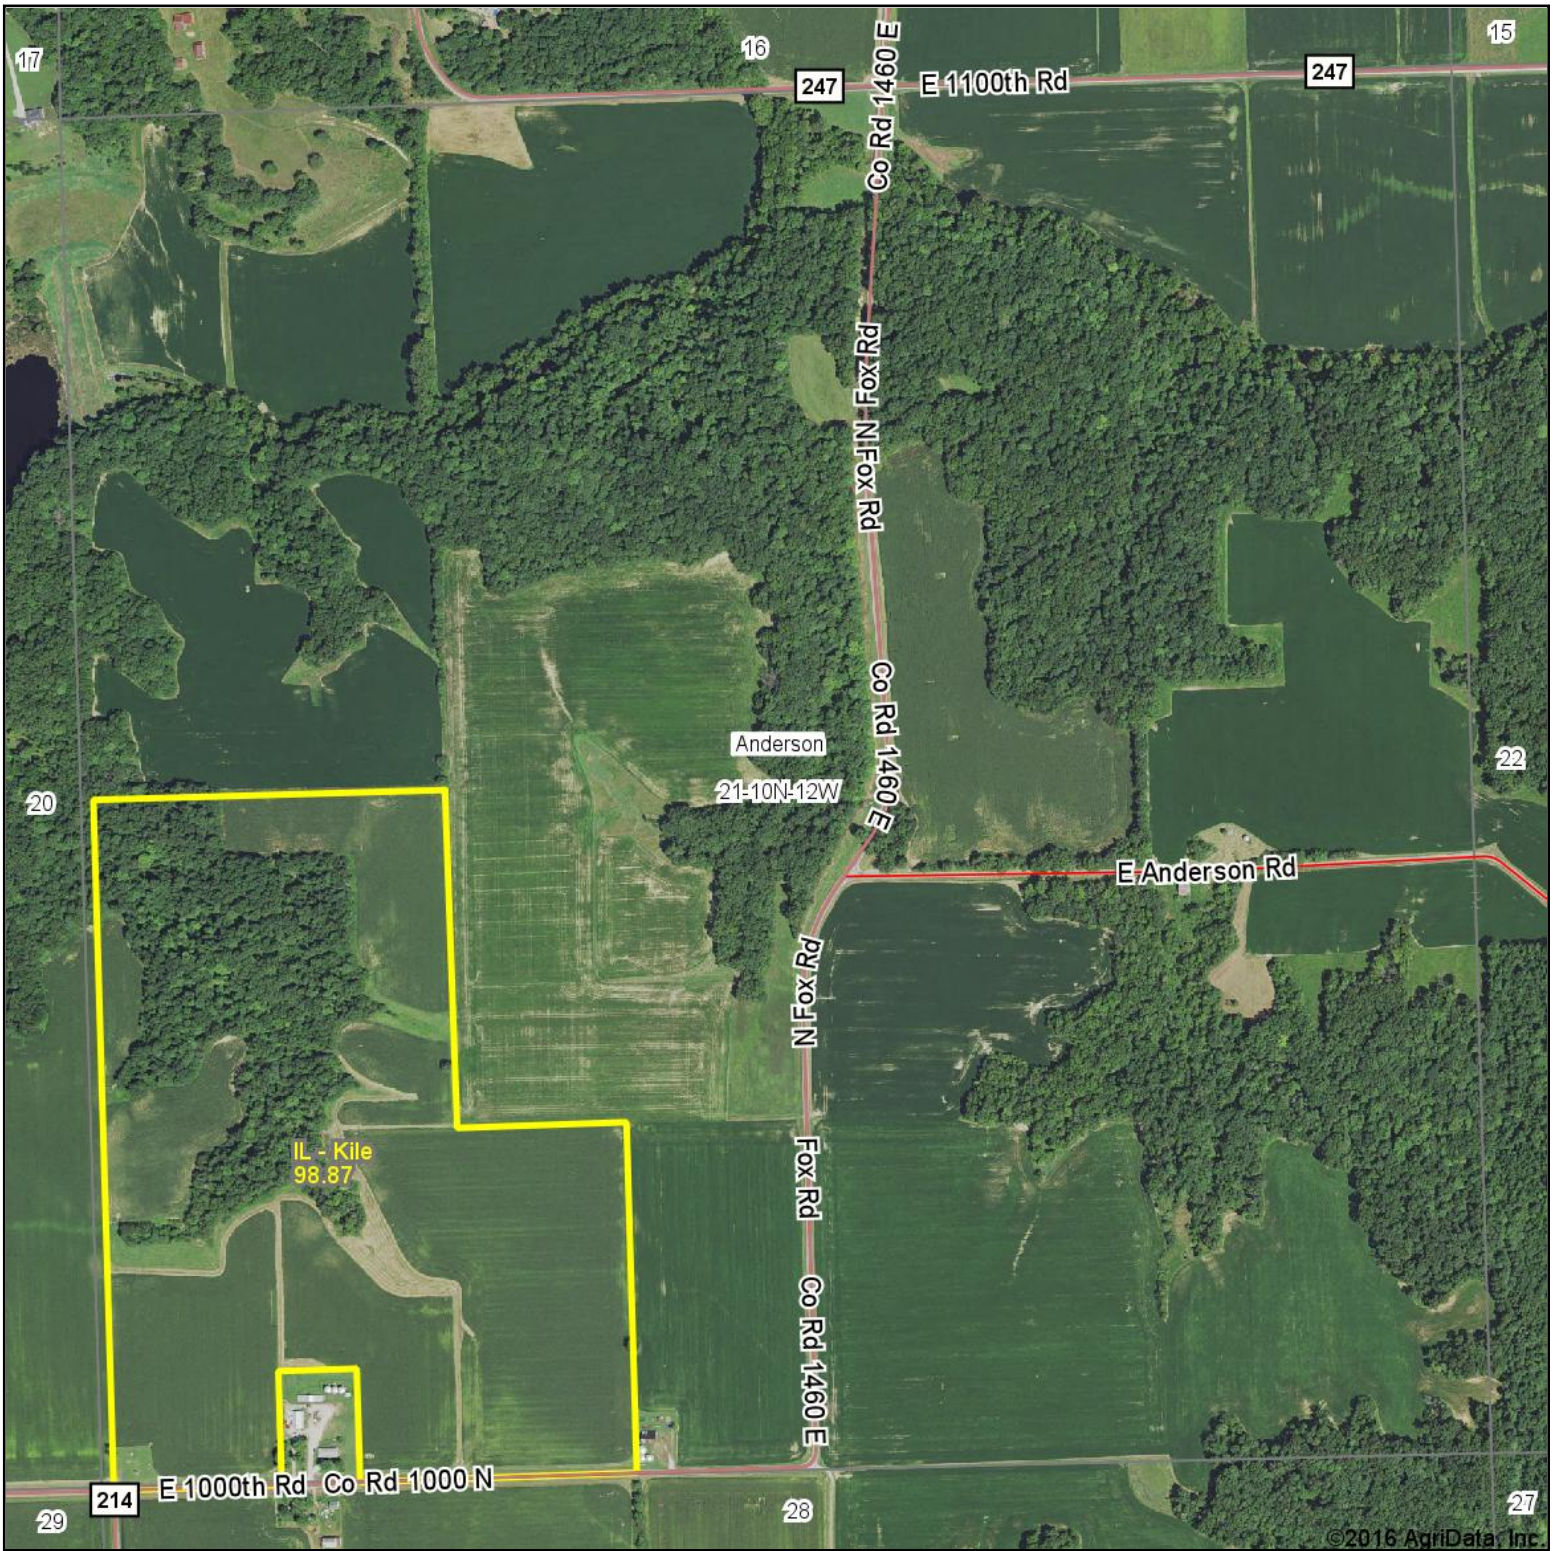

Kile Aerial Map

map center: 39° 18' 16.71, -87° 44' 23.74

Maps Provided By:

© AgriData, Inc. 2016

www.AgriDataInc.com

21-10N-12W
Clark County
Illinois

10/25/2016